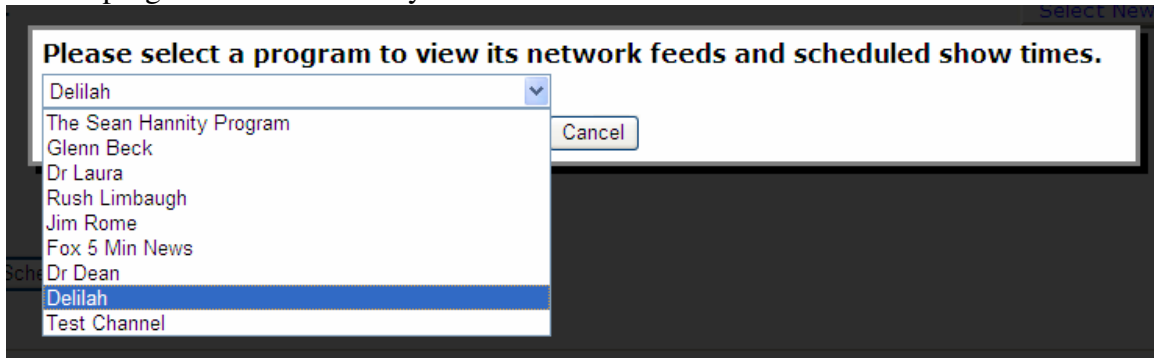

ZJAS-FM

ZTER-FM

ZJAS-FM

ZJEN-FM

ZDAN-FM

3. A calendar view of your programming schedule should now be visible. Click on the “Program List” tab at the upper left corner of the screen. You will see a list of programs authorized to your receiver: