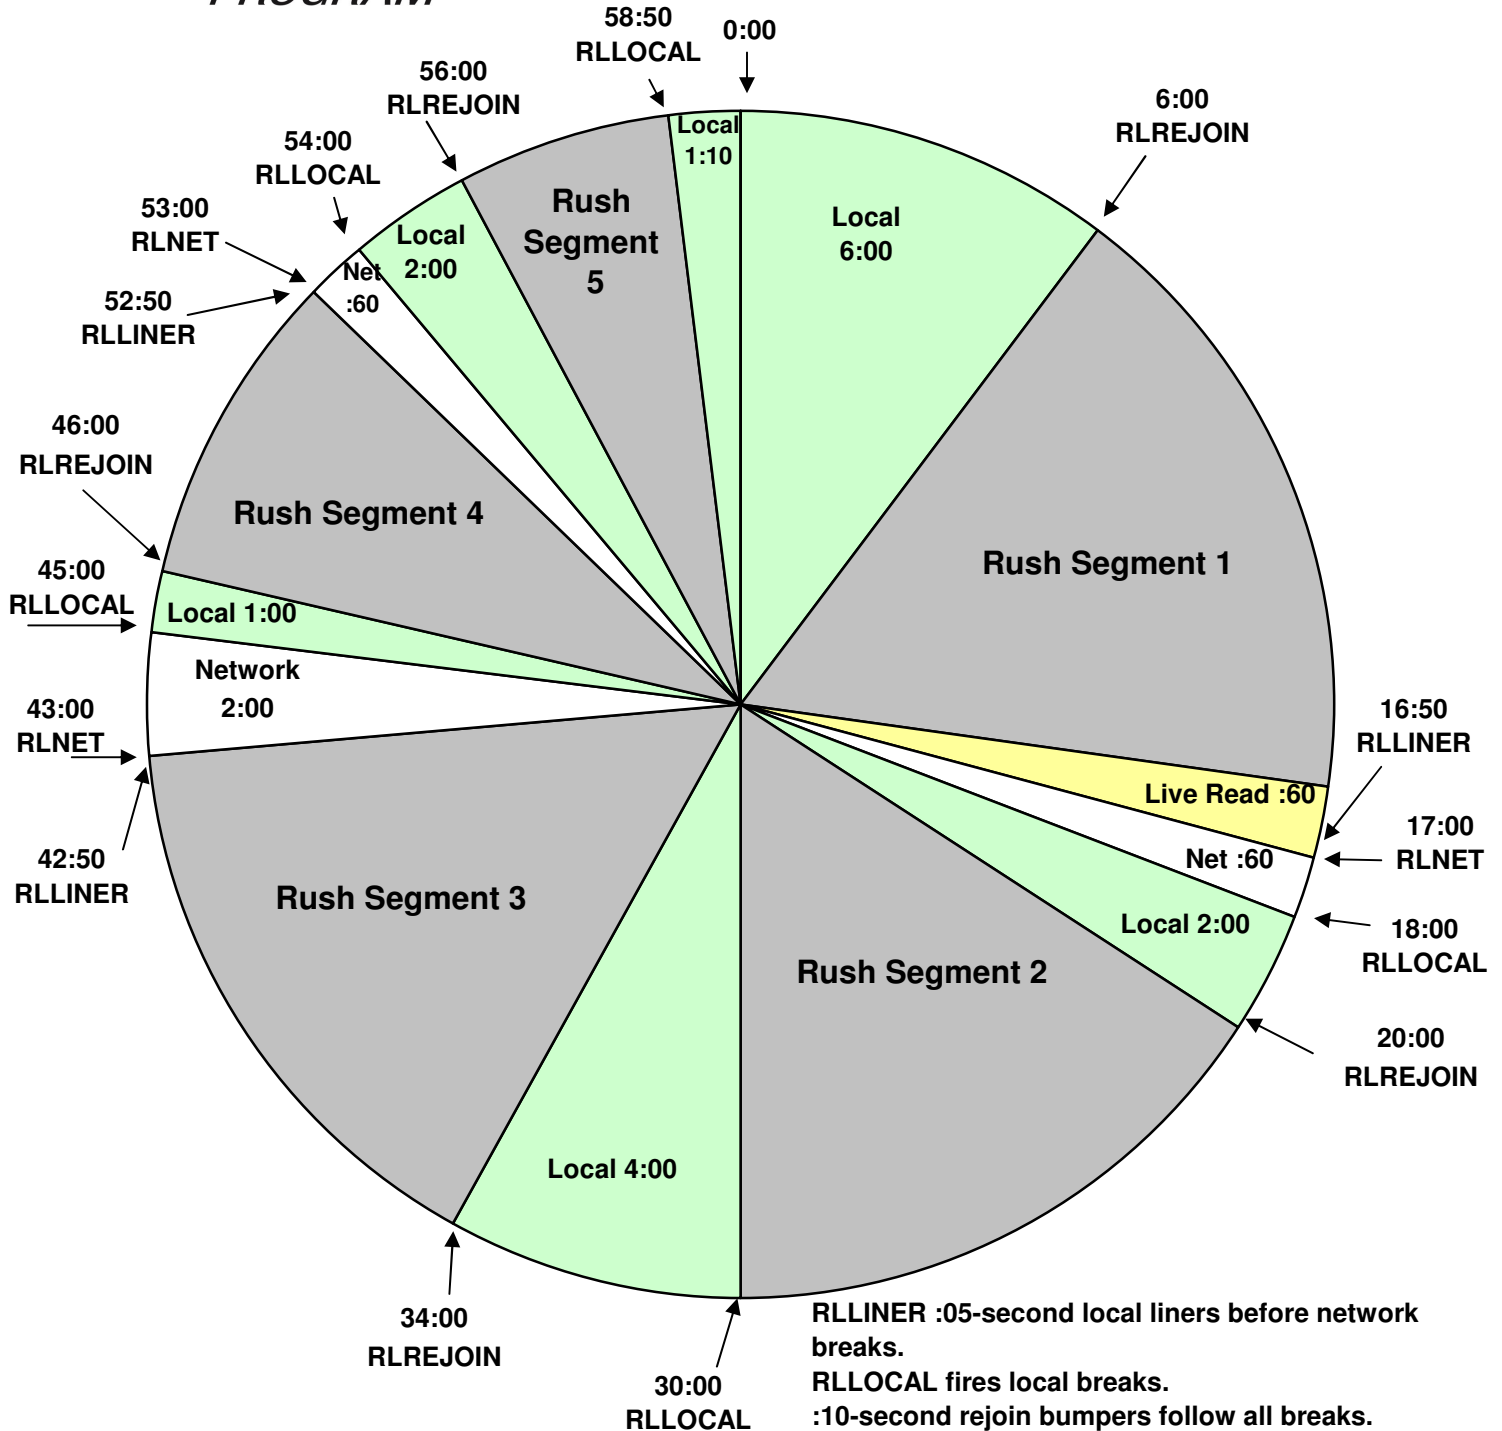

# THE RUSH LIMBAUGH PROGRAM

## WEEKDAY PROGRAM CLOCK

Effective January 19, 2009

Premiere XDS PRO4-P Satellite

12-2 PM Eastern/ 9-11 AM Pacific

Hours 1 & 2

RLLINER :05-second local liners before network breaks.  
 RLLOCAL fires local breaks.  
 :10-second rejoin bumpers follow all breaks.  
 Hard outs at 30:00 and 58:50. All other breaks float.  
 \*The Live Read :60 at 16:00 may float to another position in the hour or it may be replaced by a recorded spot. In that case, the network break would be 2:00 minutes.

For Technical Assistance call:  
 Premiere Network Operations Center: 800-276-4431  
 Technical Info: [www.premiereradio.com/engineering](http://www.premiereradio.com/engineering)

Rush Update feeds 7:00:30pm (pacific) for playback the following broadcast day.  
Rushy Promo feeds 10:59:00am (pacific) for same day playback.