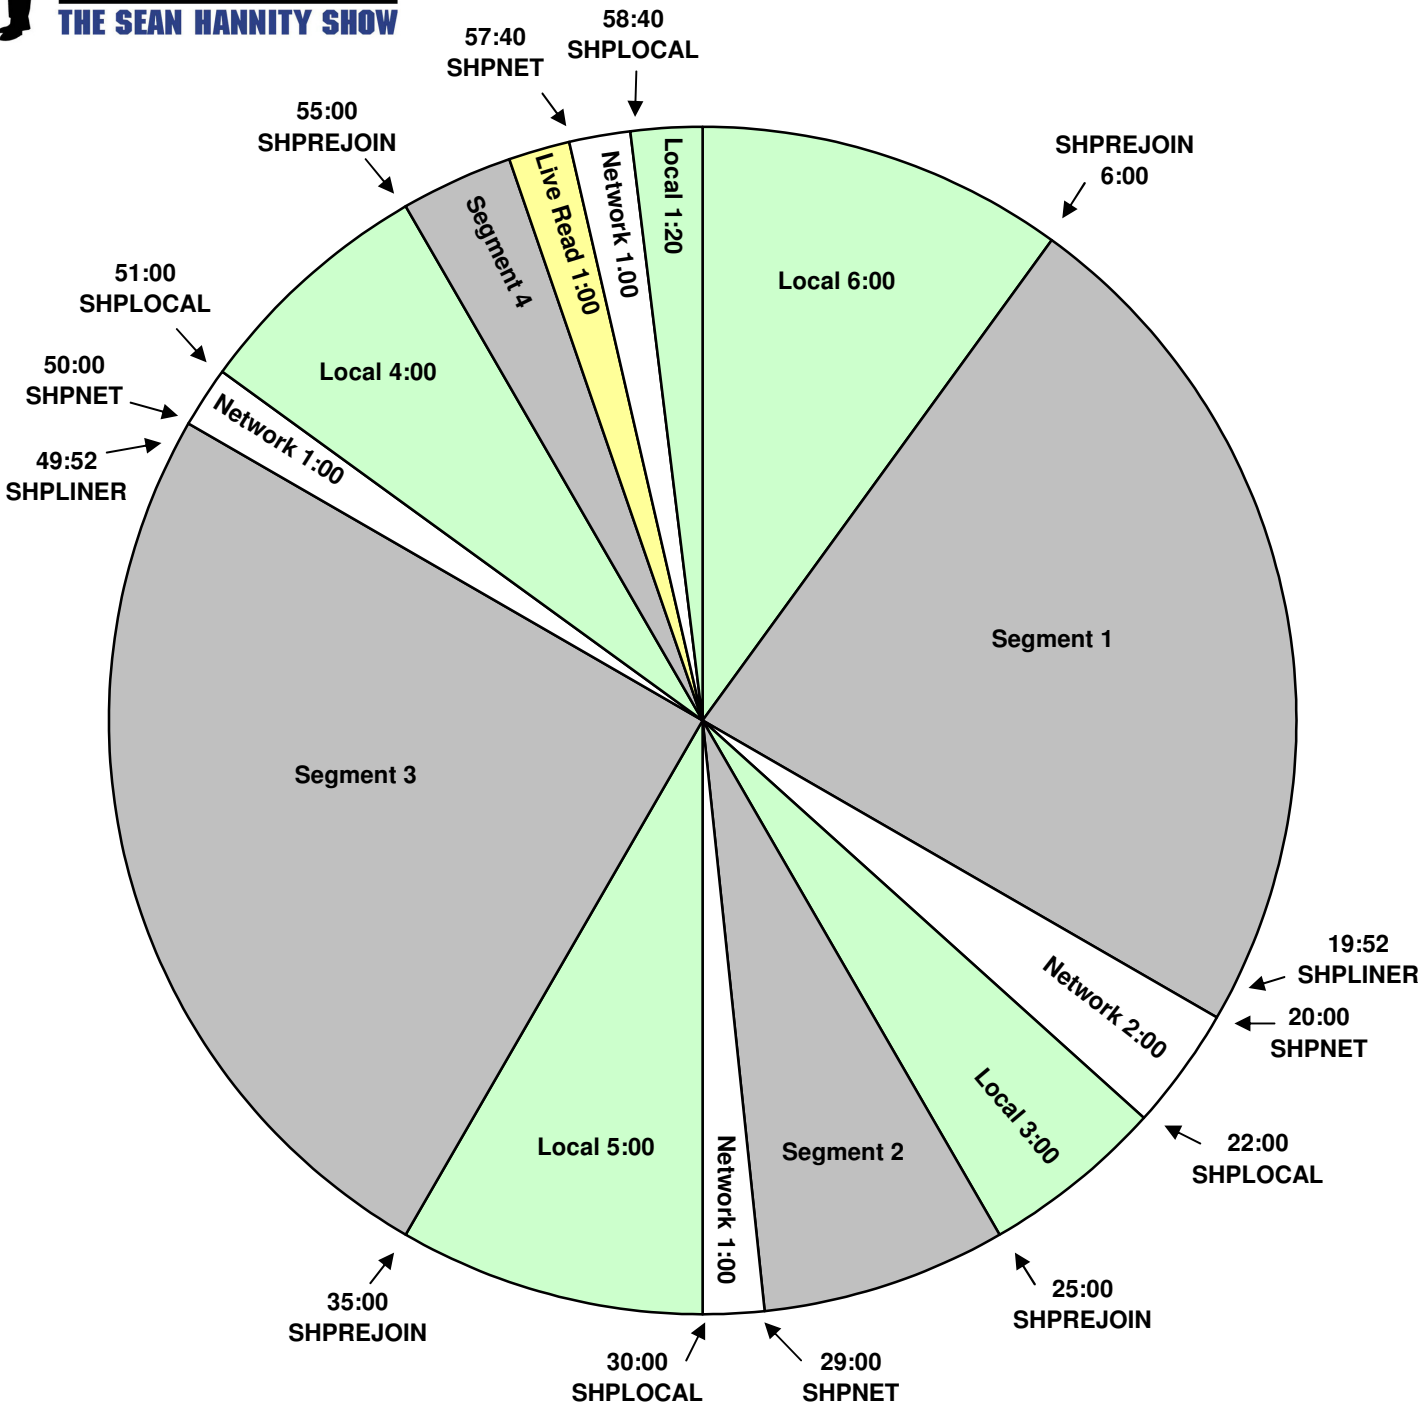

# WEEKDAY PROGRAM CLOCK

Effective November 28, 2011  
 Premiere XDS PRO4-P Satellite  
 3-6 PM Eastern/ 12-3 PM Pacific time

For Technical Assistance Call  
 Premiere Network Operations Center: (800) 276-4431  
 Technical Info: <http://engineering.premiereradio.com>

Hard outs for Local Breaks at 30:00 and 58:40. Network spots scheduled at 29:00 and 56:40 may be replaced by live reads. Other breaks float.  
 SHPREJOIN: local streaming start.  
 SHPLINER: fires local :08-second liner.  
 SHPLOCAL: fires local break.  
 SHPNET: local streaming stop.  
 Hannity Update feeds 7:03:30pm (pacific) for playback the following broadcast day.