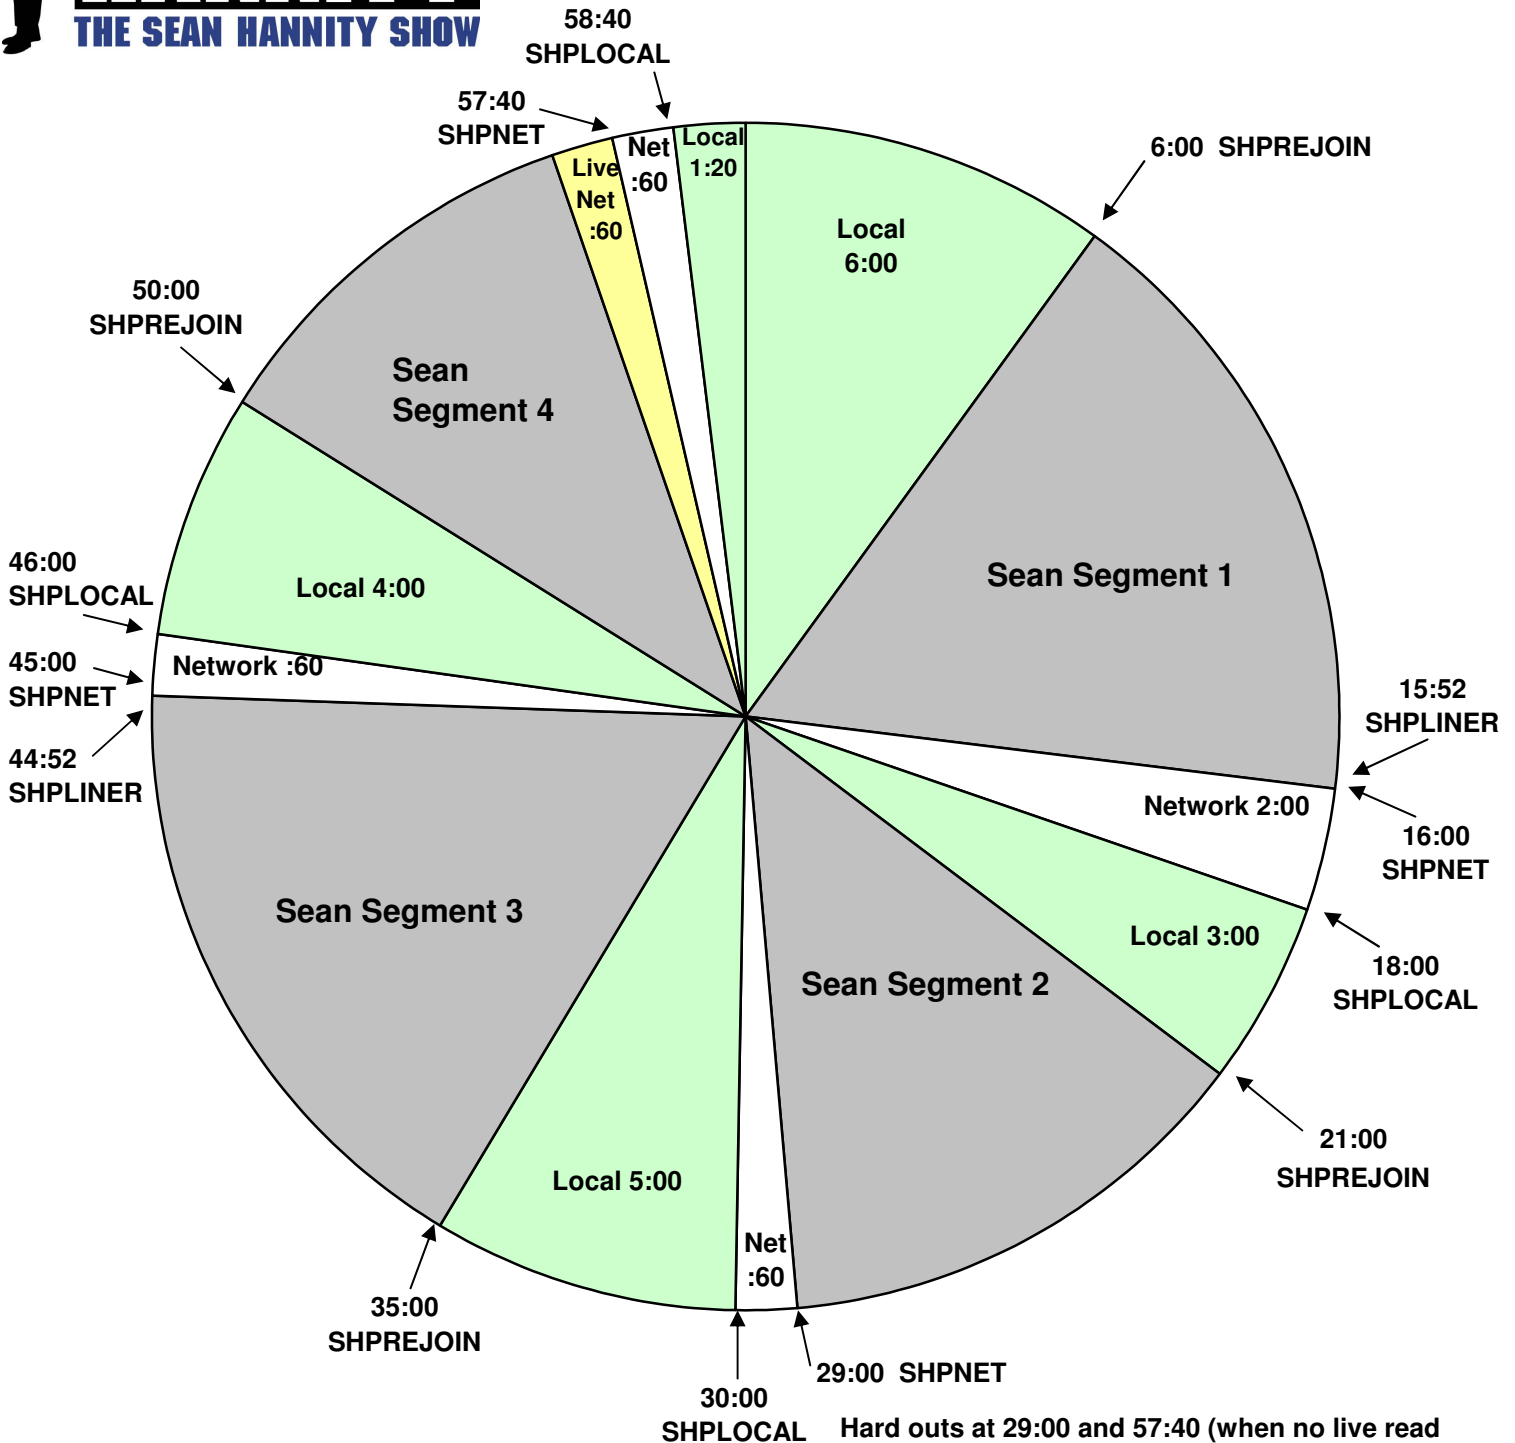

WEEKDAY PROGRAM CLOCK
 Effective December 29, 2008
 Premiere XDS PRO4-P Satellite
 3-6 PM Eastern/ 12-3 PM Pacific time

Hard outs at 29:00 and 57:40 (when no live read scheduled 57:40 net will be 2 min starting at 56:40).
 Other breaks float.

- SHPREJOIN: local streaming start.
- SHPLINER: fires local :08-second liner.
- SHPLOCAL: fires local break.
- SHPNET: local streaming stop.

Hannity Update feeds 7:03:30pm (pacific) for playback the following broadcast day.
Hannity Promo feeds 11:58:50am (pacific) for same day playback.