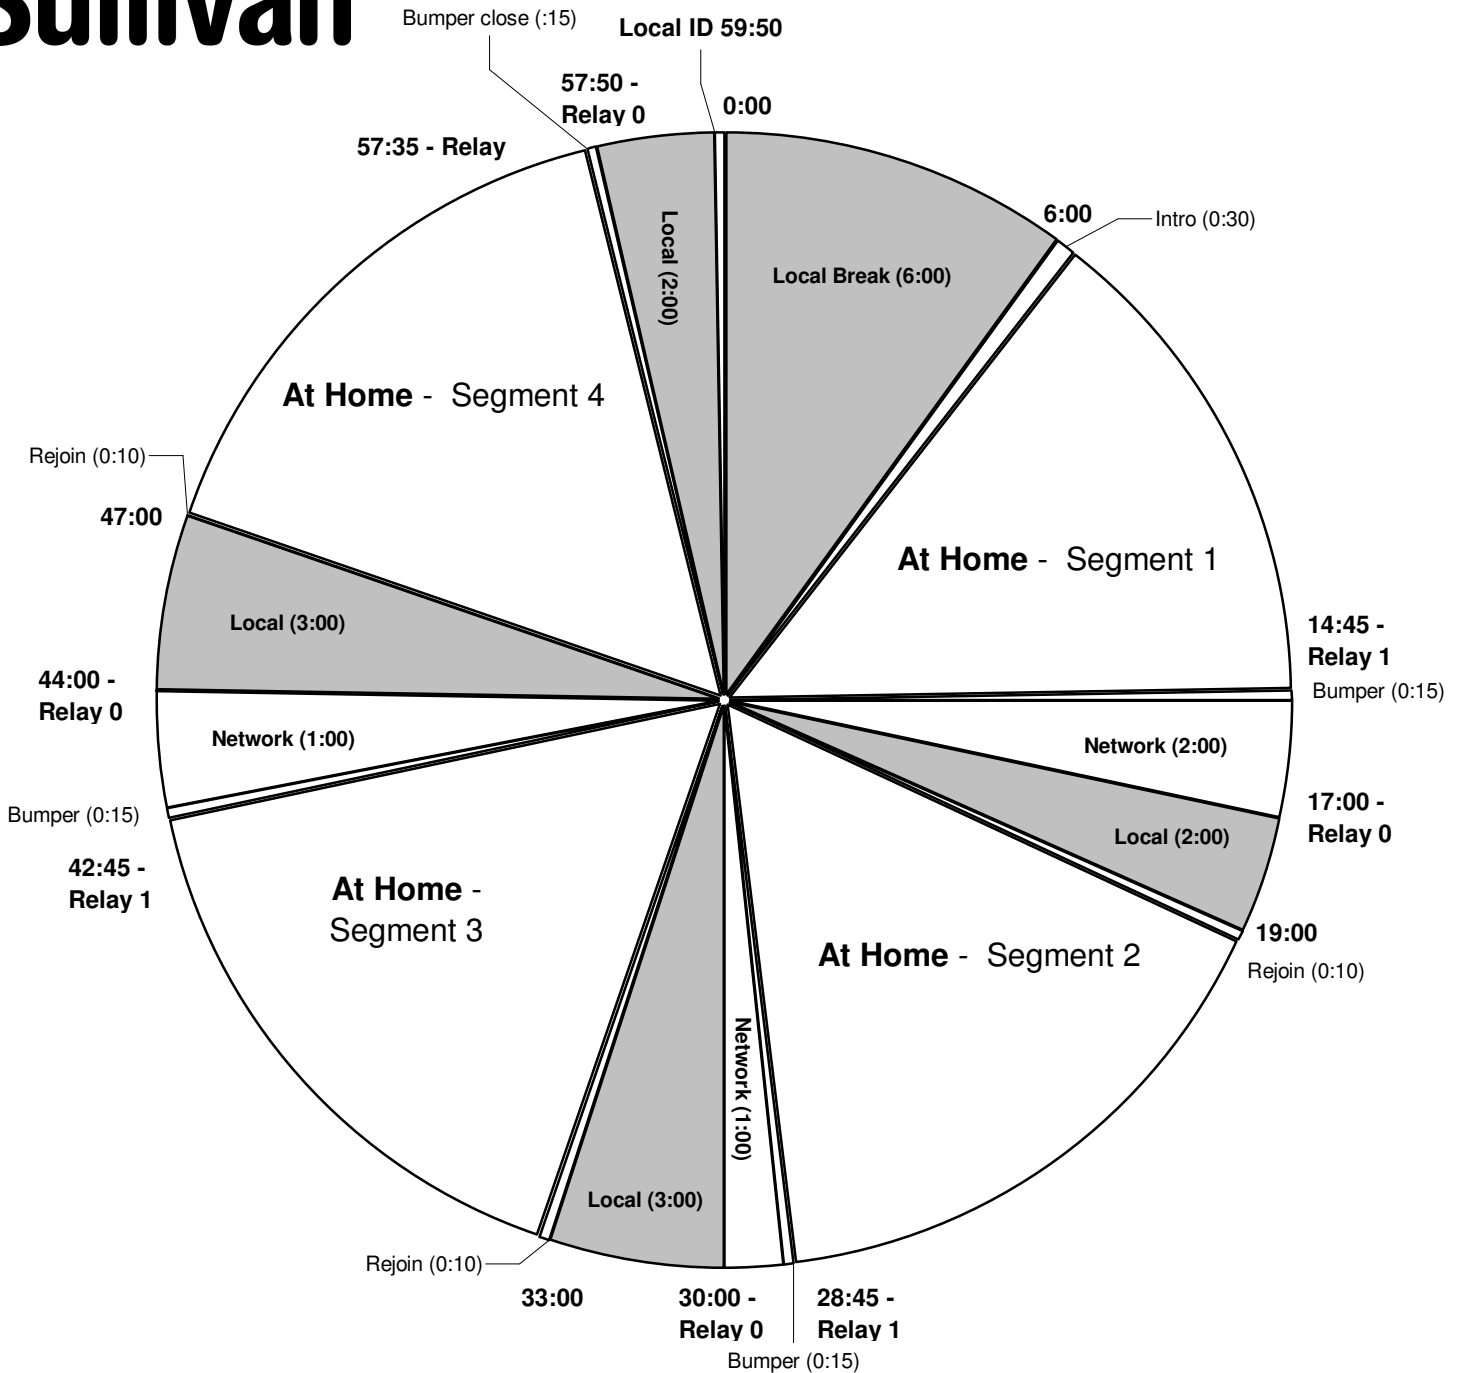

Program Clock - June 14, 2006
 Starguide III - Premiere Channel 7
 Saturday & Sunday: 9 AM to 12 PM
 Eastern, 6 to 9 AM Pacific time

Listener Call-in Number: 1-800-823-TALK (1-800-823-8255)

For Technical Assistance call:

Premiere Network Operations Center: 800-276-4431
 Starguide Receiver Problems: 818-461-5176
 Technical Info: <http://engineering.premiereradio.com>

Fixed breaks at 28:45 and 57:35.

Other breaks float.

Relay 1 fires local liner before all breaks.

Relay 0 fires local breaks.