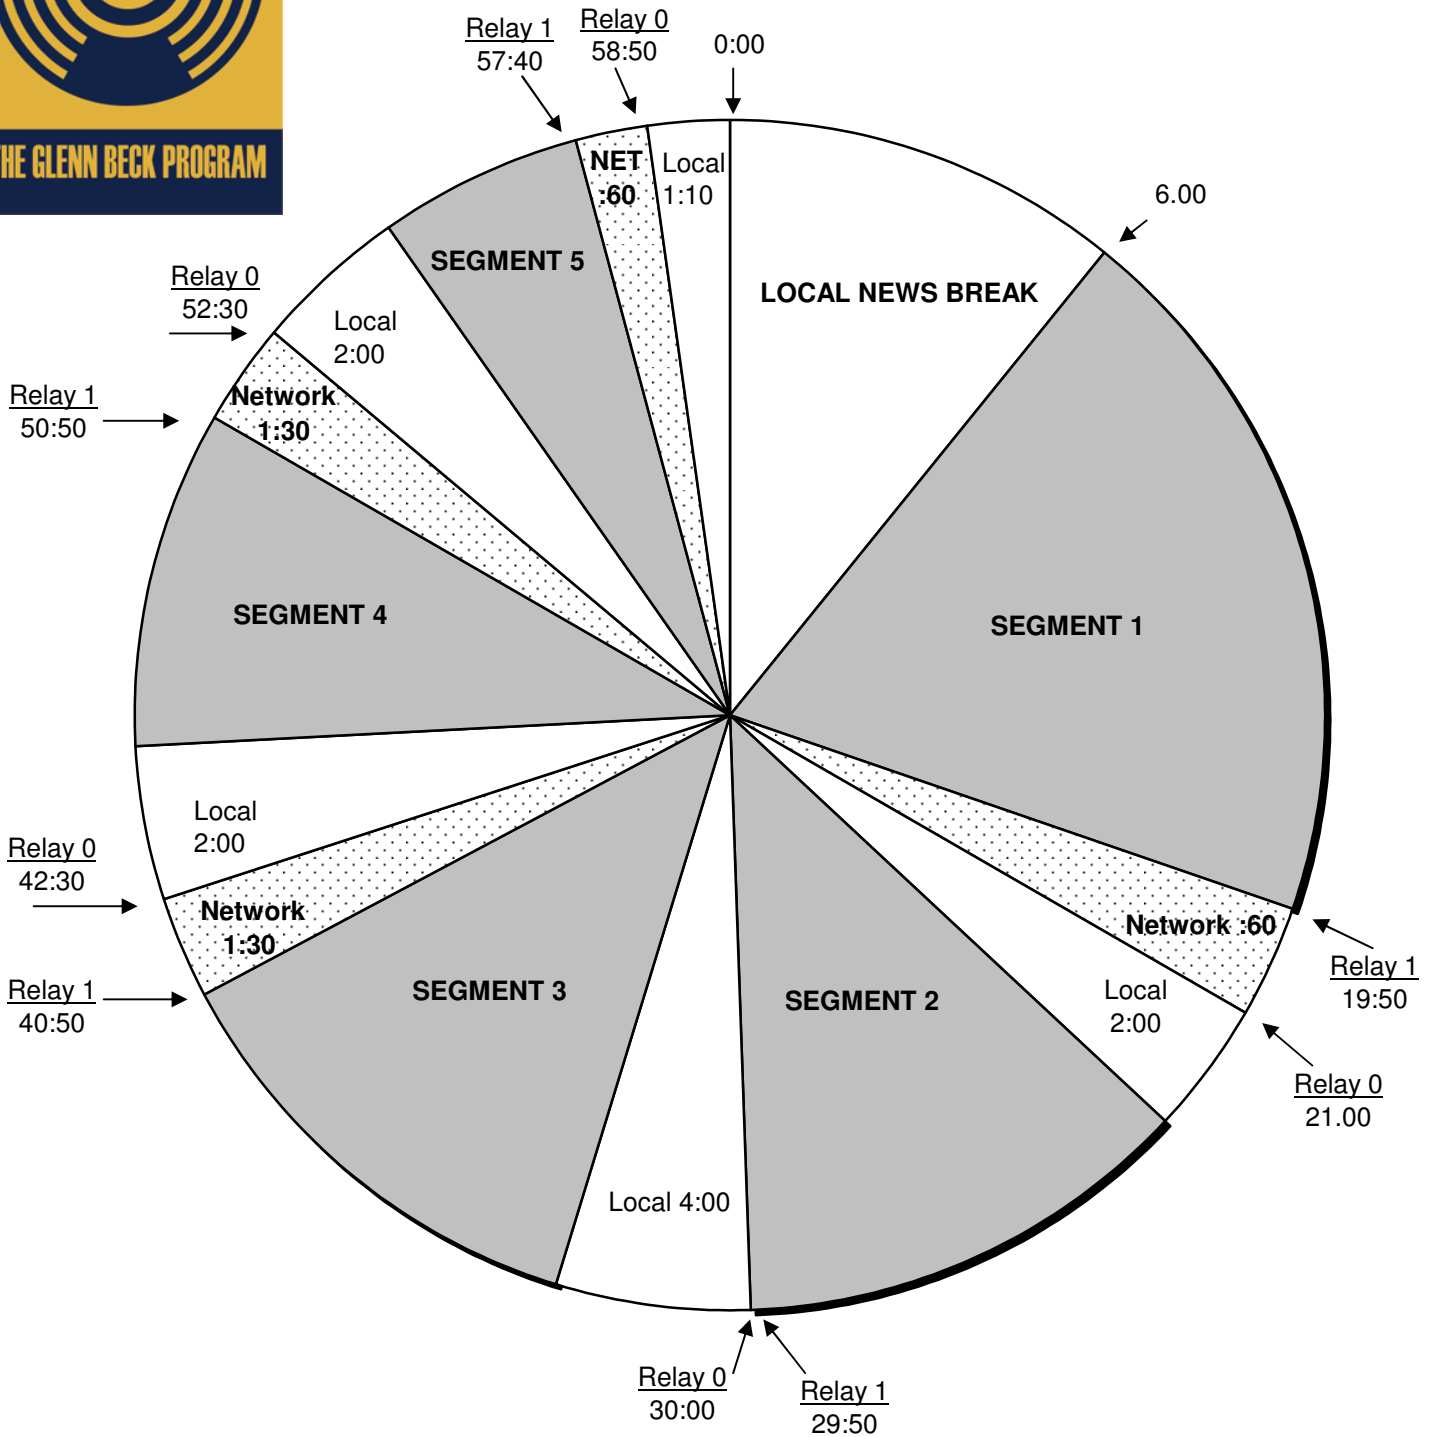

WEEKENDS - Effective Saturday, January 5, 2008
Starguide III - Premiere Channel 2
6 - 9AM Eastern/ 5 - 8 AM Central/
3 - 6 AM Pacific time

For Technical Assistance call:
 Premiere Network Operations Center: 800-276-4431
 Technical Info: <http://engineering.premiereradio.com>

Fixed Breaks at 29:50 and 57:40.
All other breaks float.
Relay 1 fires :10-second liner before breaks.
Relay 0 fires local breaks.
10-second rejoin bumpers at 23:00, 44:30 & 54:30. :20-second rejoin bumper at 34:00.