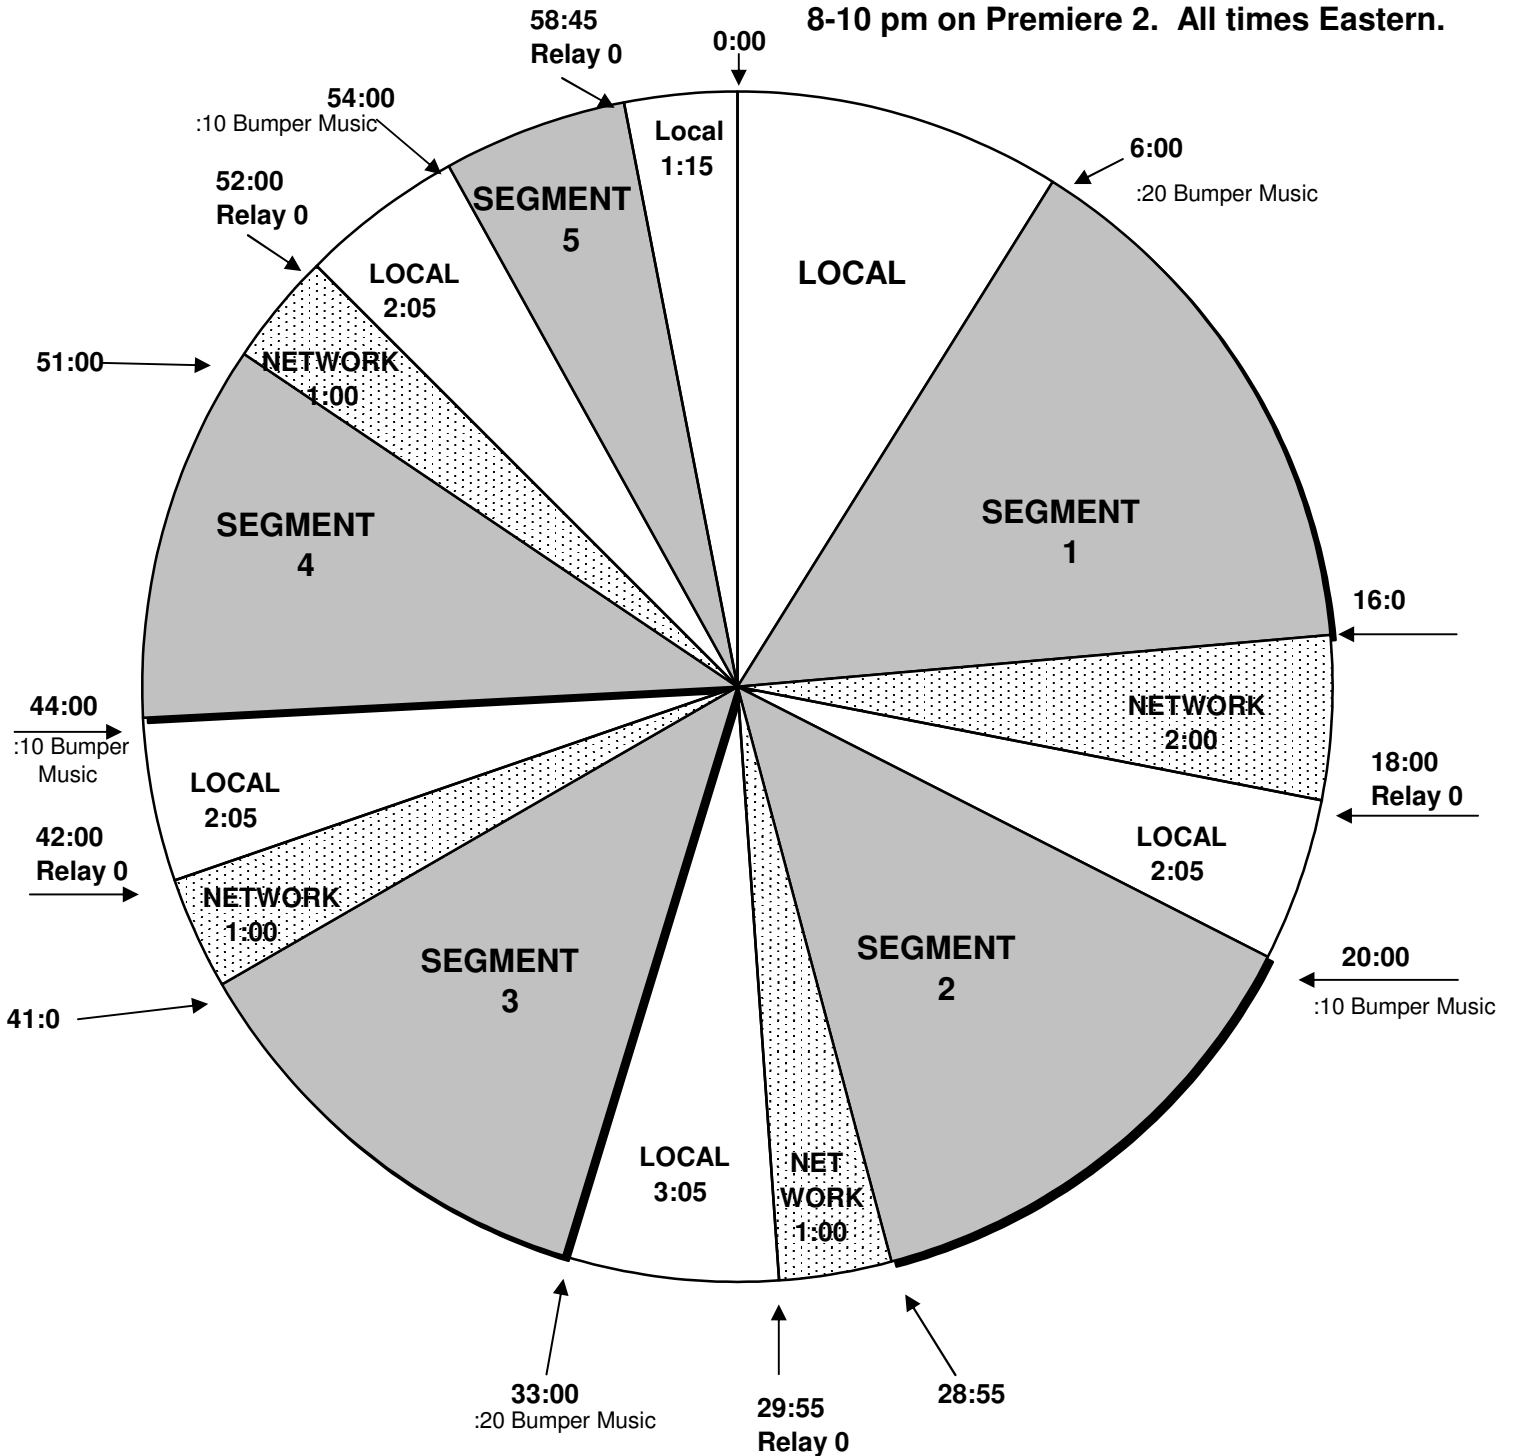

Program Clock
Effective April 06, 2009
STARGUIDE III - Saturday 6-8am on Premiere 5
Refeeds: Saturday, 9-11 am on Premiere 2,
Saturday, 7-9 pm on Premiere 1 & Sunday,
8-10 pm on Premiere 2. All times Eastern.

For Technical Assistance call:
 Premiere Network Operations Center: 800-276-4431
 Technical Info: www.premiereradio.com/engineering

:20-seconds of bumper music at :06 & :33.
 :10-second bumpers out of all breaks.
 Fixed Breaks at 30:00 and 58:45.
 All other breaks float.
 Relay 0 fires local breaks.
All local breaks begin with a Costas-voiced :05-second liner which immediately follows a Costas-voiced tease on the network.