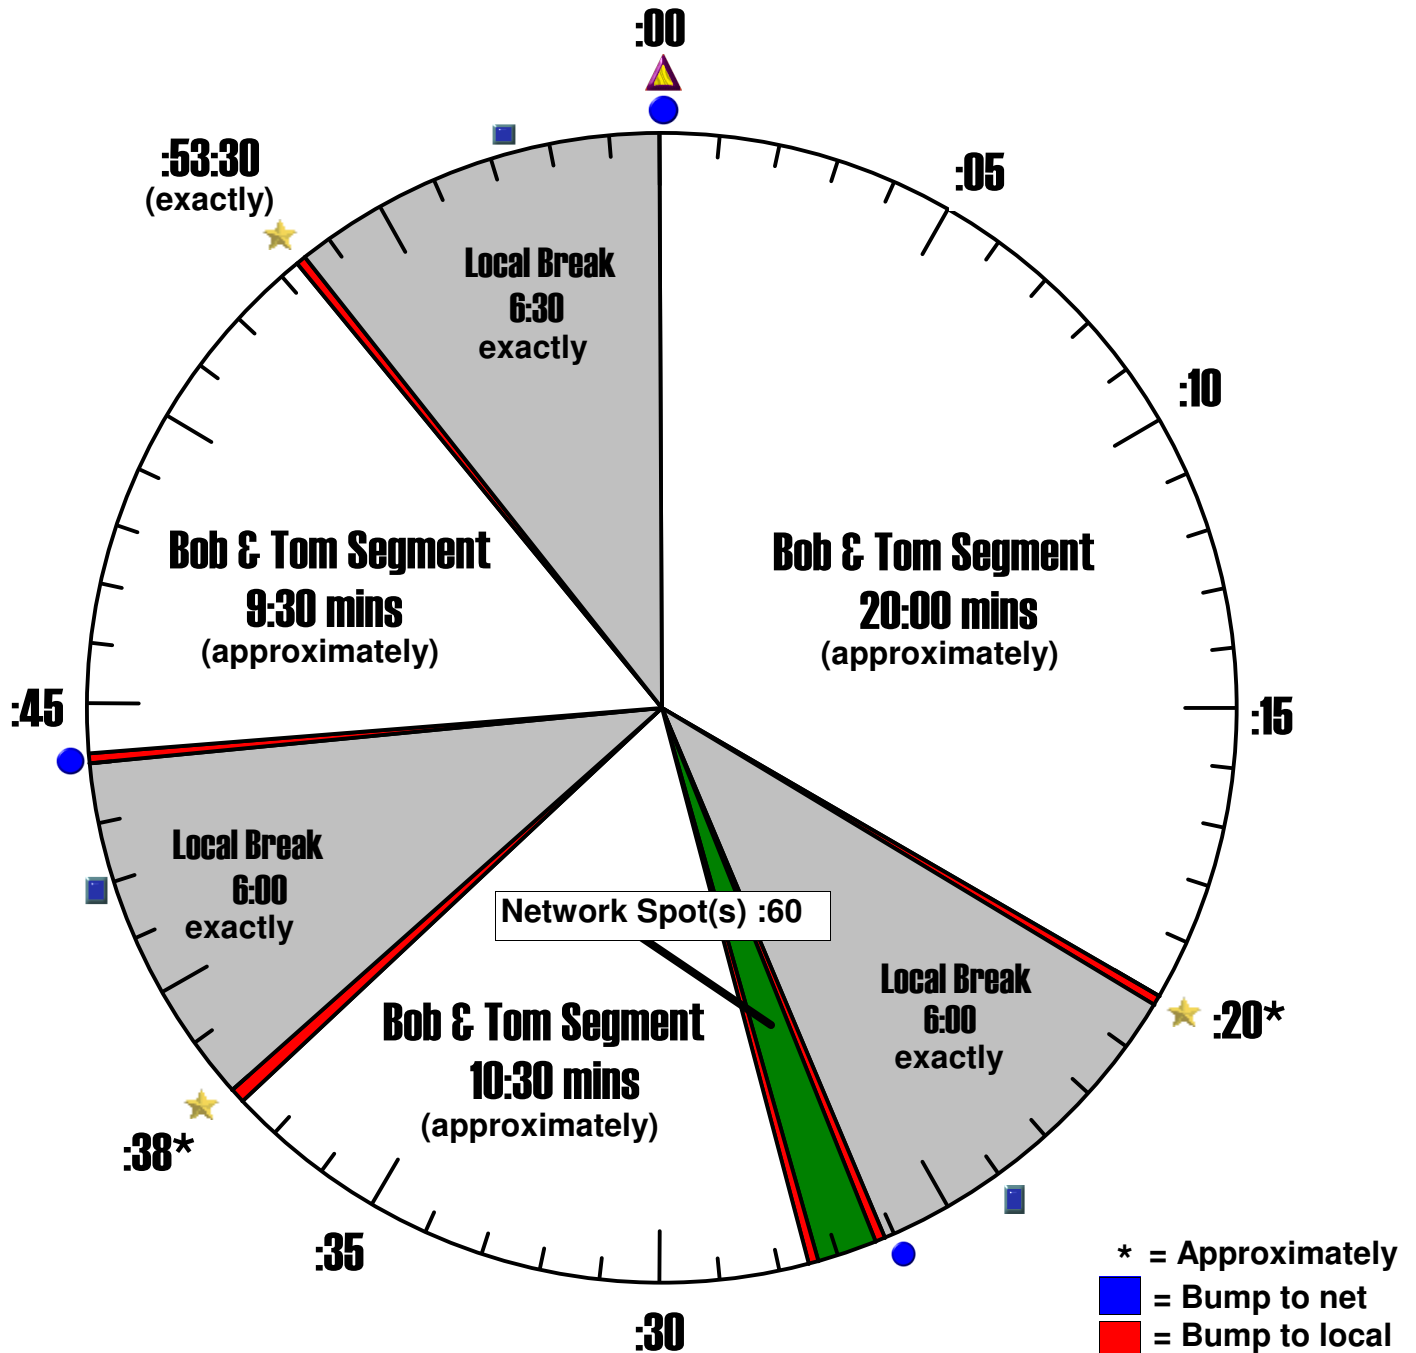

**Bob & Tom Extra - Mon-Fri
5:00 AM - 6:00 AM ET**

Breaks #1 & #2 float. Break #3 is always at 55:45

▲ Top of the Hour re-sync is a background closure!
StarGuide III - Pins 5 & 13 Comstream - Pins 4 & 17

★ = Relay "0"- Start of Break Closure
StarGuide III - Pins 2 & 10 Comstream - Pins 1 & 14

■ = Relay "1" 4-Minute Rejoin (SATURDAYS ONLY)
StarGuide III - Pins 3 & 11 Comstream - Pins 2 & 15

● = Relay "2" 6-Minute Rejoin Closure (WEEKDAY SHOW ONLY!)
StarGuide III - Pins 4 & 12 Comstream - Pins 3 & 16