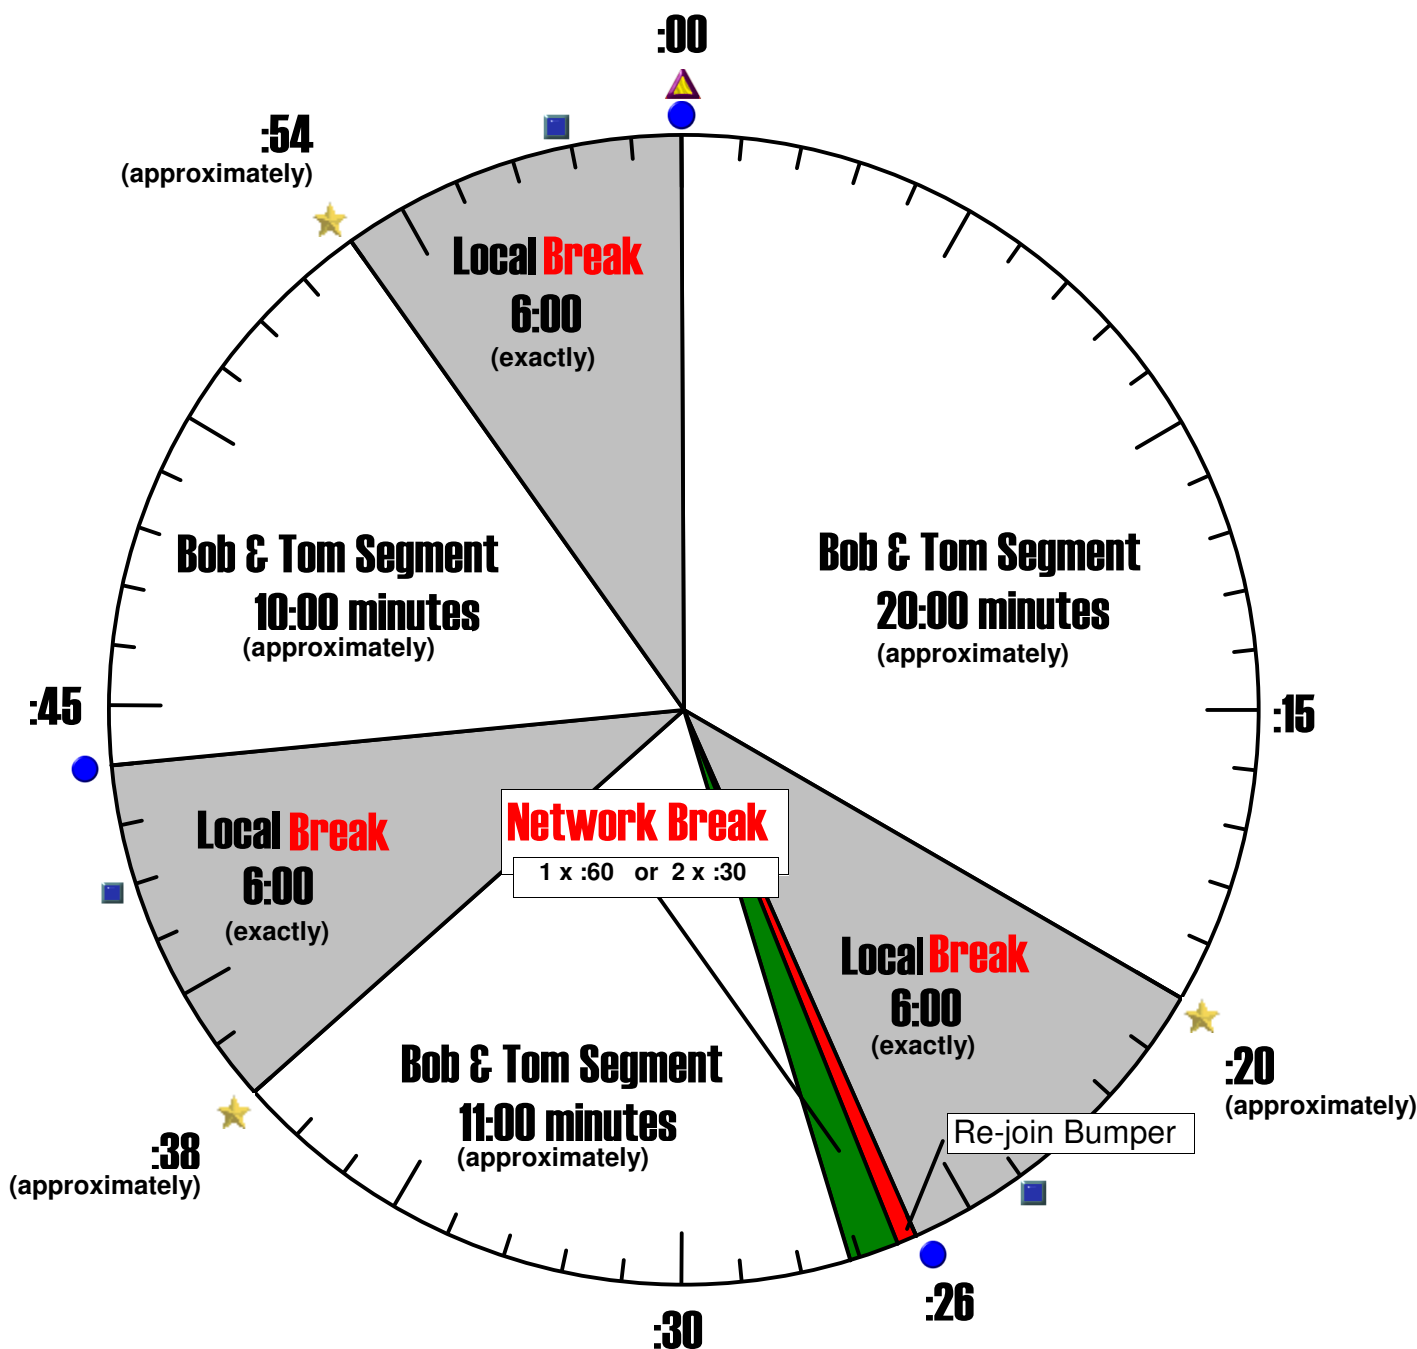

Monday - Friday 6:00 AM - 10:00 AM ET

All 4 Breaks float. The only "hard" time is start of show = 6:00:00 AM ET

- ▲ Top of the Hour re-sync is a background closure!  
 StarGuide III - Pins 5 & 13      Comstream - Pins 4 & 17
- ★ Start of Break Closure  
 StarGuide III - Pins 2 & 10      Comstream - Pins 1 & 14
- 4-Minute Rejoin Closure (for use Saturdays ONLY!)  
 StarGuide III - Pins 3 & 11      Comstream - Pins 2 & 15
- 6-Minute Rejoin Closure  
 StarGuide III - Pins 4 & 12      Comstream - Pins 3 & 16