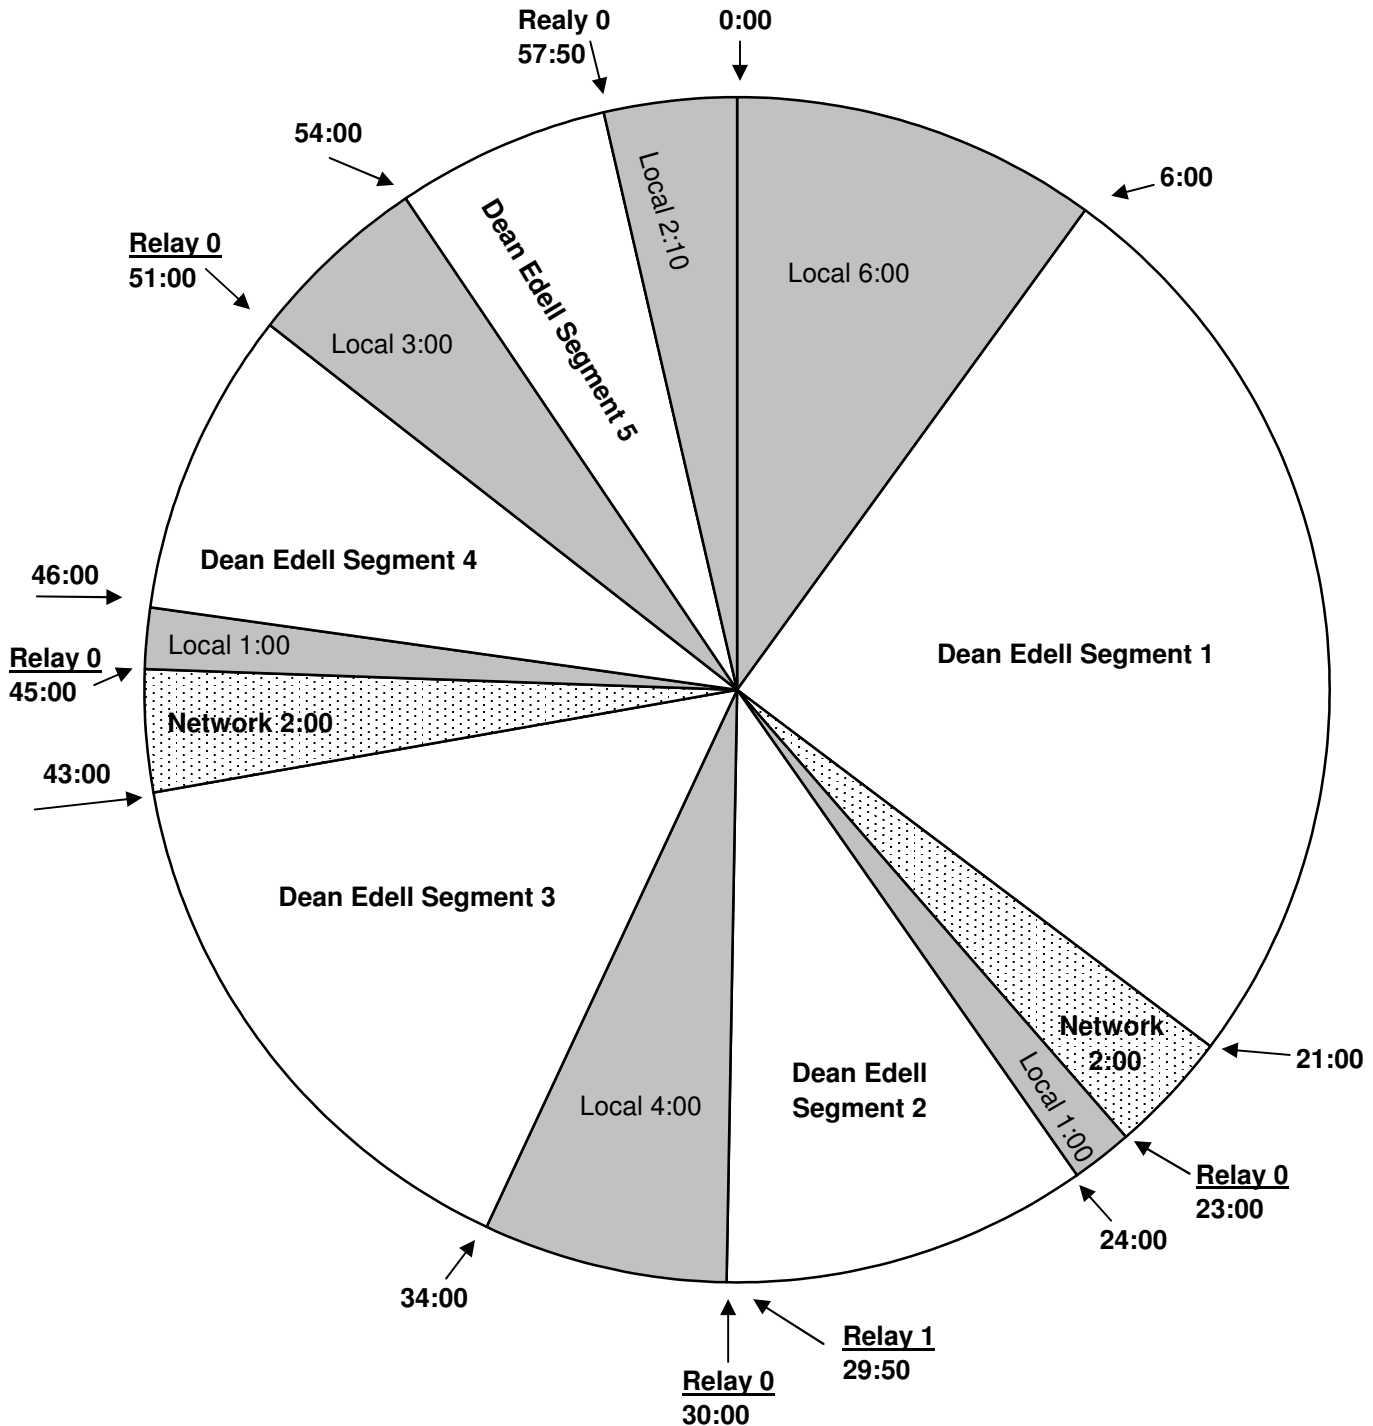

THE DR. DEAN EDELL HOUR

Effective October 1, 2007
Starguide III - Premiere Channel 2
1-2 PM Pacific/ 3-4 PM Central/
4-5 PM Eastern time

For technical assistance call:
Premiere Network Operations Center: (800) 276-4431
<http://engineering.premiereradio.com/>

Relay 0 fires local breaks.
Fixed breaks at 29:50 and 57:50. All others float.
:10-second rejoin bumper at :24, :46 & :54.
:20-second rejoin bumper at :34.