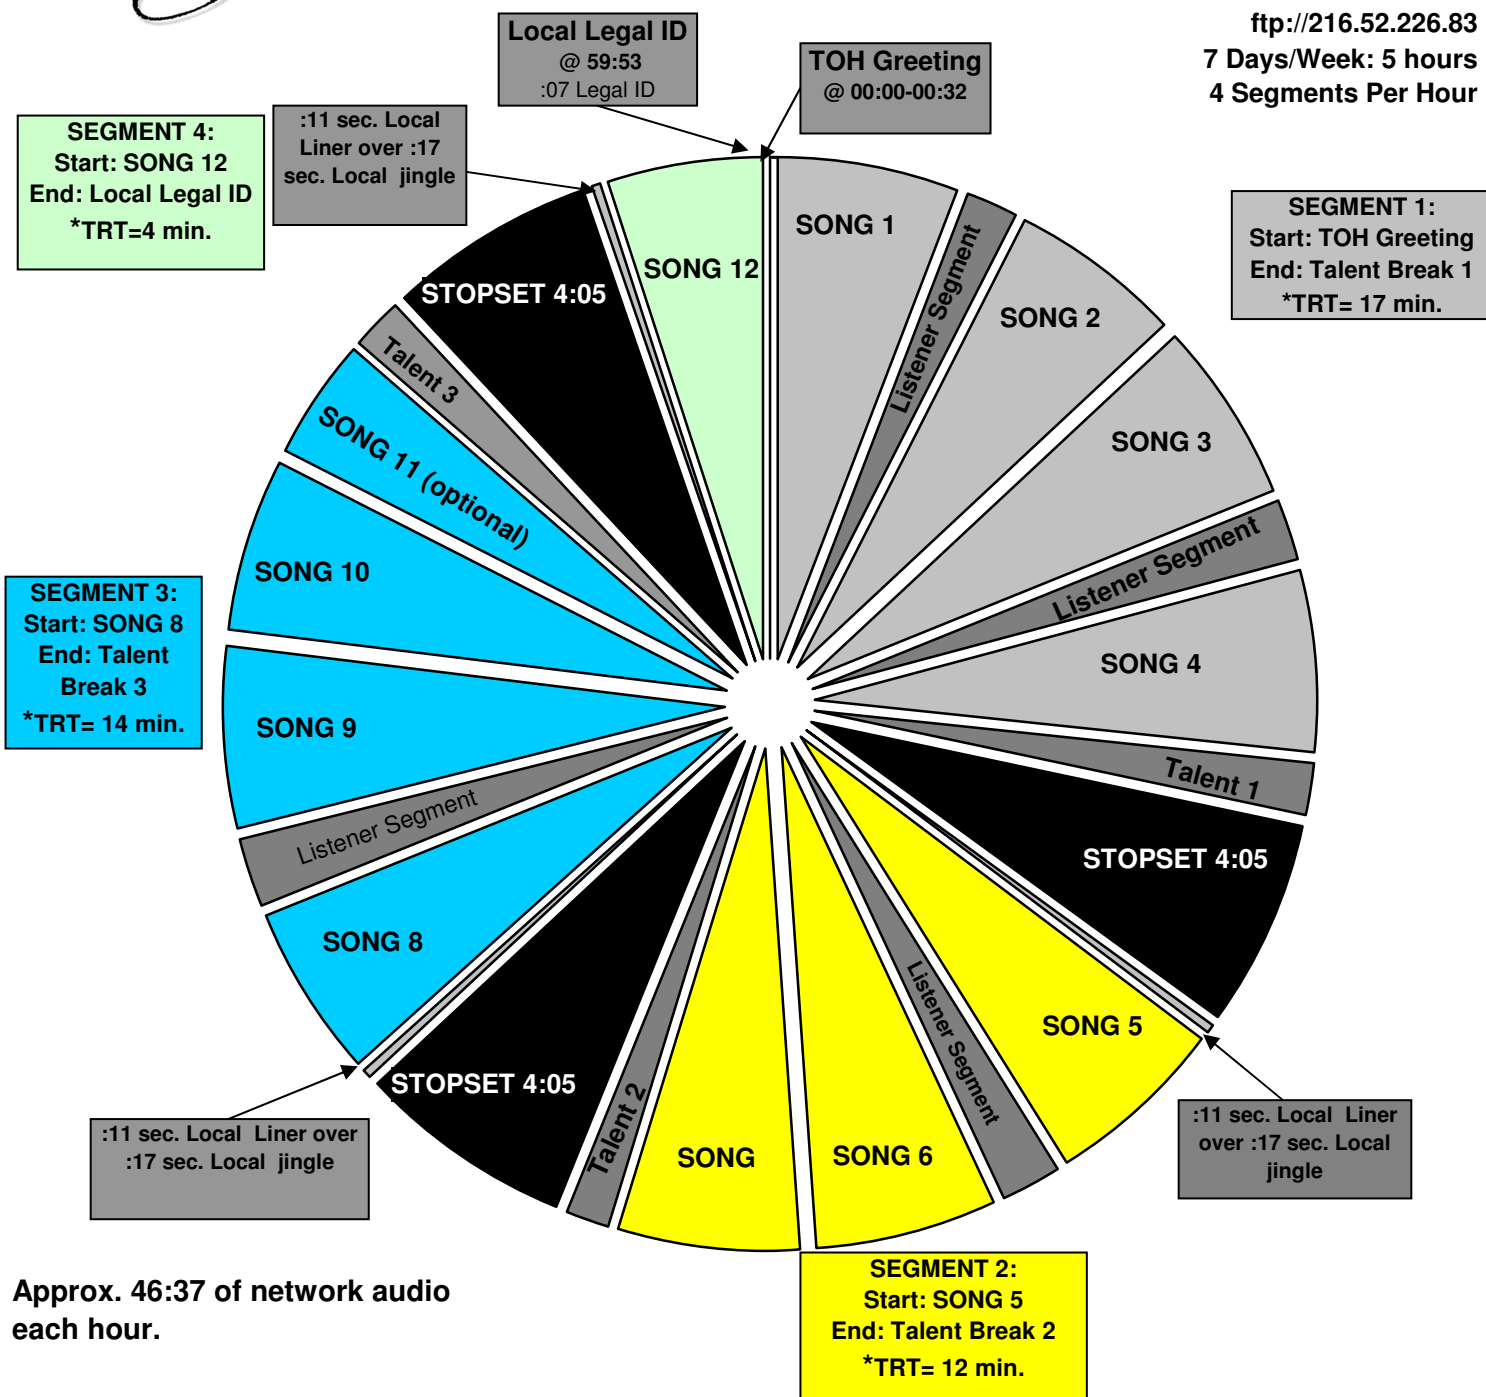

CANADIAN SHOW

Effective 06/18/07

Delivered via FTP

ftp://216.52.226.83

7 Days/Week: 5 hours

4 Segments Per Hour

Approx. 46:37 of network audio each hour.

For Technical Assistance call:
Premiere Network Operations Center:
800-276-4431
Technical Info:
<http://engineering.premiereradio.com>

Notes:

- * All Segment lengths are approximate.
- All Local Liners and Legal IDs are produced and aired Locally.
- No Local liners or positioners air inside segments.
- Network will budget 4:05 for each Stopset, :17 secs. For Local Liners, and :07 secs. for Legal ID at 59:53.
- Optional Song 11 will be added/removed for time correction.
- Stations are assigned individual FTP download profiles.
- All Talent breaks will end with standard, "You're Listening to Delilah" outcue.
- Shotgun Sweepers or Dry Phone Number Callouts will be aired between Song segues.
- Phone number for requests: 1-888-9-DELILAH, online dedications made anytime at Delilah.com.