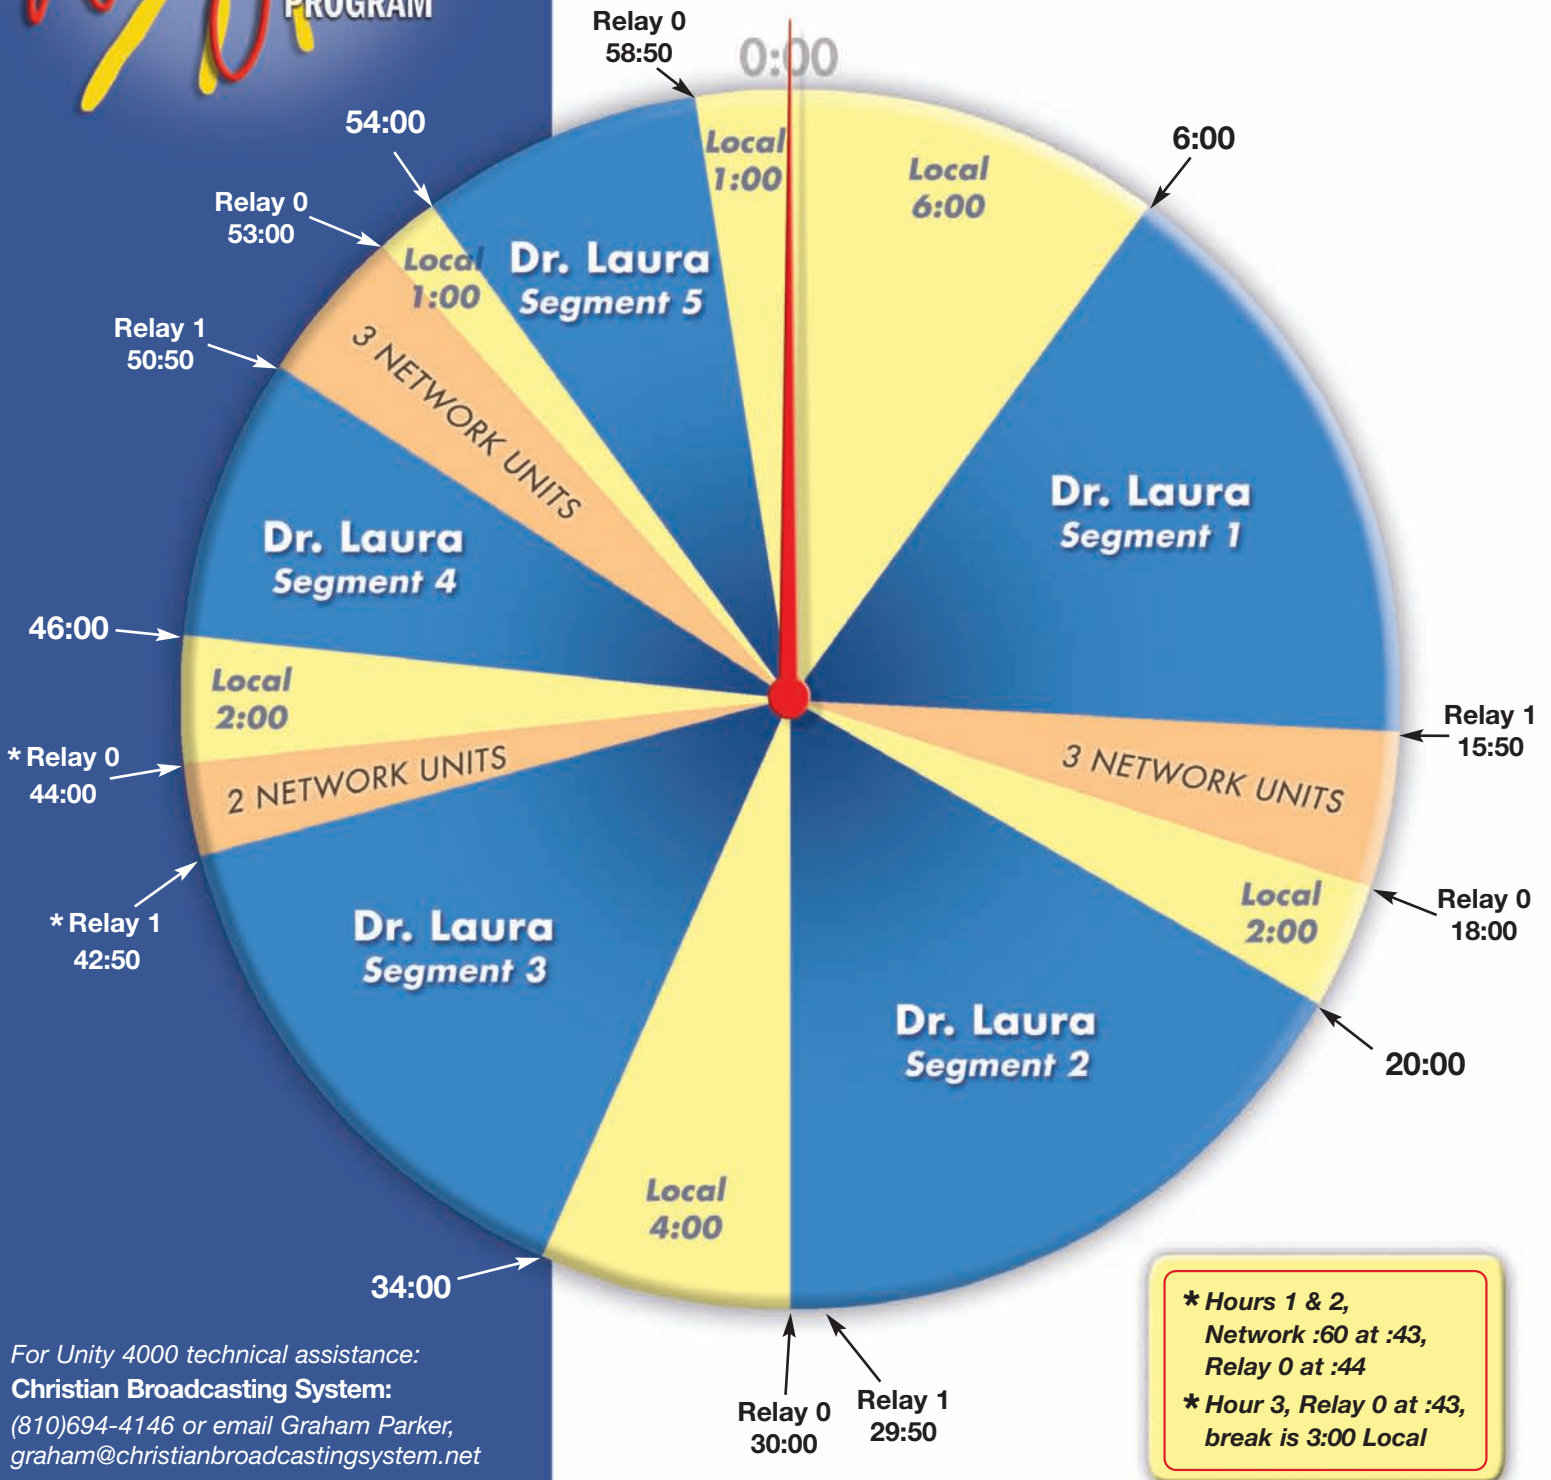

Unity 4000 Receiver – Channel ID: CB2

Live 3 PM to 6 PM Eastern (12 PM to 3 PM Pacific)
 Refeed 12 PM to 3 PM Eastern (9 AM to 12 PM Pacific)

Starguide III – Premiere Channel 1

Live 3 PM to 6 PM Eastern (12 PM to 3 PM Pacific)
 Refeed 9 AM to 12 PM Eastern (6 AM to 9 AM Pacific)

* Hours 1 & 2,
 Network :60 at :43,
 Relay 0 at :44
 * Hour 3, Relay 0 at :43,
 break is 3:00 Local

For Unity 4000 technical assistance:
Christian Broadcasting System:
 (810)694-4146 or email Graham Parker,
 graham@christianbroadcastingsystem.net

For Premiere Technical Assistance:
Premiere Engineering: (800)276-4431
 Starguide Receiver Problems:
 CCSS 303-925-1708

Technical info:
<http://engineering.premiereradio.com>

EFFECTIVE OCTOBER 1, 2007

Fixed Break at 29:50 and 58:50.
 All other breaks float; Relay 1 fires
 liner before network breaks.
 Relay 0 fires local stopsets.
 :10 rejoin follows 16:00,
 43:00 & 51:00 breaks.
 :20 rejoin follows :30 break.

TAKE ON THE DAY

THE DR. LAURA PROGRAM