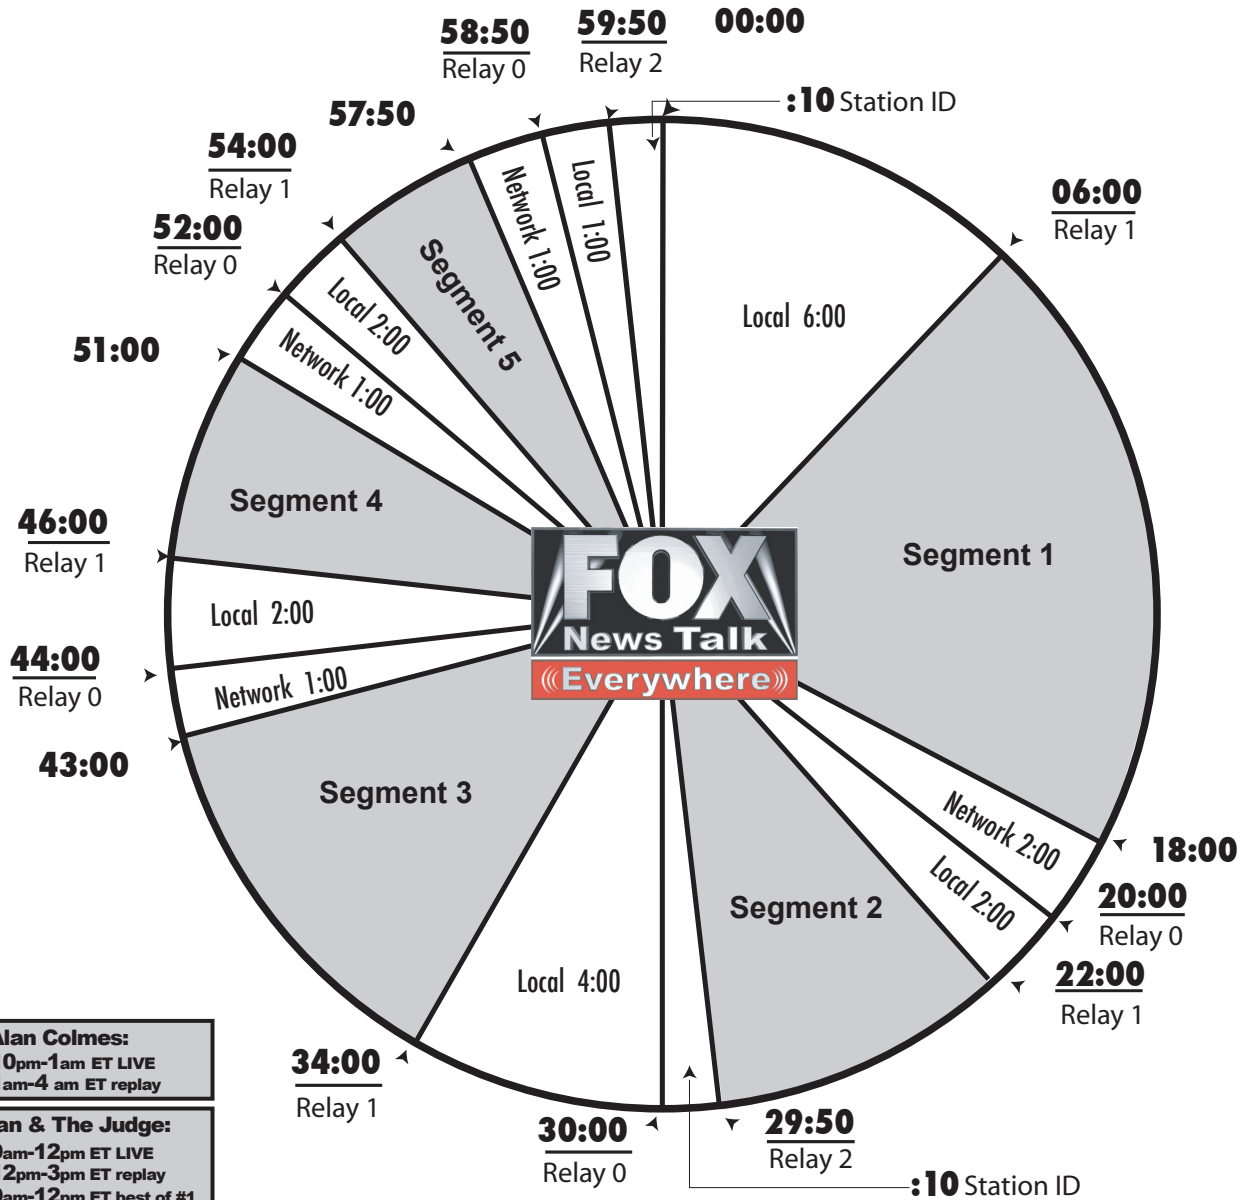

# FOX TALK PROGRAM CLOCK

**Alan Colmes:**  
M-F 10pm-1am ET LIVE  
1am-4 am ET replay

**Brian & The Judge:**  
M-F 9am-12pm ET LIVE  
12pm-3pm ET replay  
SAT 9am-12pm ET best of #1  
12pm-3pm ET replay  
SUN 9am-12pm ET best of #2  
12pm-3pm ET replay

**Tom Sullivan:**  
M-F 3pm-6pm ET LIVE

**John Gibson:**  
M-F 6pm-9pm ET LIVE  
9pm-10pm ET replay  
SAT 6am-9am ET best of #1  
3pm-6pm ET replay  
SUN 6am-9am ET best of #2  
3pm-6pm ET replay

**For Technical Assistance Call:**  
FOX News Radio Master Control: 212-301-5860  
Premiere Network Operations: 800-276-4431  
Starguide Receiver Problems: 818-461-5176  
**Technical info:**  
<http://engineering.premiereradio.com>

**Provider: Premiere (3)**  
**Service: FNRTALK (48)**

**CLOSURES**  
Relay 0 - Local Break  
Relay 1 - Join Network  
Relay 2 - Play Station ID/  
optional local liner  
hard out at 29:50 and 57:50.  
All other breaks float.