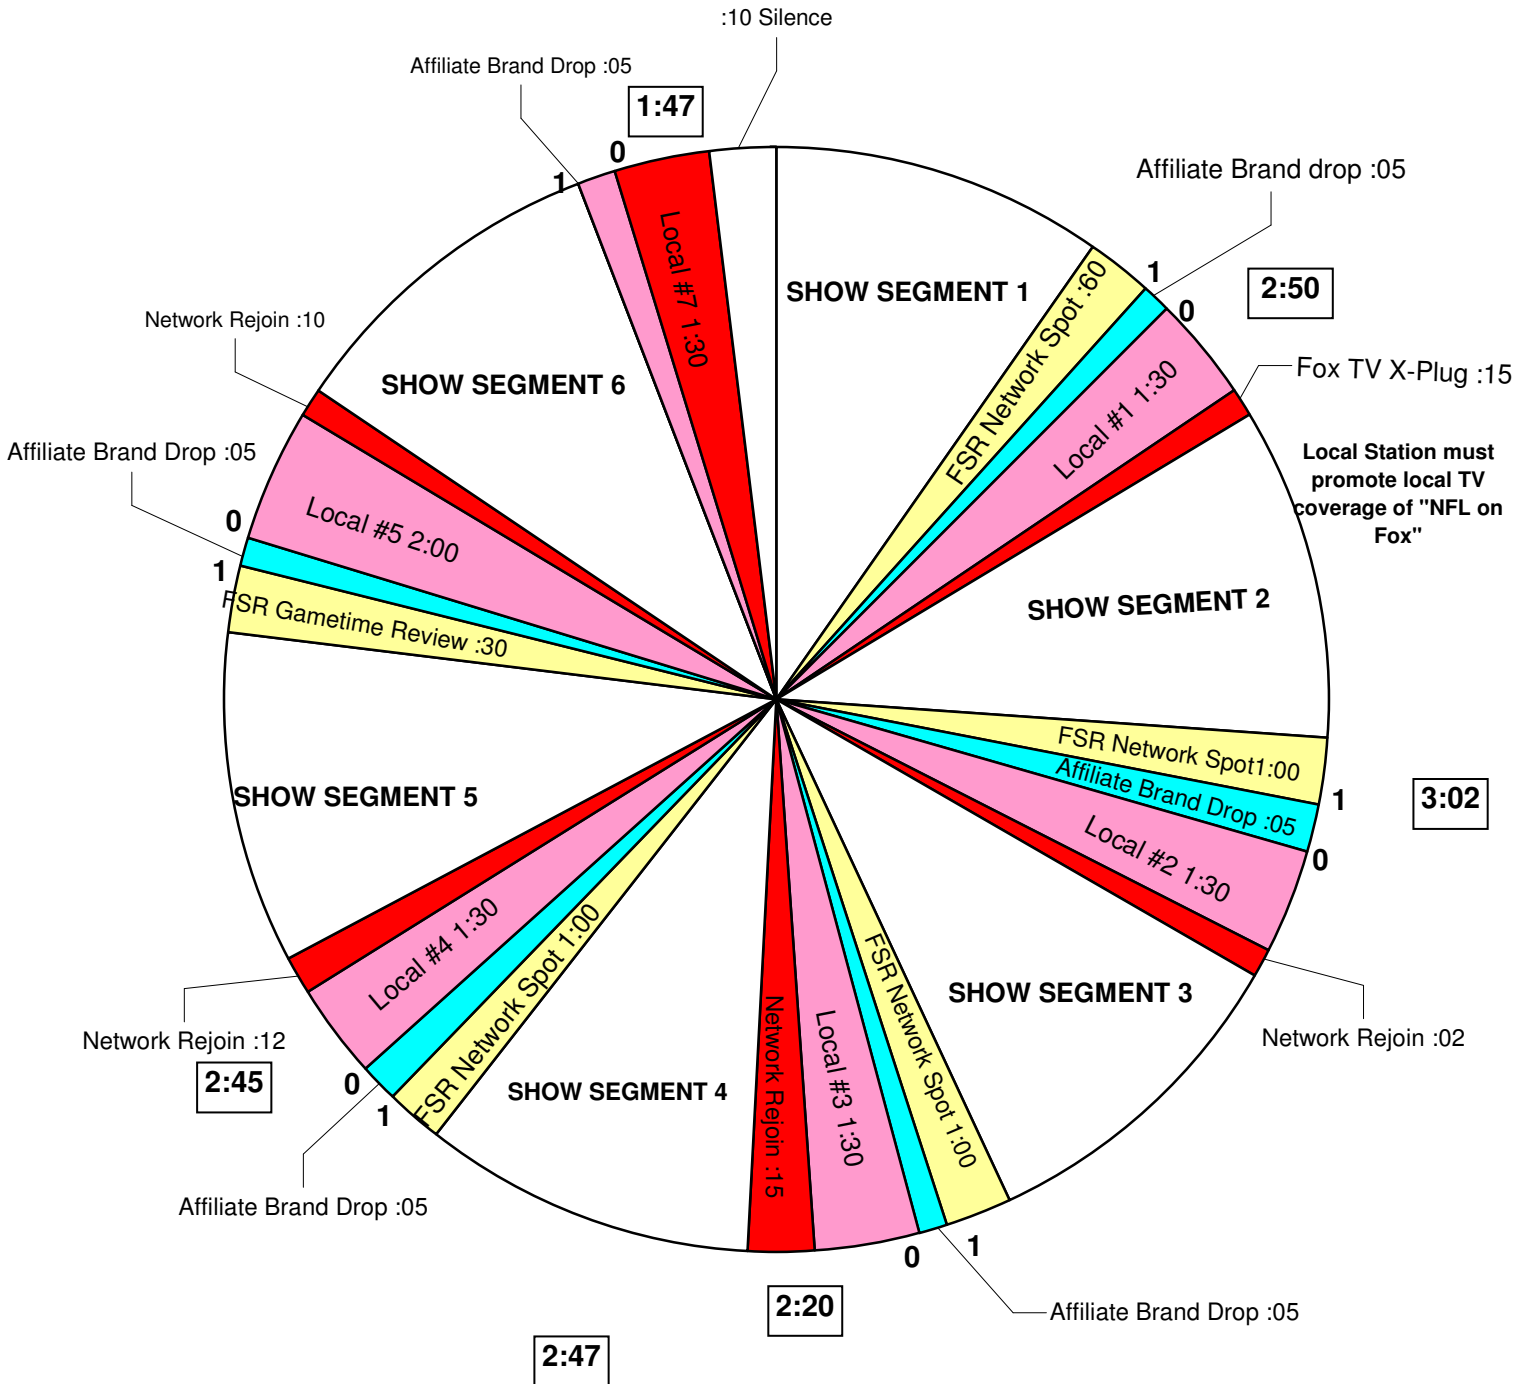

# Fox NFL Sunday Show Clock

9:30 Mins. Local Commercial Time

4:00 Fox Sports Radio Networks Commercial Time

(12n-1p et/9a-10a pt)

Premiere Starguide III - Premiere Channel 4

For Technical Assistance call  
 Premiere Network Operations Center: (800) 276-4431  
 Technical Info: <http://engineering.premiereradio.com>  
**\*\*\* All breaks are subject to change \*\*\***

## Closure Definitions:

Relay 1 = Liner Relay over music bed

Relay 0 = Local Break Relay