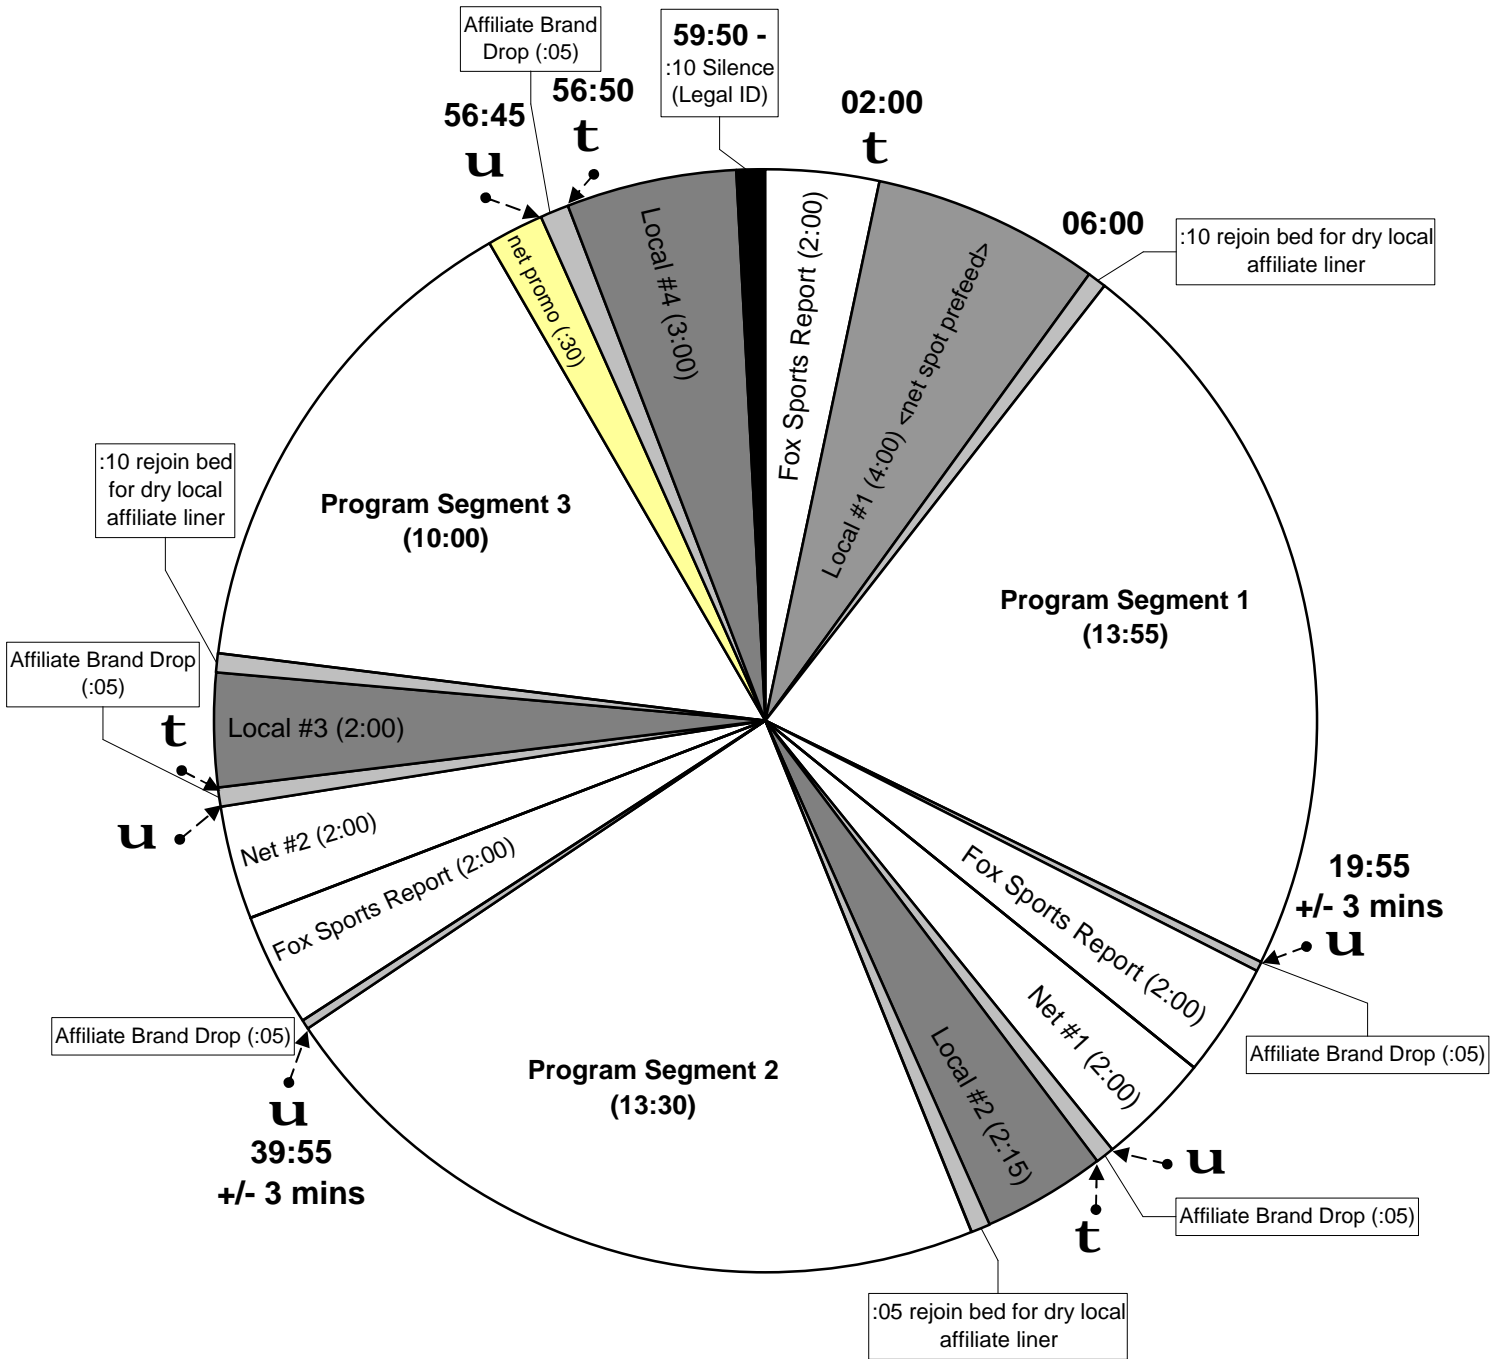

Program Clock

Premiere Starguide III - Premiere Channel 4

- Each hour opens at 06:00. Hard Out at 56:50
- All other breaks float. Network will cover all inside breaks with Network Promos

Call in #: 1-877-99ON-FOX

For Technical Assistance Call
 Premiere Network Operations Center: (800) 276-4431
 Technical Info: <http://engineering.premiereradio.com>

Closure Definitions:

- Relay 1 = Liner Relay over music bed
- Relay 0 = Local Break Relay