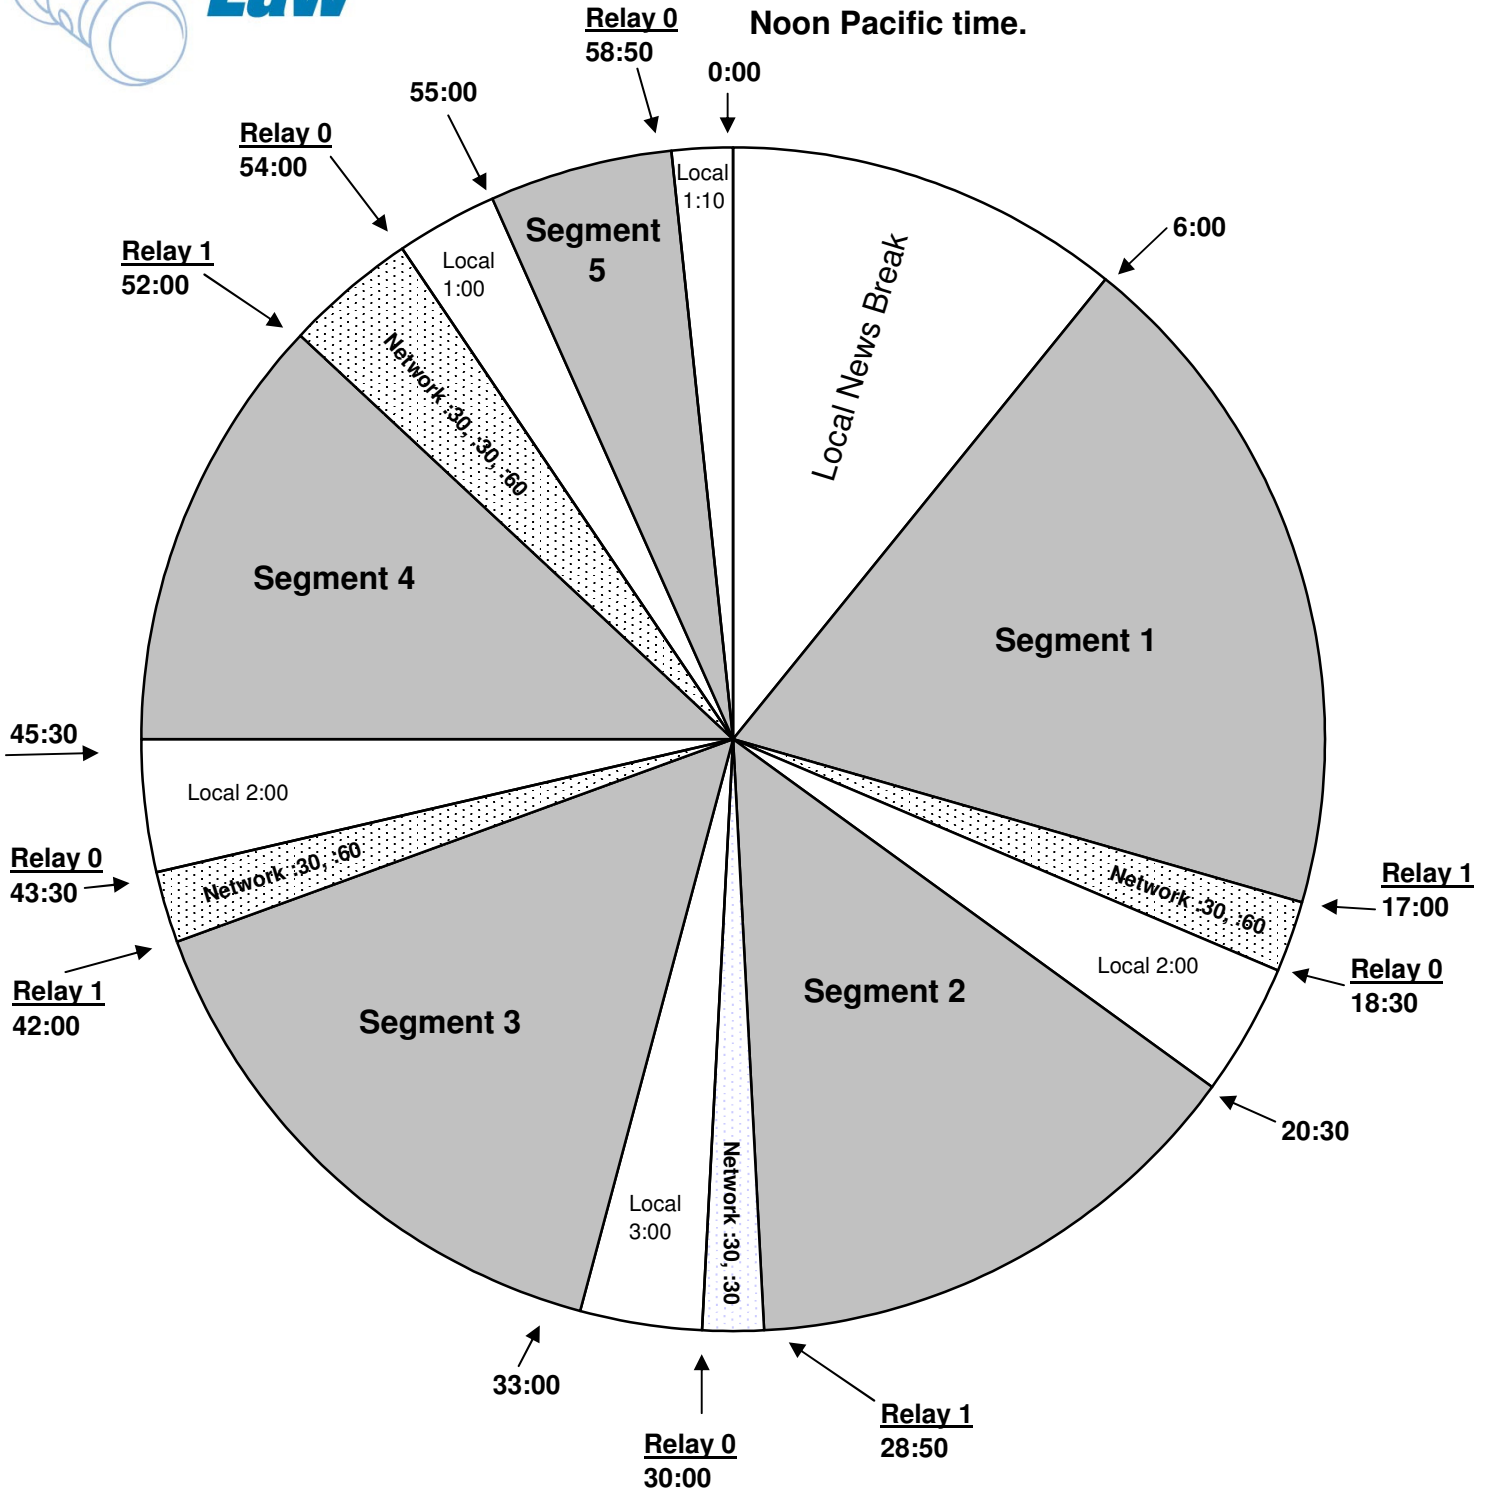

EFFECTIVE DECEMBER 18, 2004
Premiere Channel 1 - Saturdays:
9 AM-12 PM Eastern / 6-9 AM Pacific time
MP3 & MP2 files are available every Friday by
Noon Pacific time.

For Technical Assistance call:

Premiere Engineering: **800-276-4431**

Starguide Receiver Problems: **818-461-5176**

Technical Info: <http://engineering.premiereradio.com>