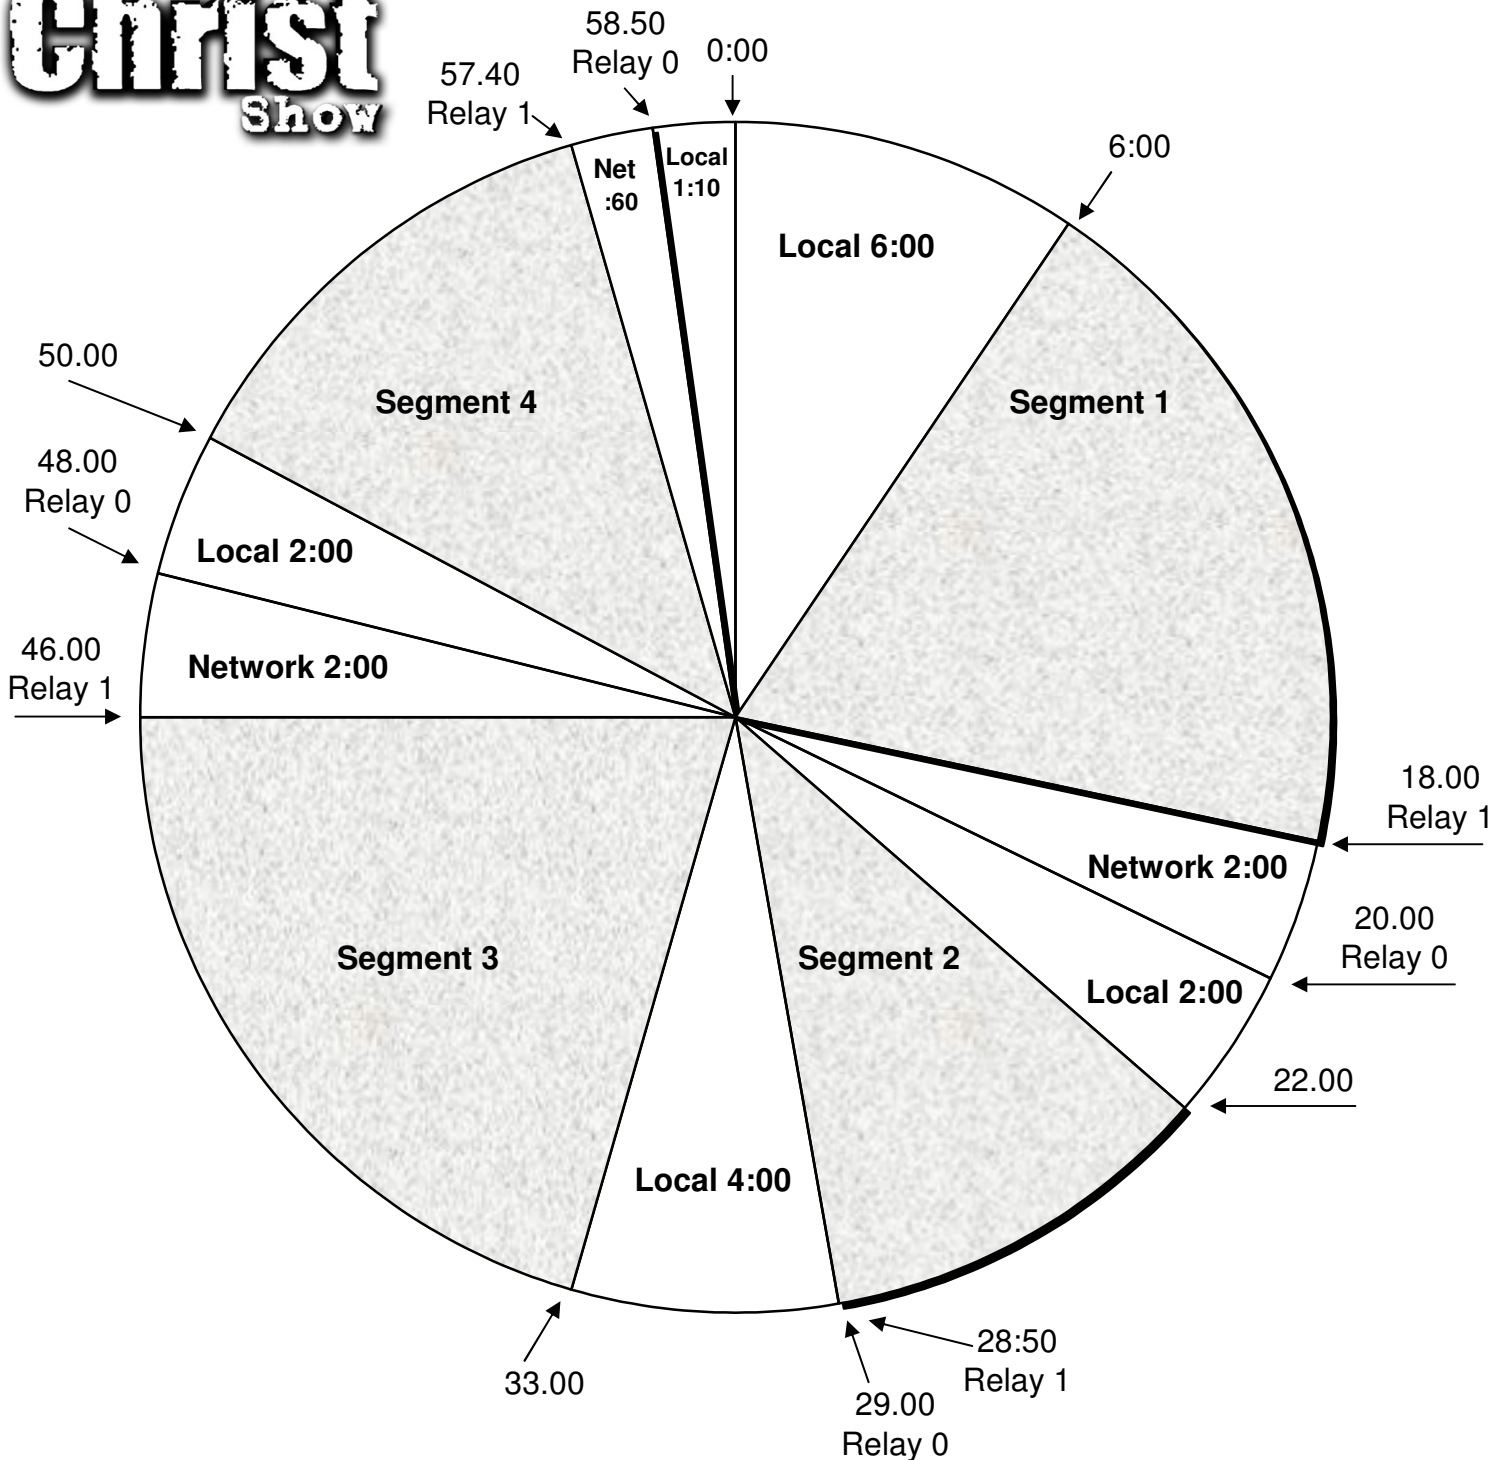

# The Jesus Christ Show

Effective Sunday June 1, 2008  
 Starguide III - Premiere Channel 8  
 Sundays, 9am-12pm Eastern,  
 8-11am Central, 6-9am Pacific time

For Technical Assistance call  
 Premiere Engineering: 800-276-4431  
[www.premiereradio.com/engineering](http://www.premiereradio.com/engineering)

Fixed breaks at 28:50 and 57:40.  
 All other breaks float.  
 Relay 1 fires :10-second liner before breaks.  
 Relay 0 fires local breaks.  
 :10-second rejoin bumpers at 22:00 and  
 50:00. :20-second bumpers at 6:00 & 33:00.