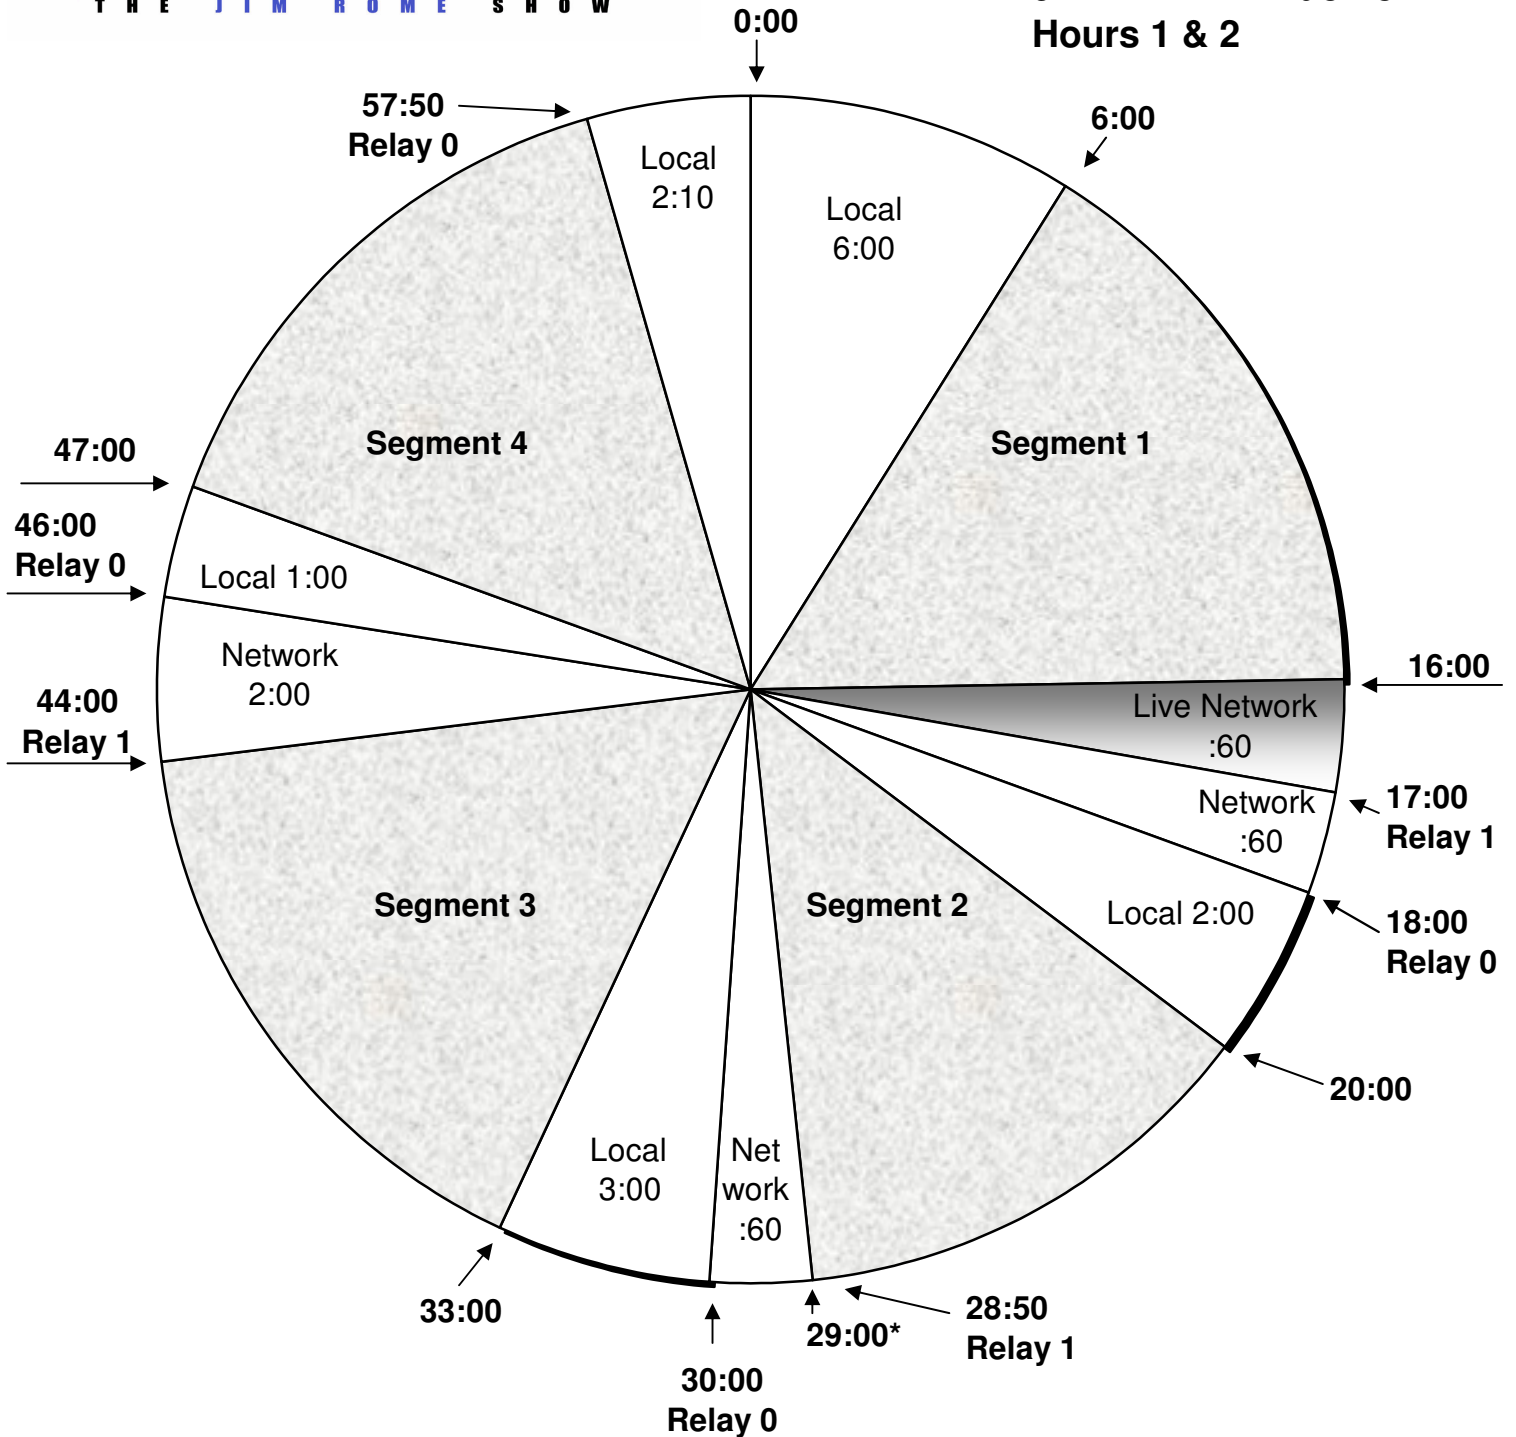

THE JIM ROME SHOW

Effective January 29, 2007  
**STARGUIDE III**  
**Premiere Channel 2**  
**12 - 3 PM Eastern**  
**9 AM - 12 PM Pacific**  
**Hours 1 & 2**

For Technical Assistance call:  
 Premiere Network Operations Center: 800-276-4431  
 Technical Info: [www.premiereradio.com/engineering](http://www.premiereradio.com/engineering)

\* Hours 1 & 2, Network :60 at :29, Relay 0 at :30.  
 \* Hour 3, Local :60 at :29, Relay 0 fires at :29.  
 Hard out at 57:50. All other breaks float.  
 Relay 1 fires liner before network breaks.  
 :10-second rejoin bumpers at 20:00 & 47:00.  
 :20-second rejoin bumper at 33:00.  
 Relay 0 fires local breaks.