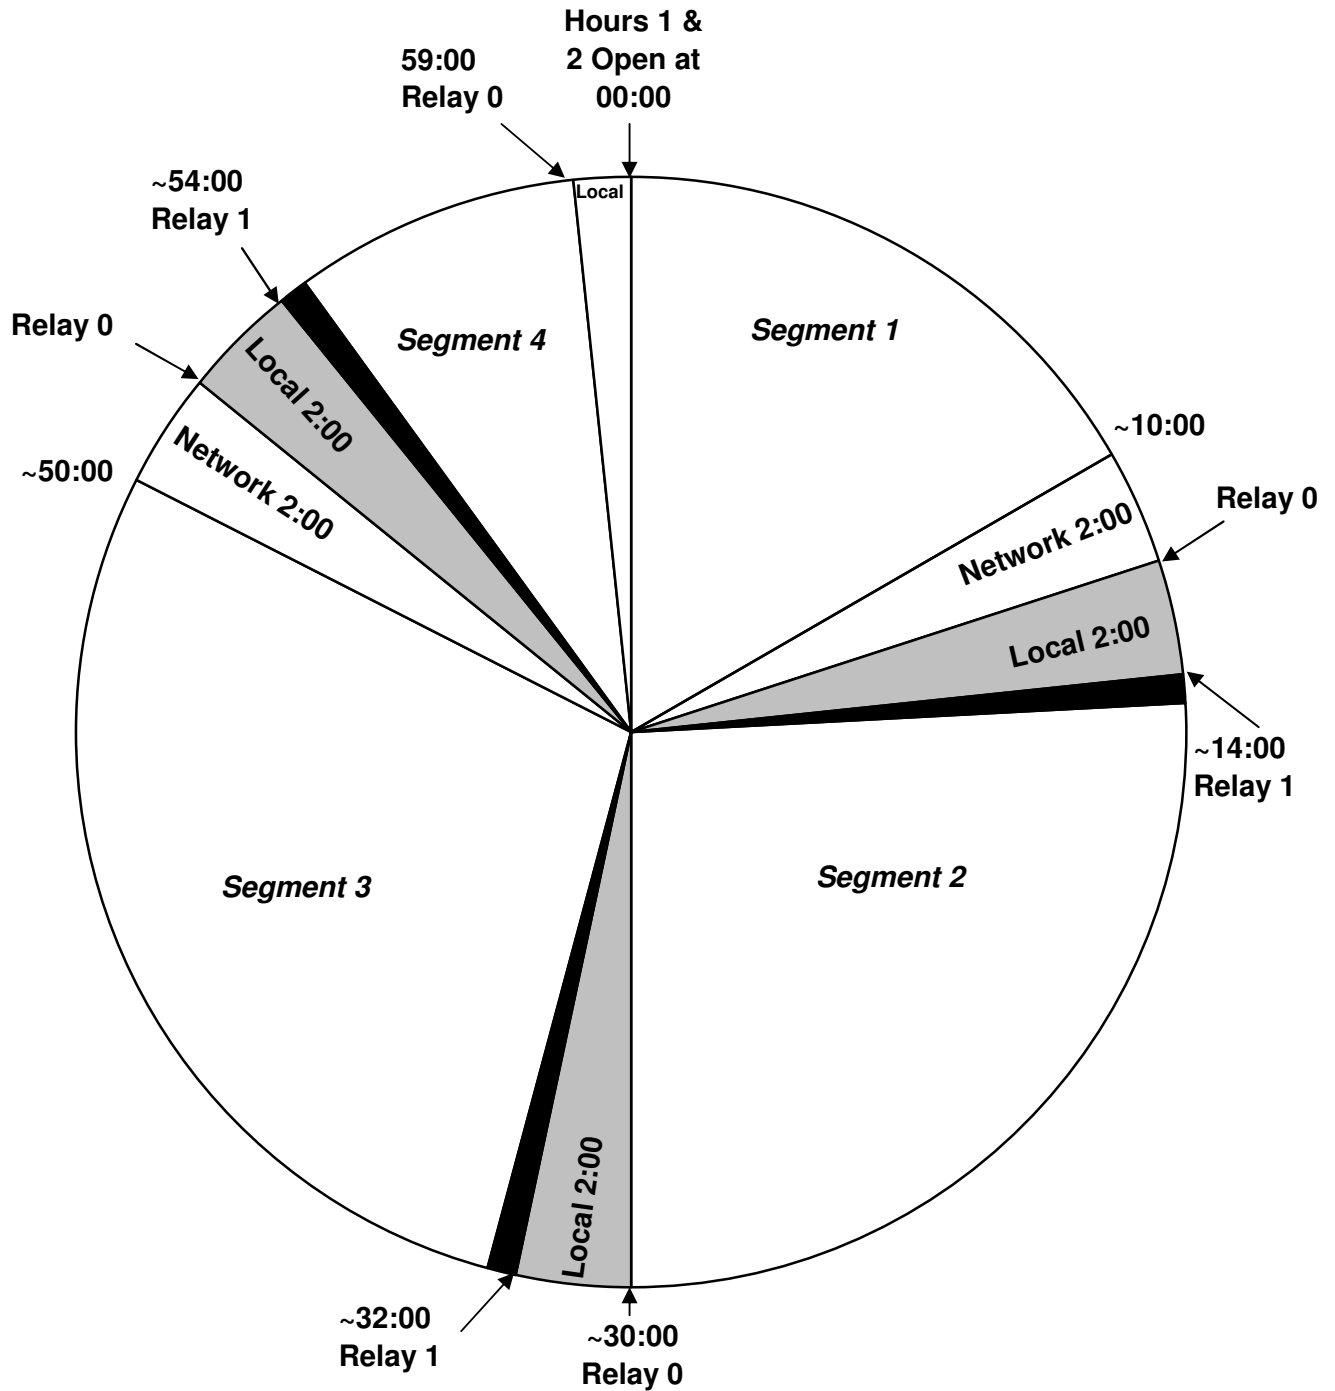

**Program Clock- Effective Sept. 24, 2006**

**STARGUIDE III - Premiere Channel 5**

**Sundays: 8-10 AM Eastern, 7-9 AM Central,  
5-7 AM Pacific Time**

For Technical Assistance Call  
Premiere Network Operations Center: (800) 276-4431  
Technical Info: <http://engineering.premiereradio.com>

Fixed open at 00:00 and close at 59:00.  
All other breaks float.  
Relay 0 fires local stopsets  
Relay 1 fires liner before :10 bumper music