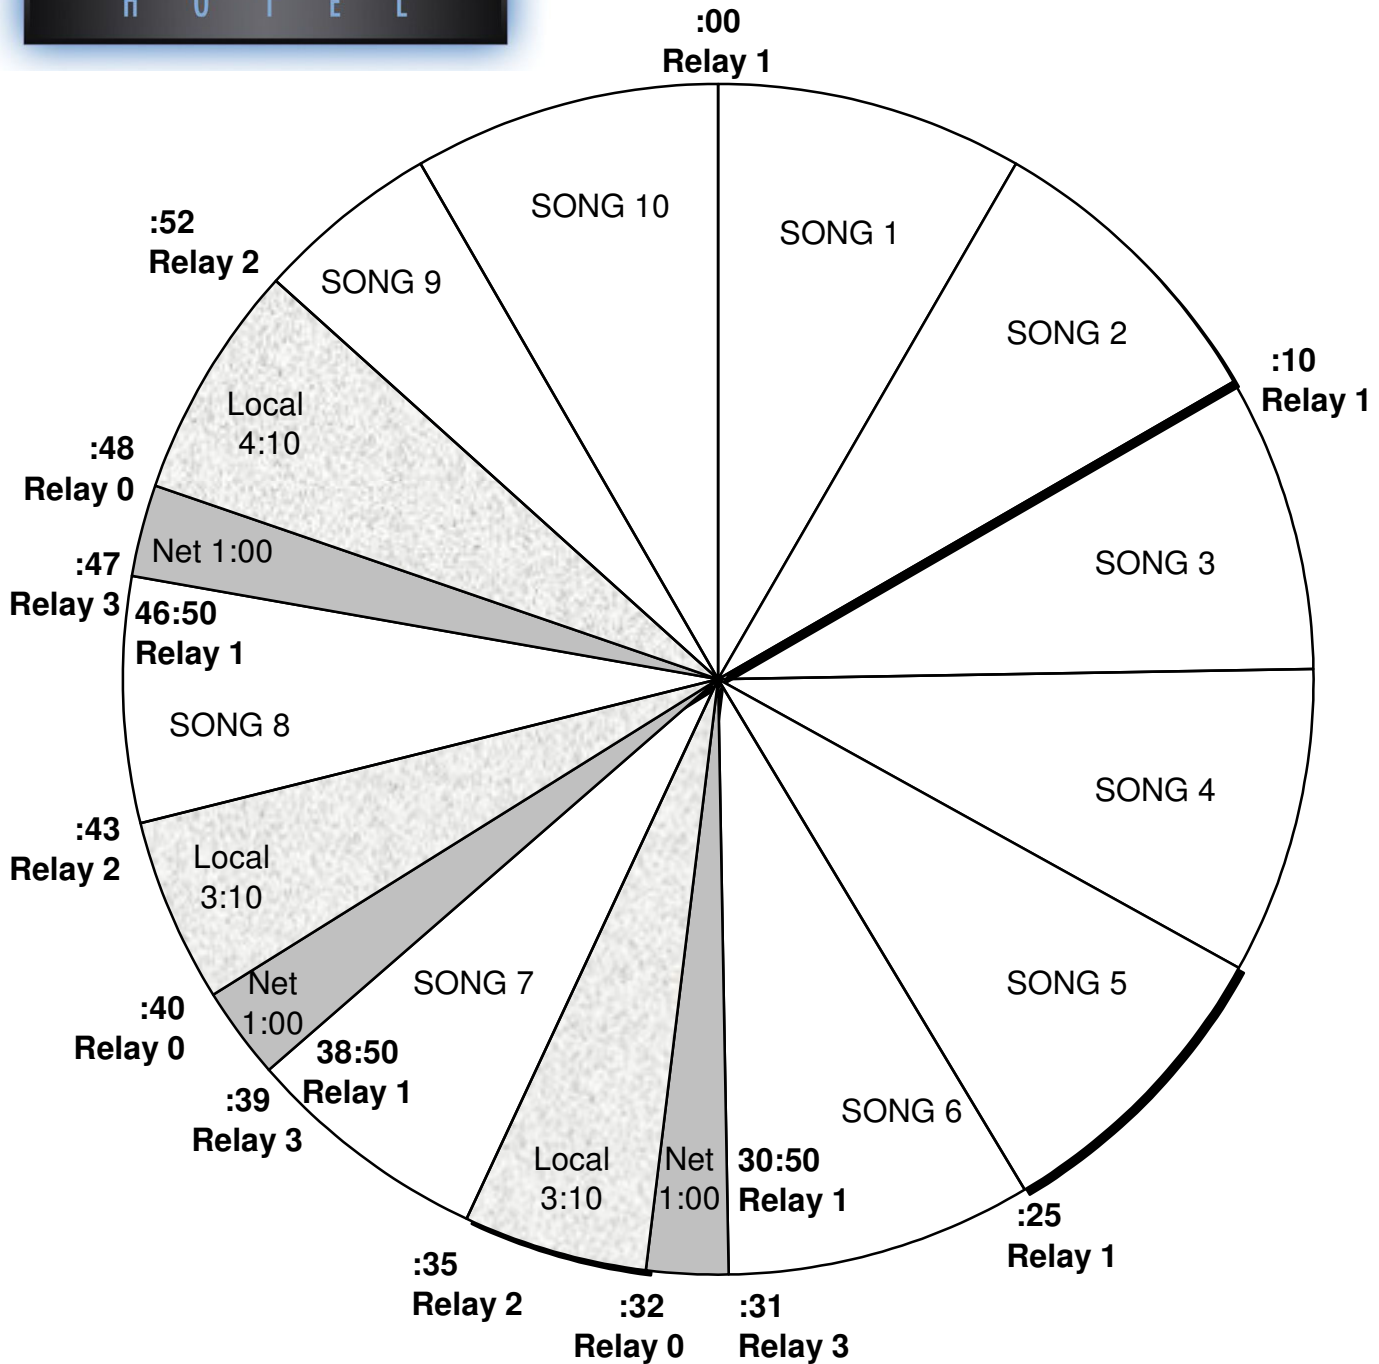

Effective March 26, 2007
StarGuide III - Premiere Channel 6
Sunday-Friday, 7pm-12am Eastern

For Technical Assistance call:
 Premiere Engineering: **800-276-4431**
www.premiereradio.com/engineering

All breaks float including top of hour.
 Produced local i.d.'s fire after each local break.
 Relay 0: Local break, automation segment record stop & fired at the very end of the show (at :59:57).
 Relay 1: Local :10-second cold-voice liners.
 Relay 2: Show start, rejoin, internet rejoin & automation segment record start.
 Relay 3: Internet stream break.
 Hour 1: Show intro with Keith and talk breaks before :15, :30 & :55.
 Hours 2-5: talk breaks at :00, :20, :30 & :55.