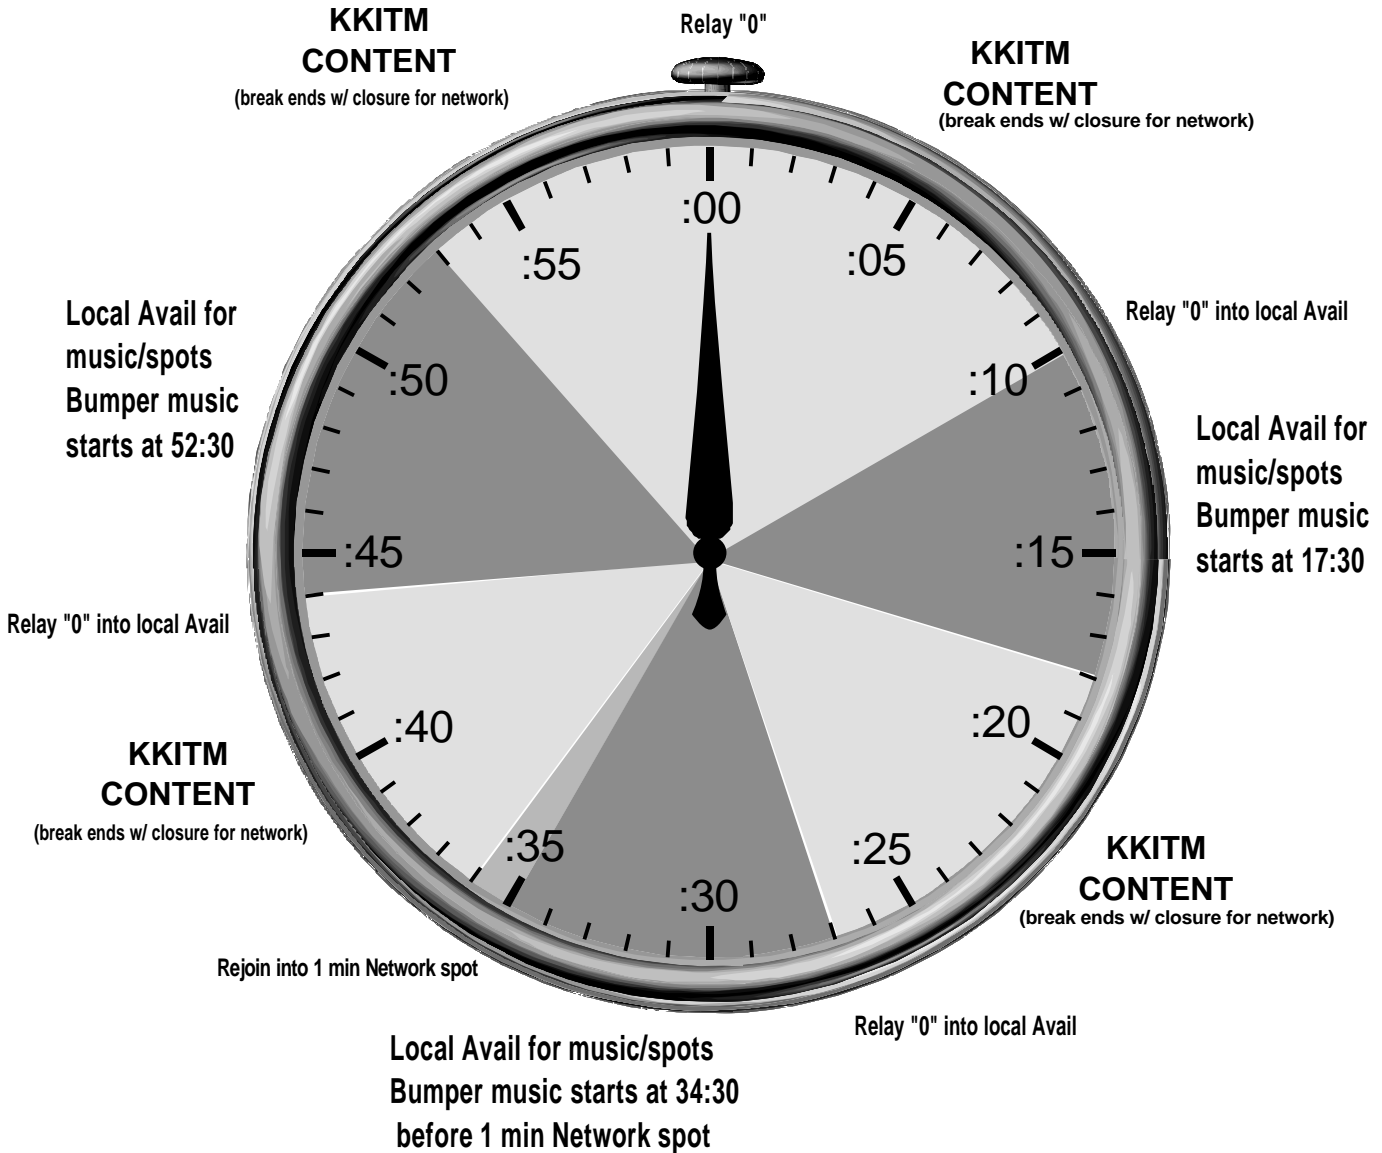

NEW SHOW CLOCK STARTS DEC. 15, 2004

**SHOW CLOCK**  
(5,6,7,8, and 9am)

- \*BREAKS FLOAT UP TO 10 MINUTES EITHER SIDE OF TARGET TIME
- \* PREMIERE STARGUIDE 7L 7R
- \* SHOW STARTS AT EXACTLY 5:00:00AM CST/6:00:00AM LIVE

TOTALS	
Kidd Content	34 minutes
Music Time	14 minutes
Spot Time/Local	11 minutes
Network	1 minute
<b>TOTAL:</b>	<b>60 minutes</b>