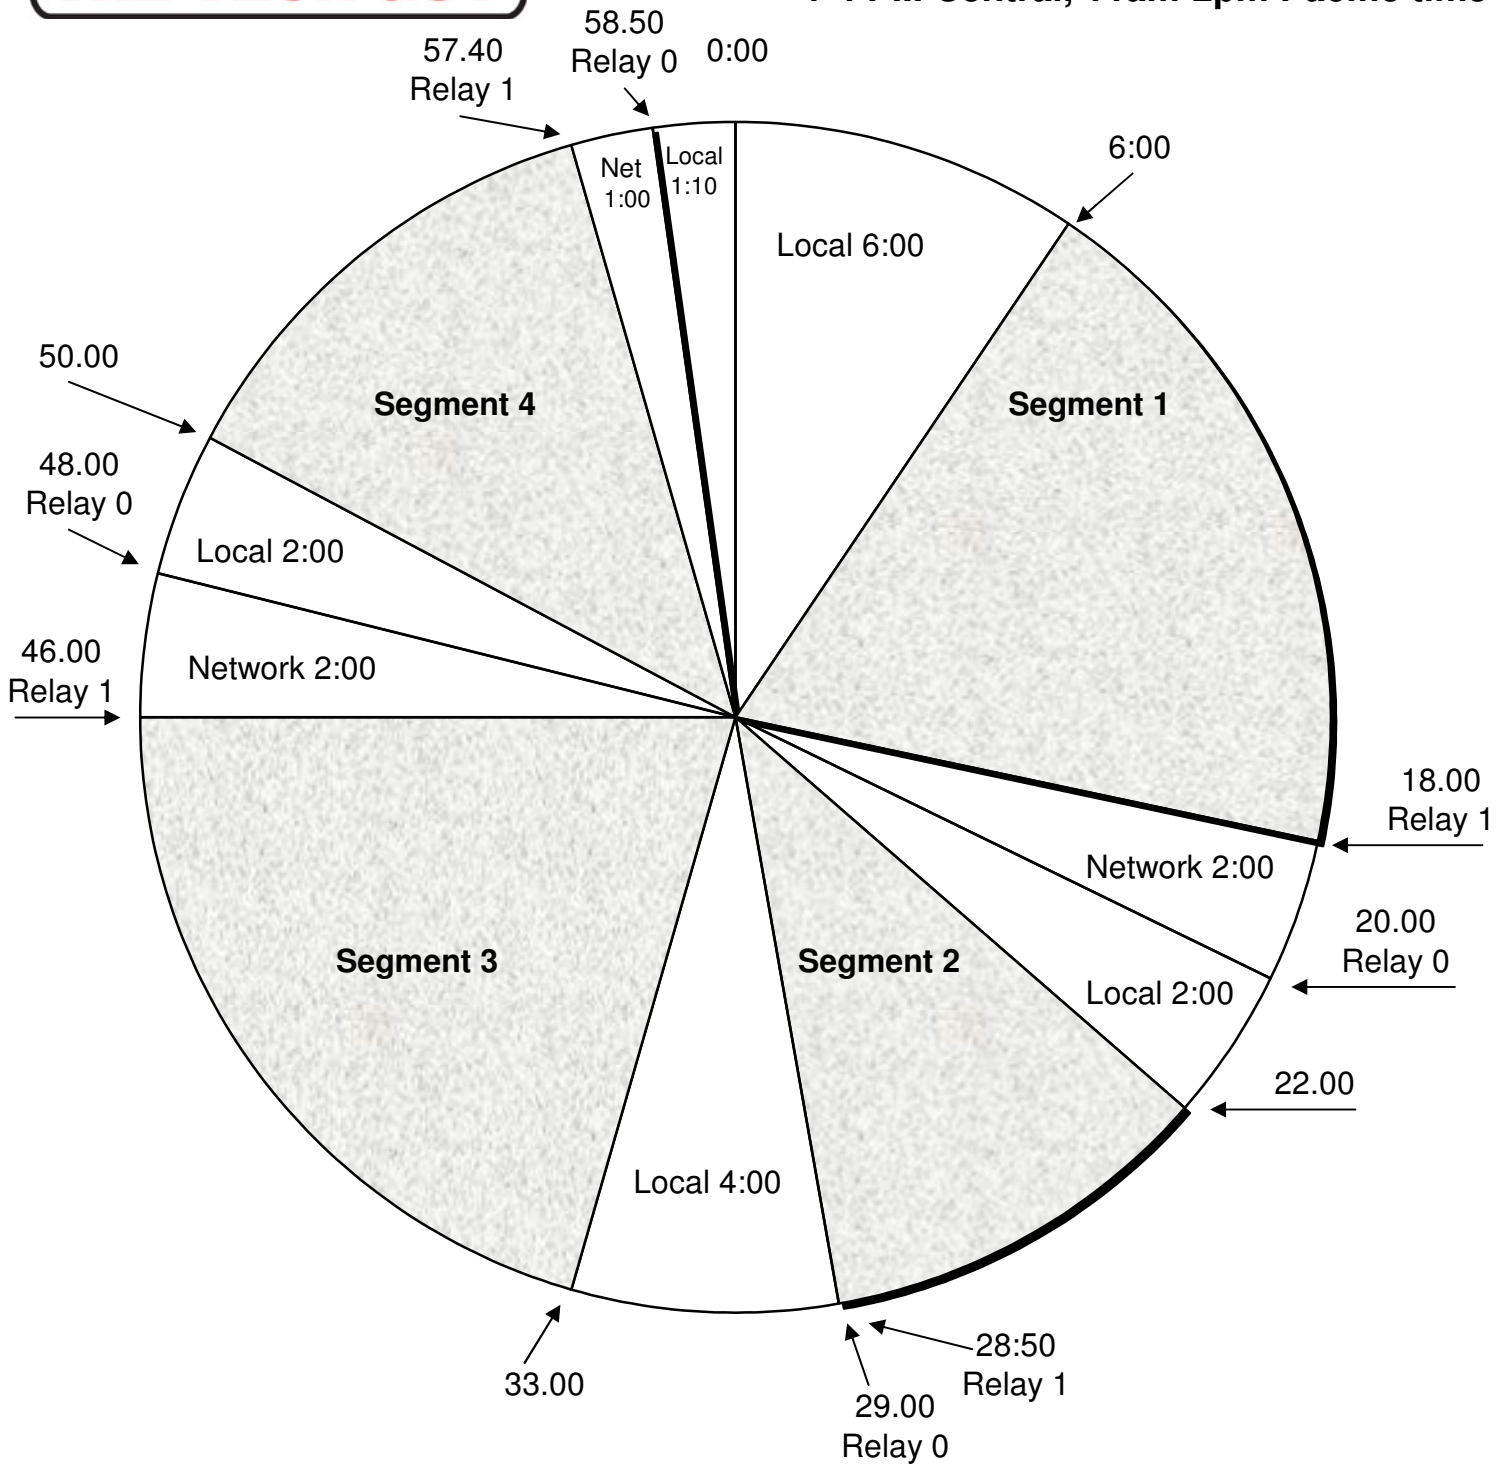

# LEO LAPORTE THE TECH GUY

Effective February 17, 2007  
 Starguide III - Premiere Channel 7  
 Saturdays & Sundays, 2-5 PM Eastern,  
 1-4 PM Central, 11am-2pm Pacific time

For Technical Assistance call:  
 Premiere Engineering: 800-276-4431  
[www.premiereradio.com/engineering](http://www.premiereradio.com/engineering)

Fixed breaks at 28:50 and 57:40.  
 All other breaks float.  
 Relay 1 fires :10-second liner before breaks.  
 Relay 0 fires local breaks.  
 :10-second rejoin bumpers at 22:00 and 50:00.  
 :20-second rejoin bumper at 33:00.