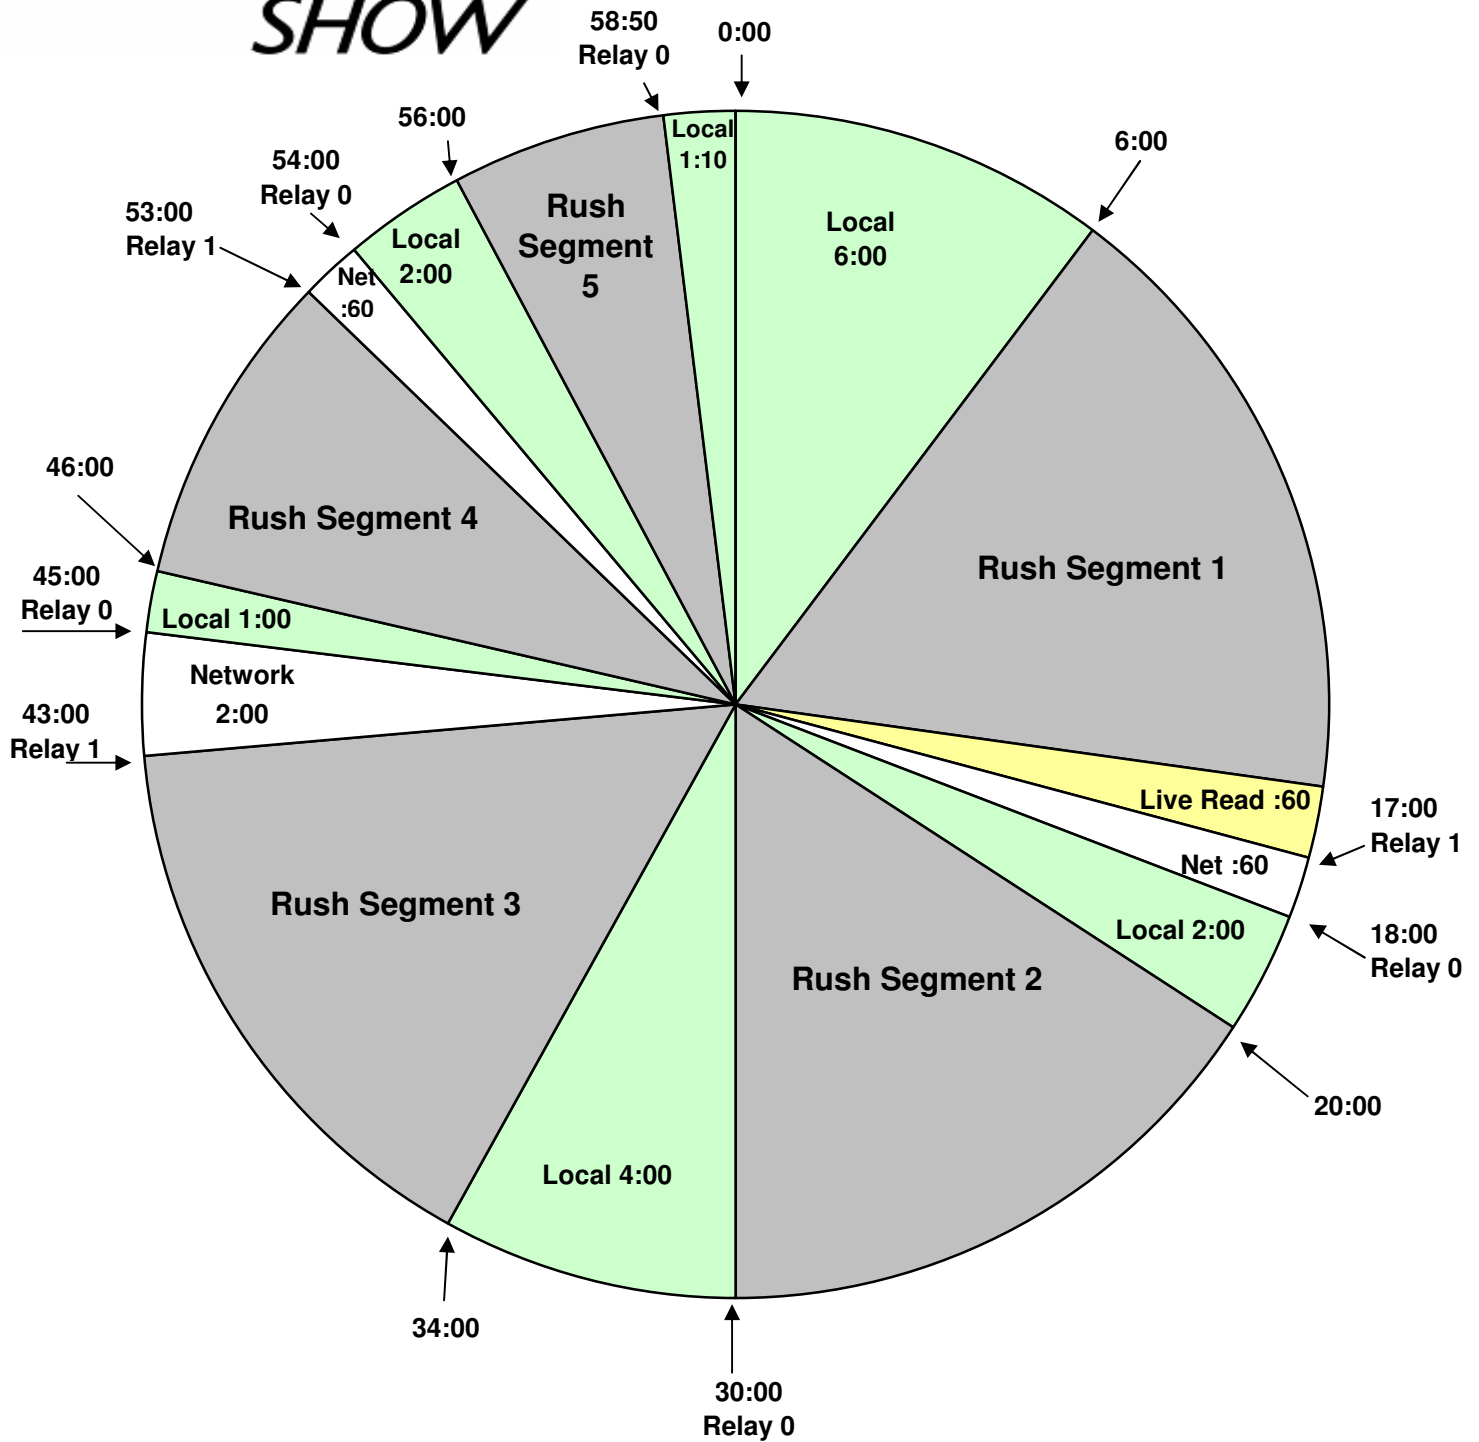

THE RUSH LIMBAUGH SHOW

Effective December 29, 2008
 STARGUIDE III - Premiere Channel 1
 12-2 PM Eastern/ 9-11 AM Pacific
 Hours 1 & 2

For Technical Assistance call:
 Premiere Network Operations Center: 800-276-4431
 Technical Info: www.premiereradio.com/engineering

Relay 1 fires :05-second local liners before network breaks. Relay 0 fires local breaks.
 :10-second rejoin bumpers follow all breaks.
 Hard outs at 30:00 and 58:50. All other breaks float.
 *The Live Read :60 at 16:00 may float to another position in the hour or it may be replaced by a recorded spot. In that case, the network break would be 2:00 minutes.