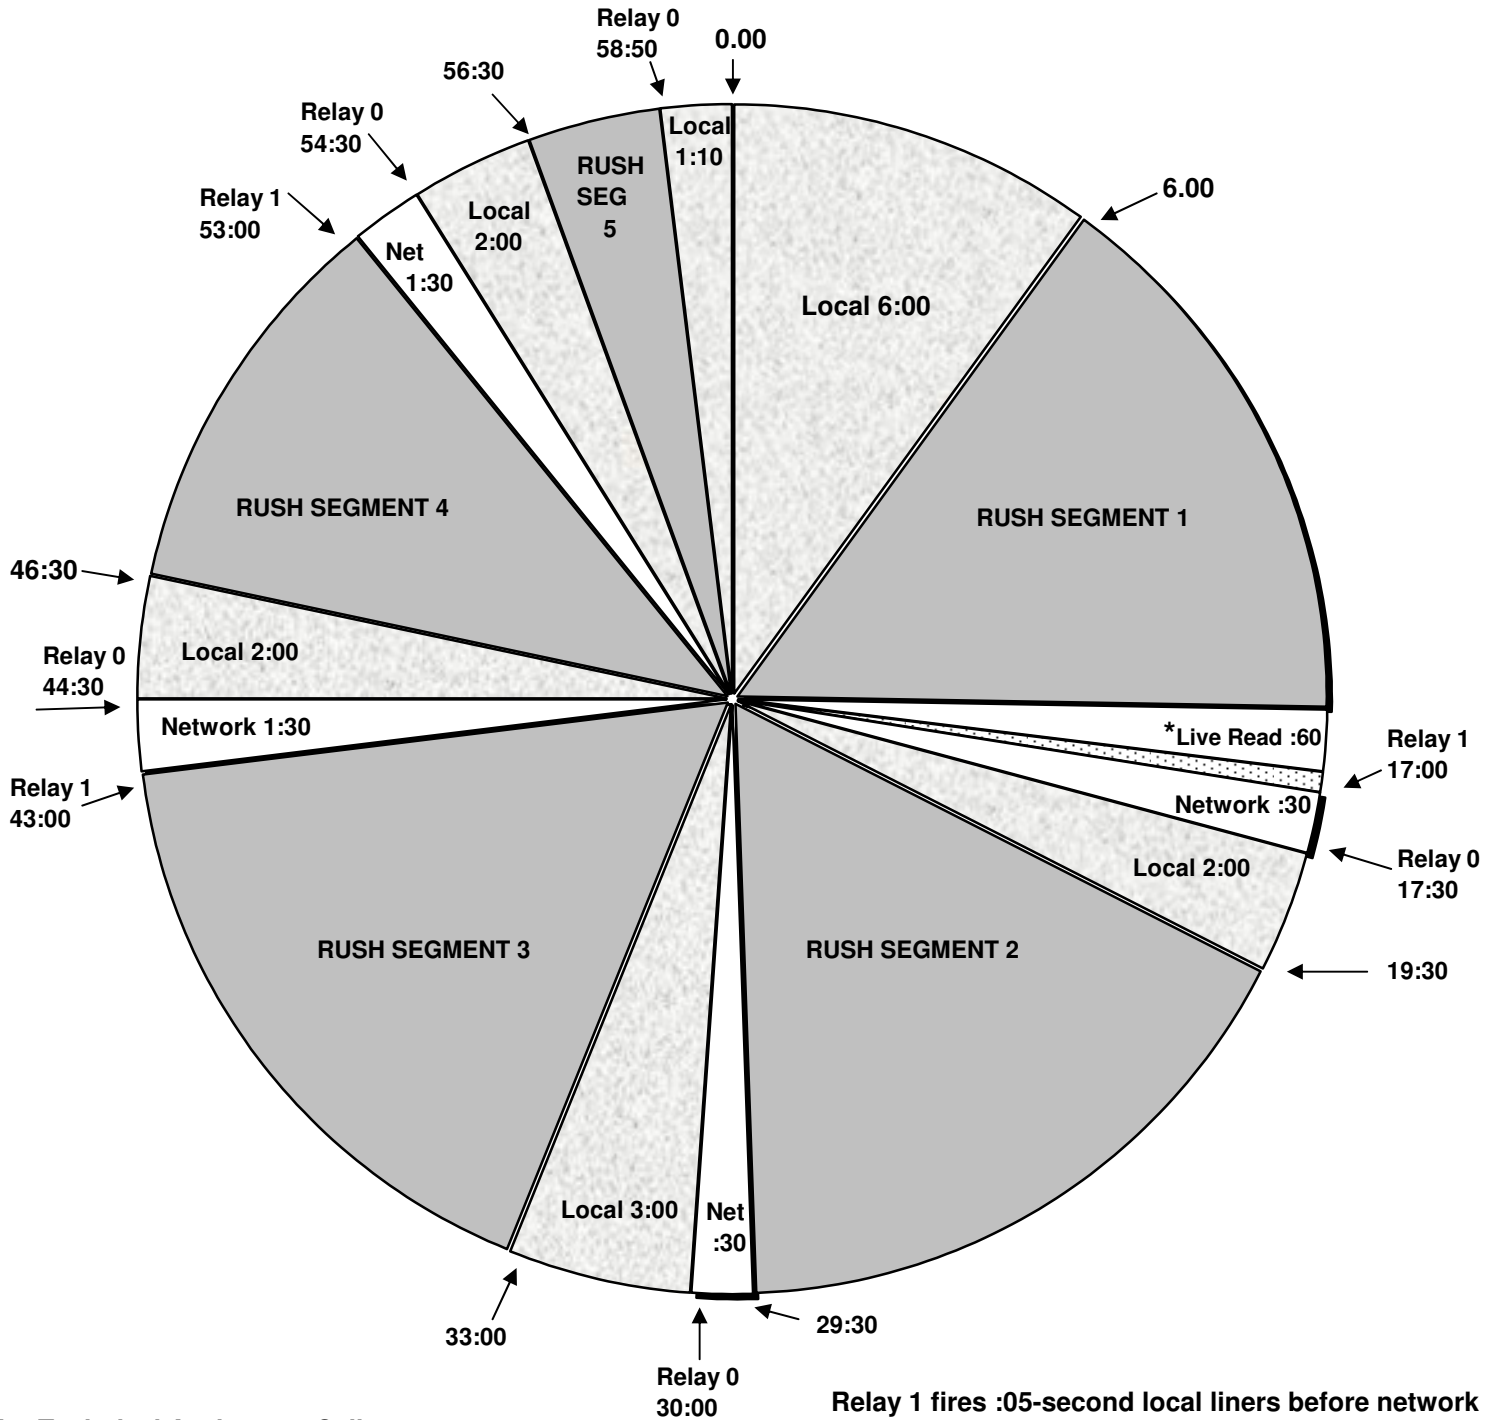

# THE RUSH LIMBAUGH SHOW

Hours 1 & 2 - Effective December 31, 2007  
 Starguide III - Premiere Channel 1  
 12 - 2 PM Eastern/ 11 AM - 1 PM Central  
 9 AM-11 AM Pacific time

For Technical Assistance Call  
 Premiere Network Operations Center: (800) 276-4431  
 Technical Info: <http://engineering.premiereradio.com>

Relay 1 fires :05-second local liners before network breaks (except at 29:30). Relay 0 fires local breaks. :10-second rejoin bumpers follow all breaks. Hard outs at 29:30 and 58:50. All other breaks float. \* The Live Read :60 at 16:00 may float to another position in the hour or it may be replaced by a recorded spot. In that case, the network break would then be :90-seconds.