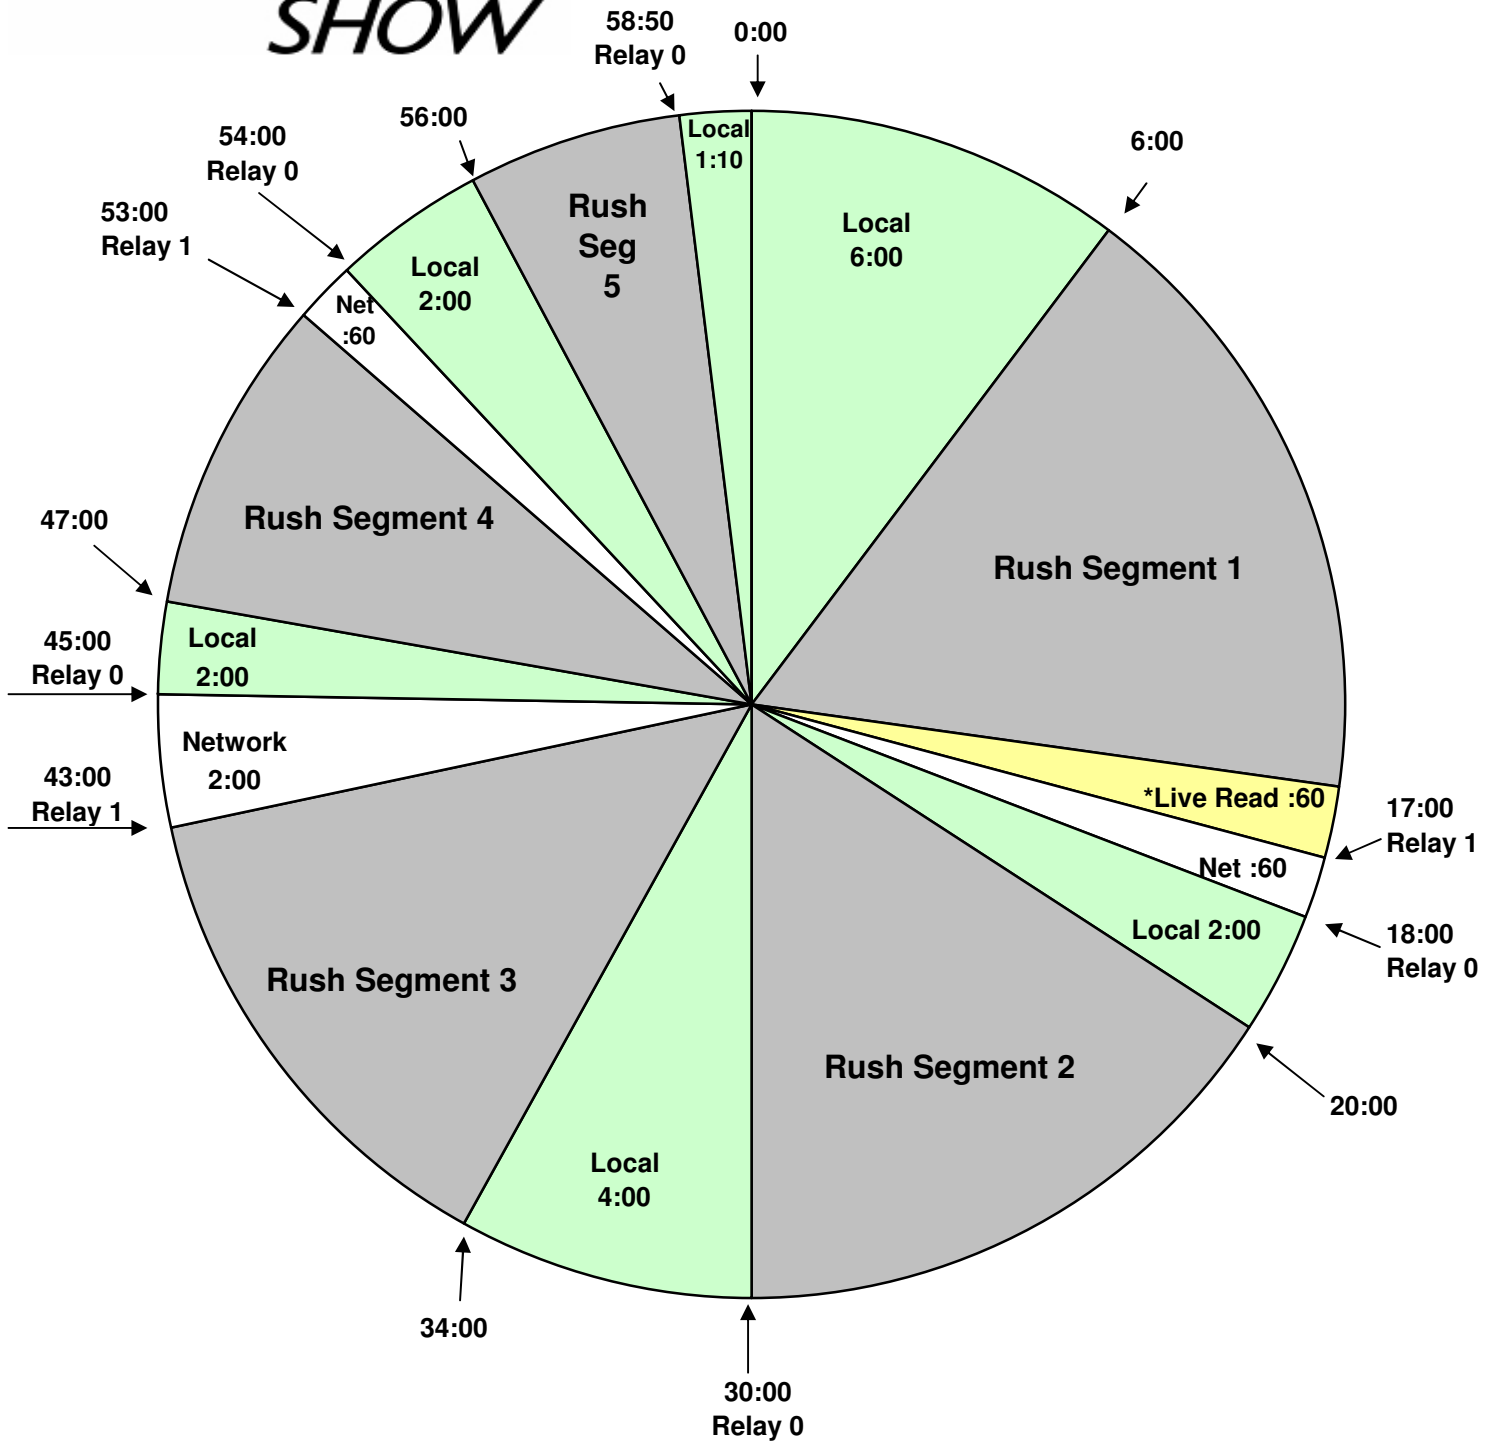

THE RUSH LIMBAUGH SHOW

Effective December 29, 2008
 STARGUIDE III - Premiere Channel 1
 2-3 PM Eastern/ 11 AM-12 PM Pacific
Hour 3

For Technical Assistance call:
 Premiere Network Operations Center: 800-276-4431
 Technical Info: www.premiereradio.com/engineering

Relay 1 fires :05-second local liners before network breaks. Relay 0 fires local breaks.
 :10-second rejoin bumpers follow all breaks.
 Hard outs at 30:00 and 58:50. All other breaks float.
 *The Live Read :60 at 16:00 may float to another position in the hour or it may be replaced by a recorded spot. In that case, the network break would be 2:00 minutes.