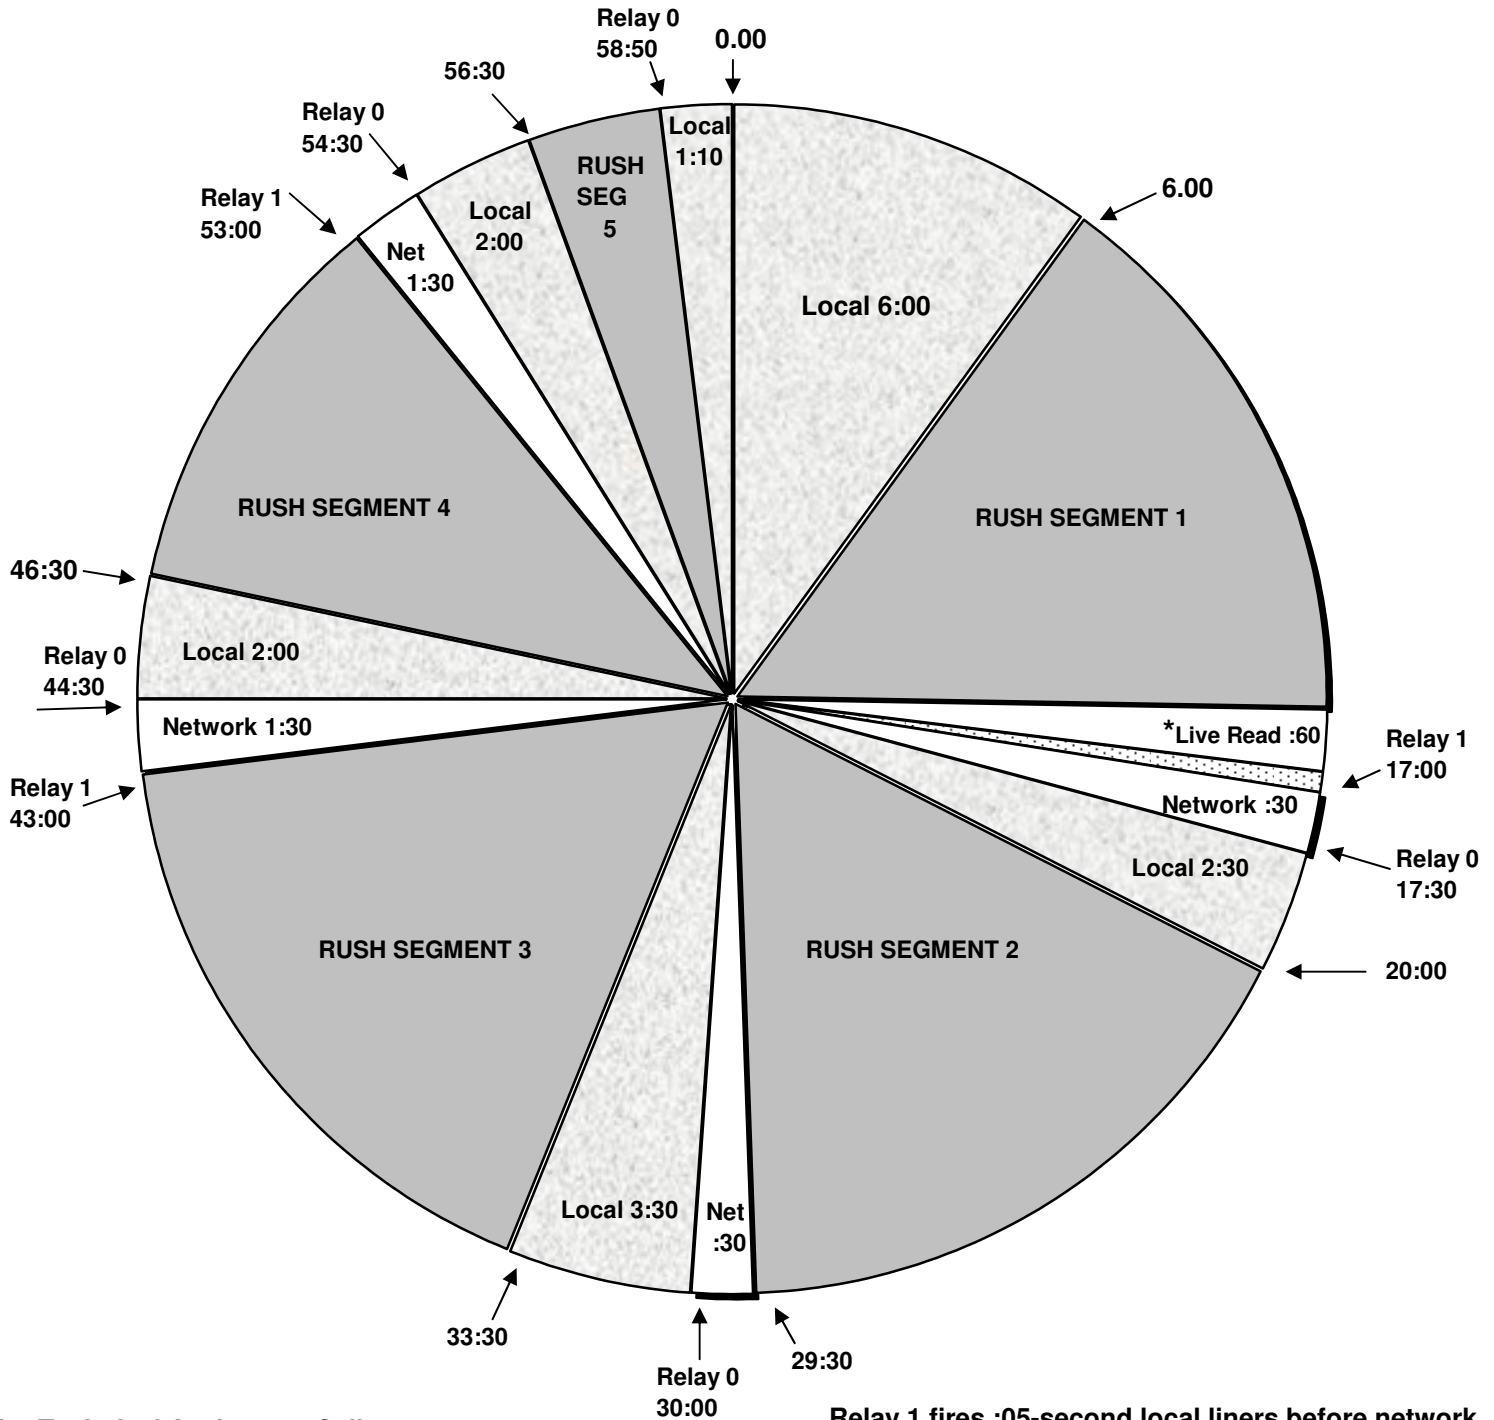

THE RUSH LIMBAUGH SHOW

Hour 3 - Effective December 31, 2007
 Starguide III - Premiere Channel 1
 2-3 PM Eastern/ 1-2 PM Central
 11 AM-12 PM Pacific time

For Technical Assistance Call
 Premiere Network Operations Center: (800) 276-4431
 Technical Info: <http://engineering.premiereradio.com>

Relay 1 fires :05-second local liners before network breaks (except at 29:30). Relay 0 fires local breaks. :10-second rejoin bumpers follow all breaks. Hard outs at 29:30 and 58:50. All other breaks float. * The Live Read :60 at 16:00 may float to another position in the hour or it may be replaced by a recorded spot. In that case, the network break would then be :90-seconds.