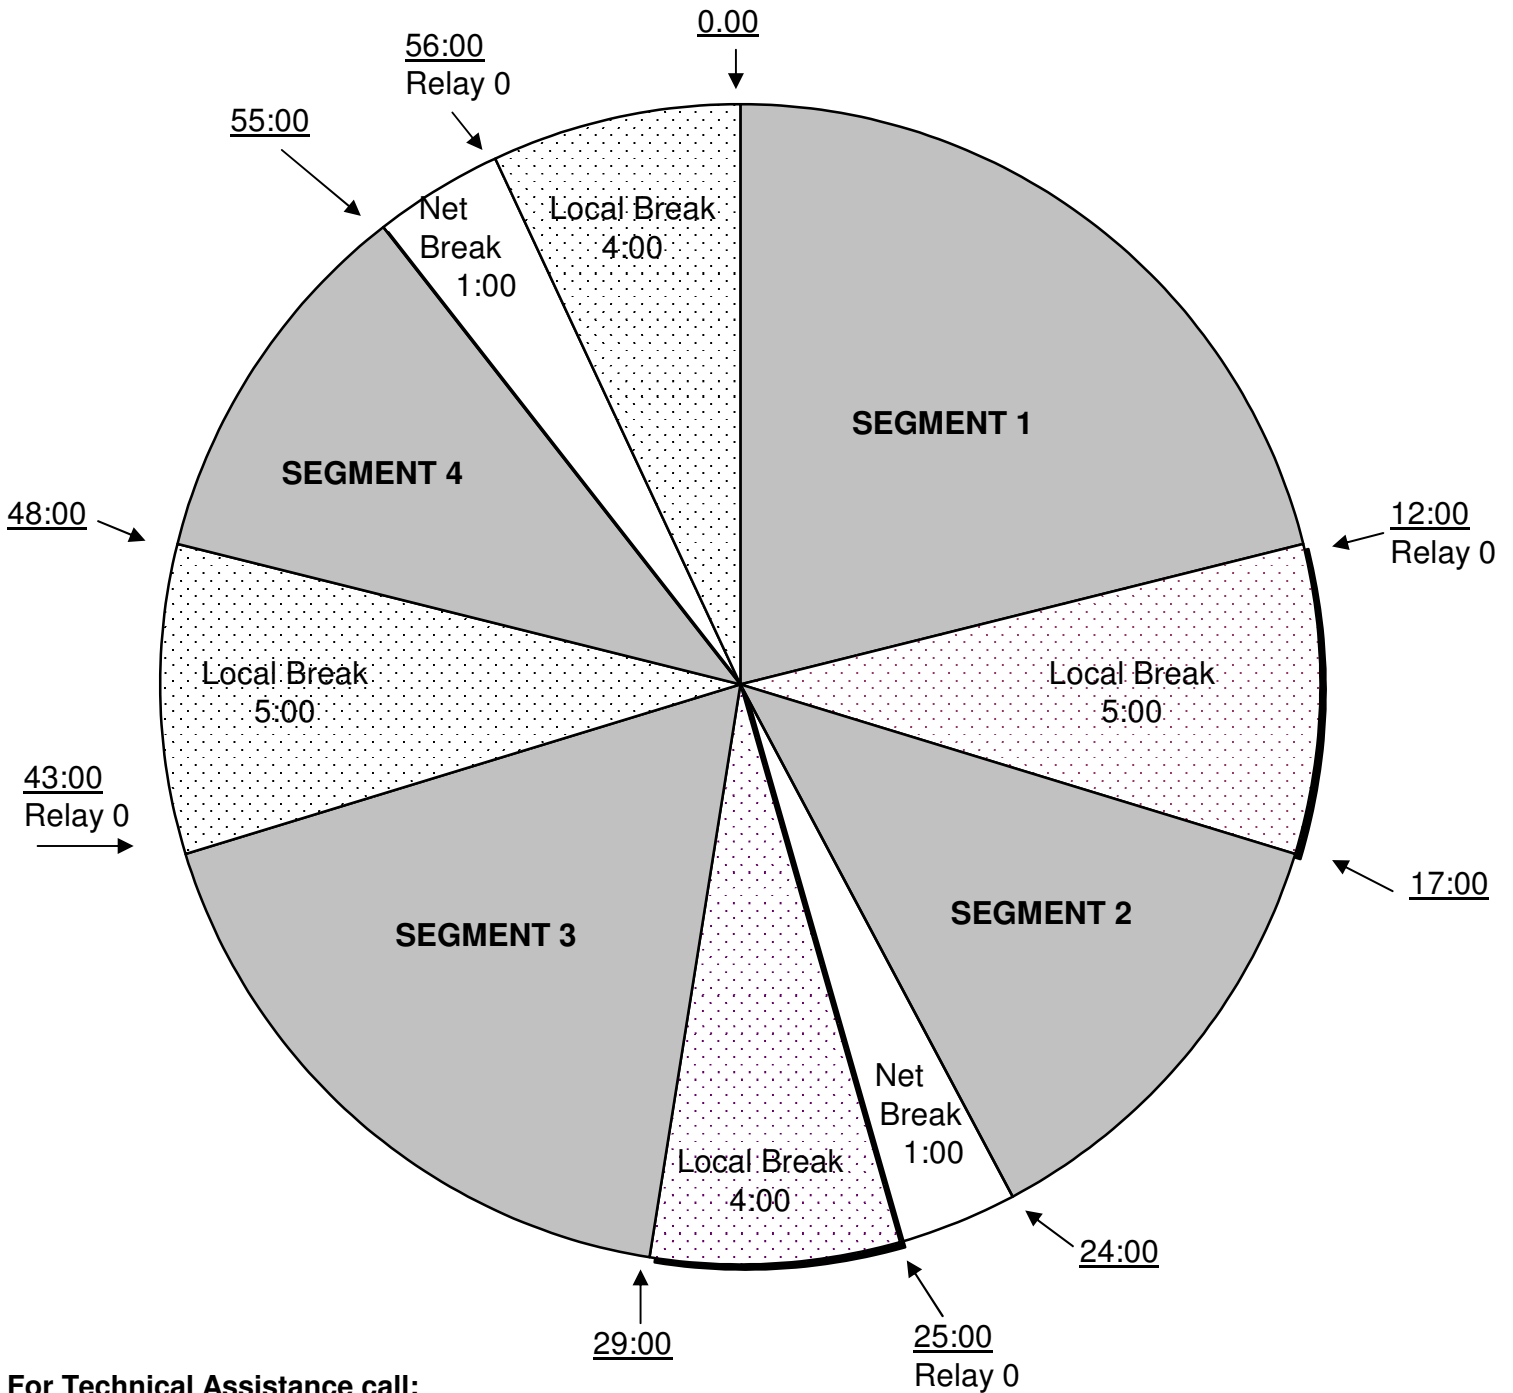

Program Clock

STARGUIDE III - Premiere Channel 12

Monday - Friday

6:00am - 10:00am Eastern

3:00am - 7:00am Pacific

For Technical Assistance call:

Premiere Network Operations Center: 800-276-4431

Technical Info: <http://engineering.premiereradio.com>

All breaks float.
Relay 0 fires local stop sets

revised 10/3/05