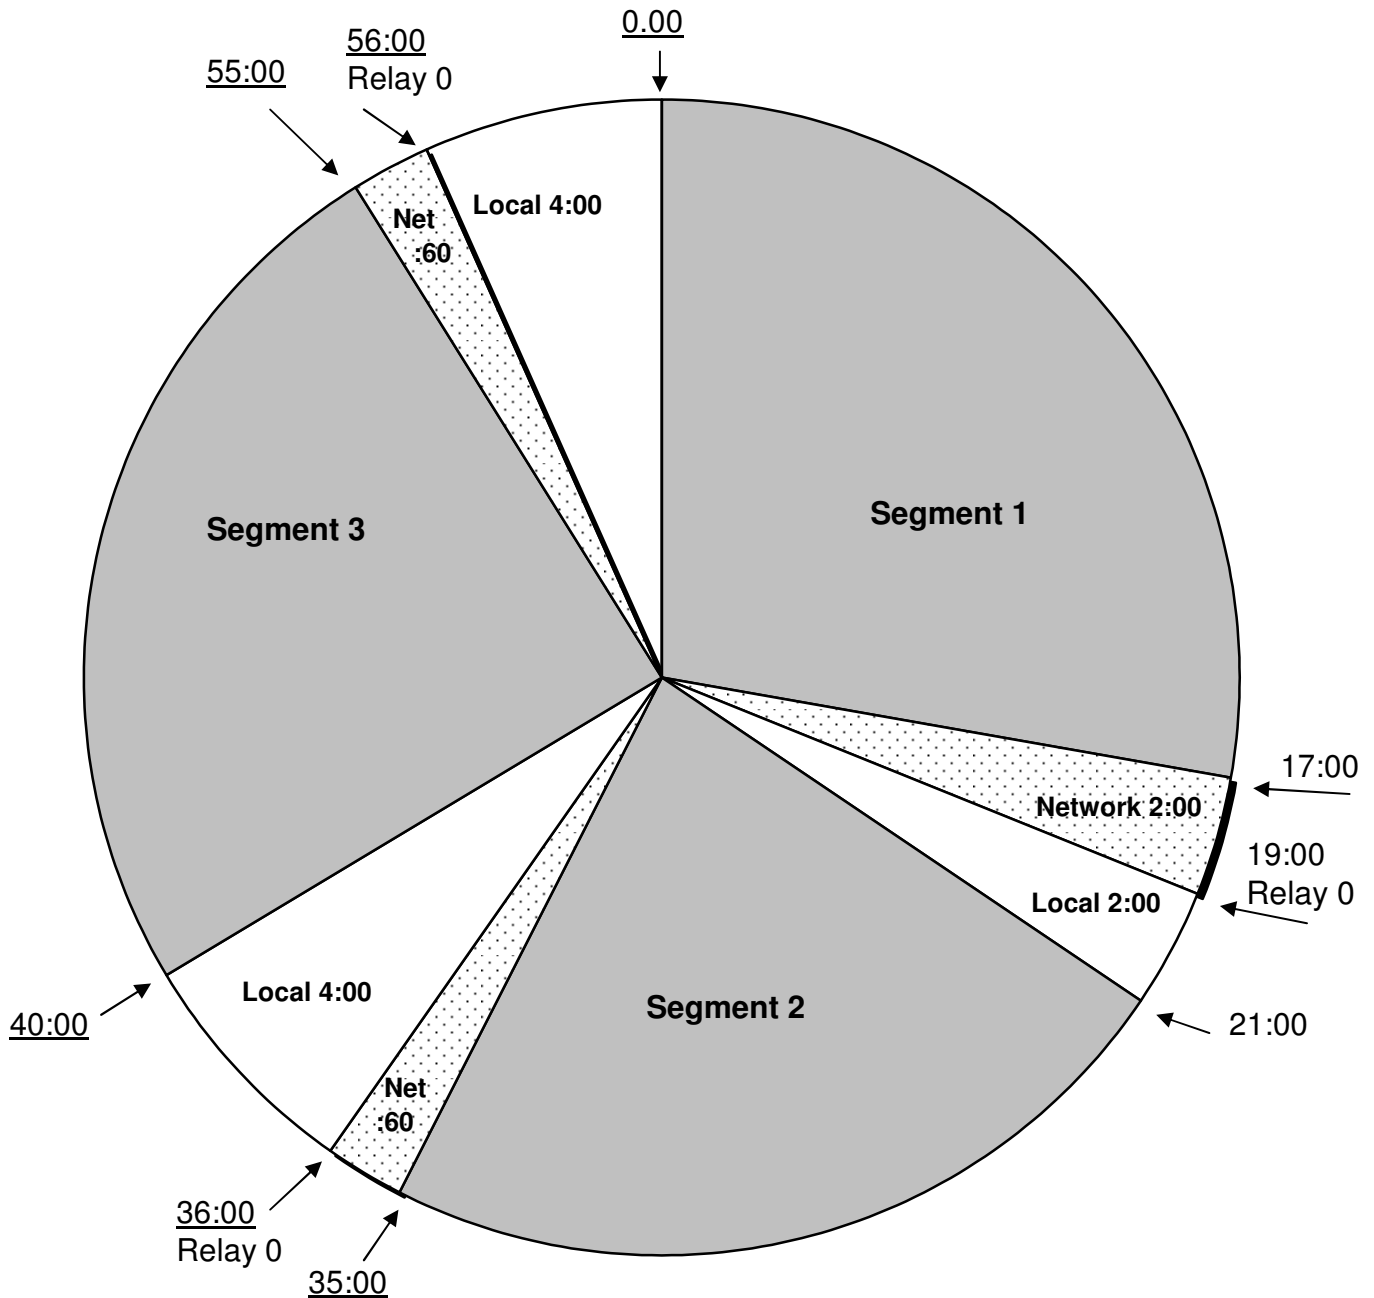

THE STEVE HARVEY
MORNING SHOW

Weekend Program Clock
Effective Saturday, June 7, 2008
Starguide III - Premiere Channel 12
6-10 am Eastern/ 5-9 am Central/
3-7 am Pacific time

For Technical Assistance call:
Premiere Network Operations Center: 800-276-4431
Technical Info: <http://engineering.premiereradio.com>

All Breaks Float
Relay 0 fires local breaks