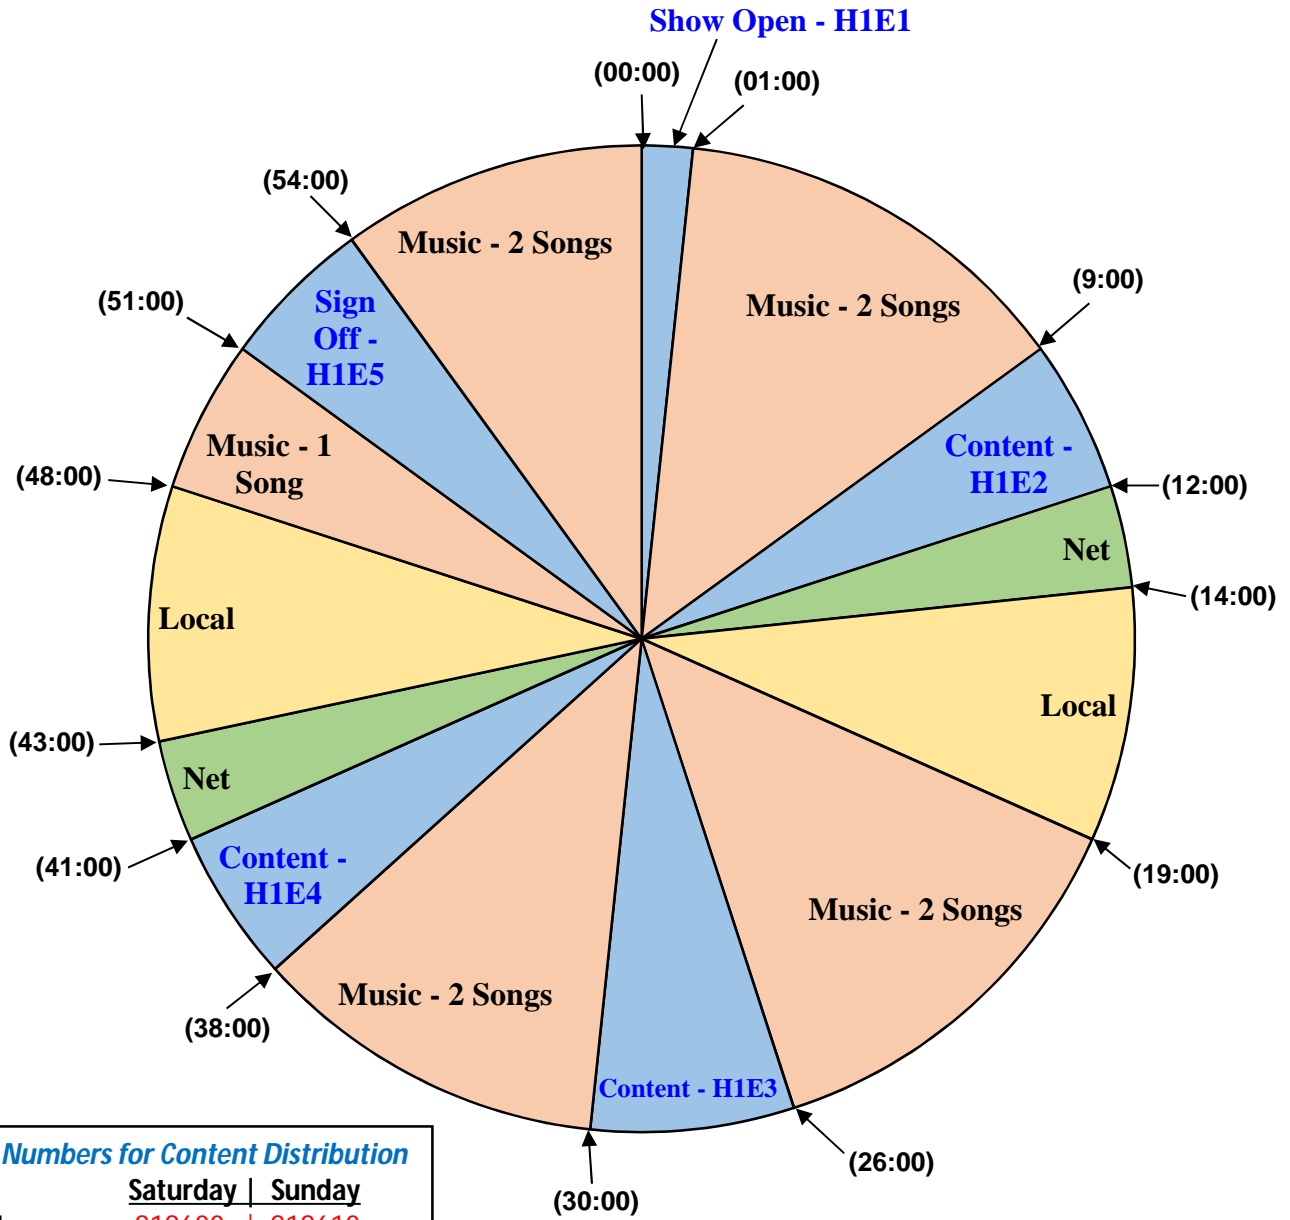

**PROGRAM CLOCK**  
**Effective October 13, 2018**  
**FTP and WAN**

**Cart Numbers for Content Distribution**

	<u>Saturday</u>	<u>Sunday</u>
H1E1	919600	919610
H1E2 + Net	919601	919611
H1E3	919602	919612
H1E4 + Net	919603	919613
H1E5	919604	919614

Segment lengths are approximate.