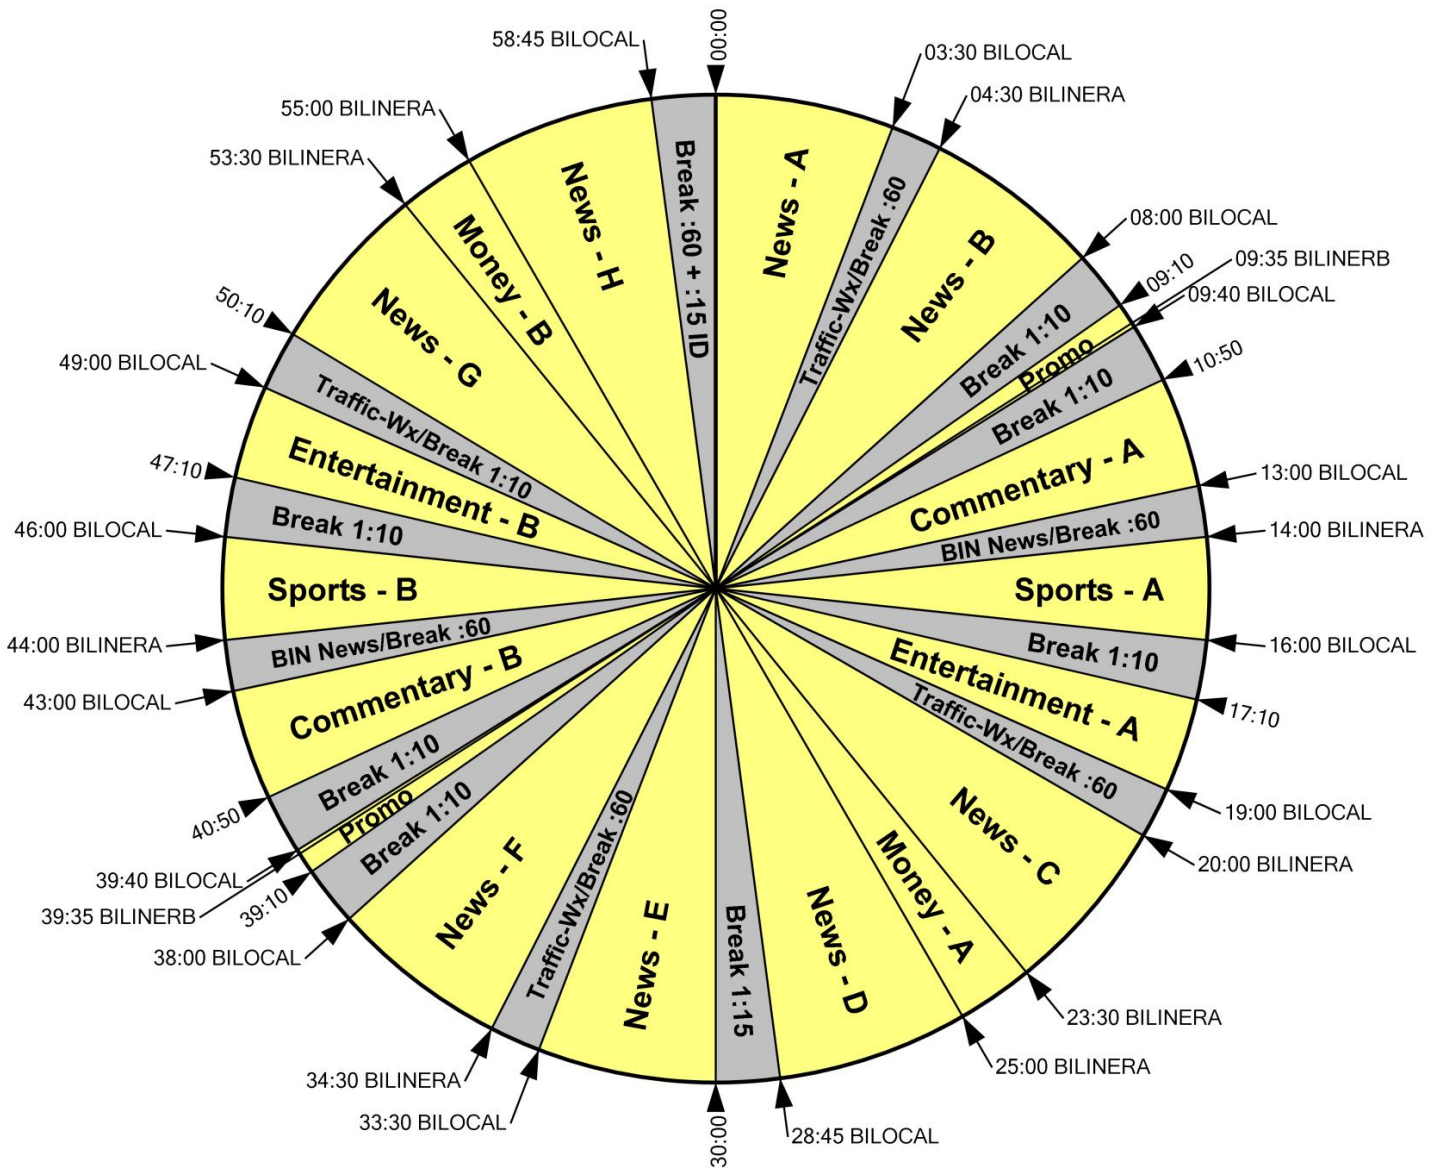

BLACK INFORMATION NETWORK — 24/7 Feed

Premiere XDS PRO4-P Satellite

Program ID: **BINET**

Local Break Relay: **BILOCAL**

Local Liner Relay: **BILINERA**

Triggers :02 Dry Local Tag Following Network Liner

Local Promo Tag Relay: **BILINERB**

Triggers :04 Dry Local Tag Following Network Promo

For Technical Assistance:

Premiere Networks Operations Center 1-800-276-4431