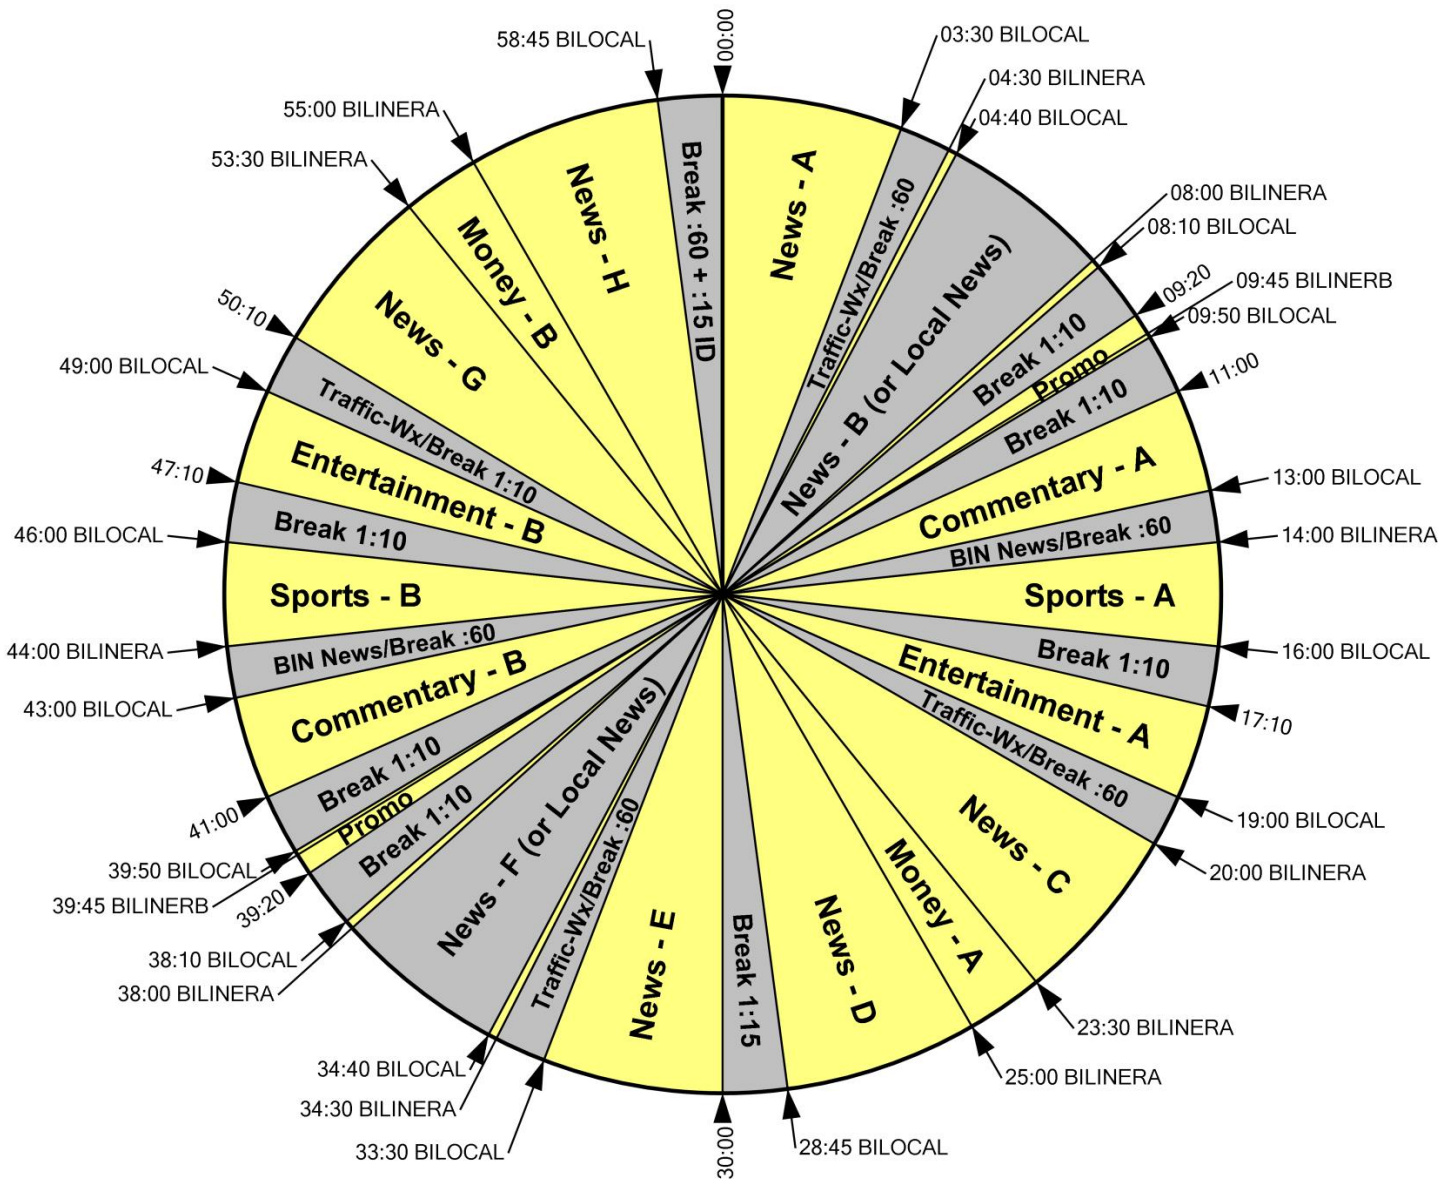

BLACK INFORMATION NETWORK — 24/7 Feed

Premiere XDS PRO4-P Satellite

Program ID: **BINET**

Local Break Relay: **BILOCAL**

Local Liner Relay: **BILINERA**

Triggers :02 Dry Local Tag Following Network Liner

Local Promo Tag Relay: **BILINERB**

Triggers :04 Dry Local Tag Following Network Promo

For Technical Assistance:

Premiere Networks Operations Center 1-800-276-4431