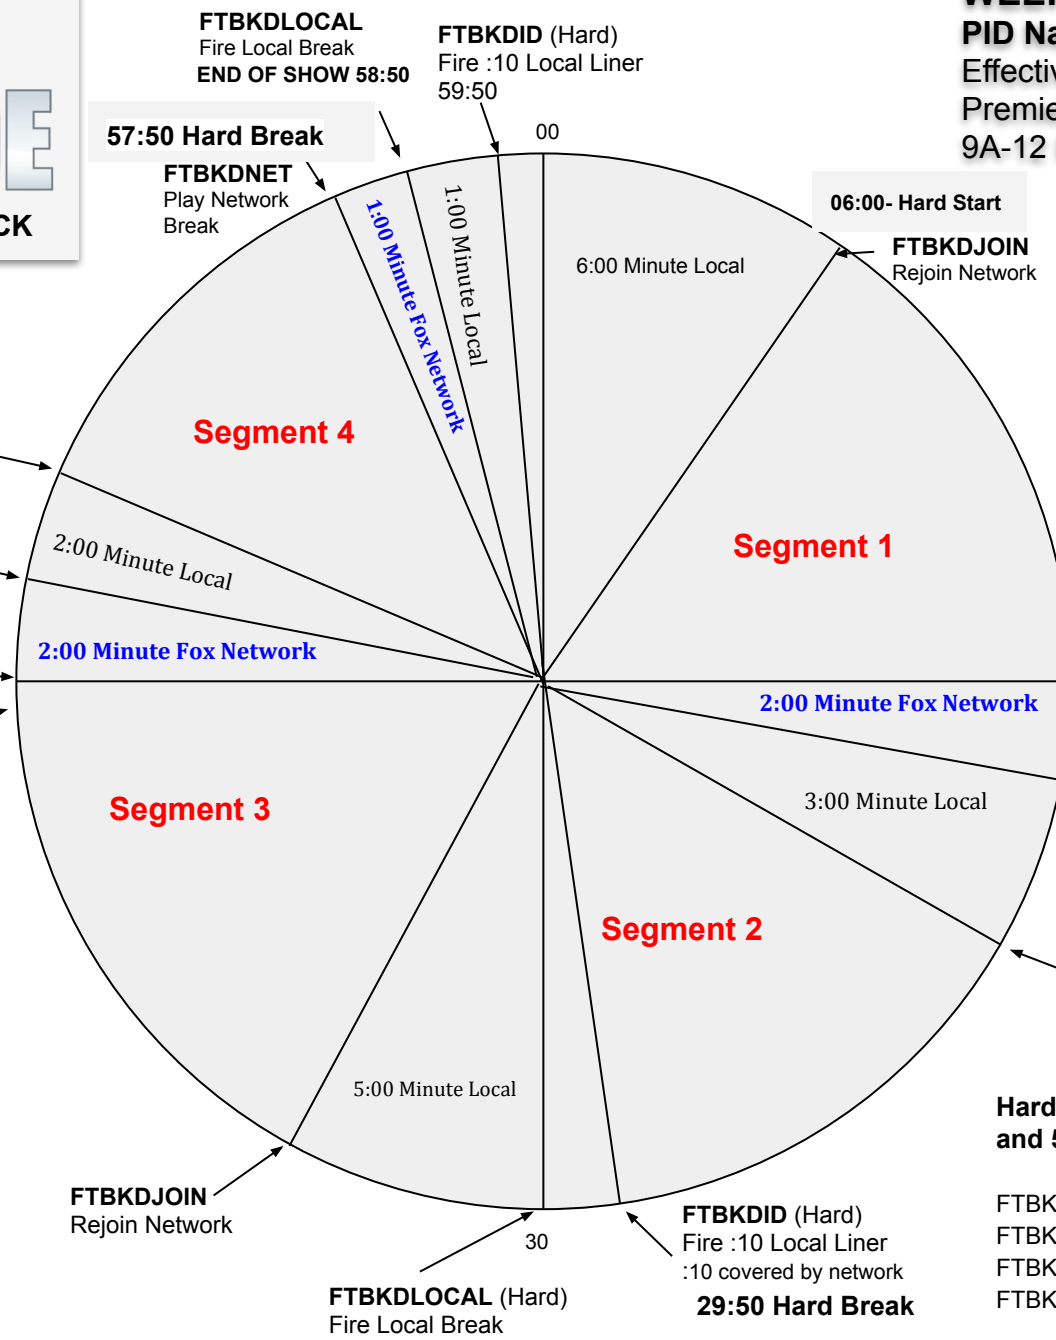

# BRIAN KILMEADE SHOW WEEKDAY CLOCK

**WEEKDAY CLOCK**  
**PID Name: FT Kilmeade WD**  
 Effective August 31, 2020  
 Premiere XDS PRO4-P Satellite  
 9A-12 PM Eastern/ 6A-9 AM PT

**Hard outs for local breaks at 29:50 and 58:50. Other breaks float.**

FTBKDLOCAL = fires local break.  
 FTBKDJJOIN = local streaming start.  
 FTBKDID = fires local :10 liner.  
 FTBKDNET = local streaming stop.

**For Technical Assistance Call**  
 Fox News Radio Master Control  
 212-301-5860  
 Premiere Network Operations Center  
 (800) 276-4431  
 Technical Info  
<http://engineering.premiereradio.com>