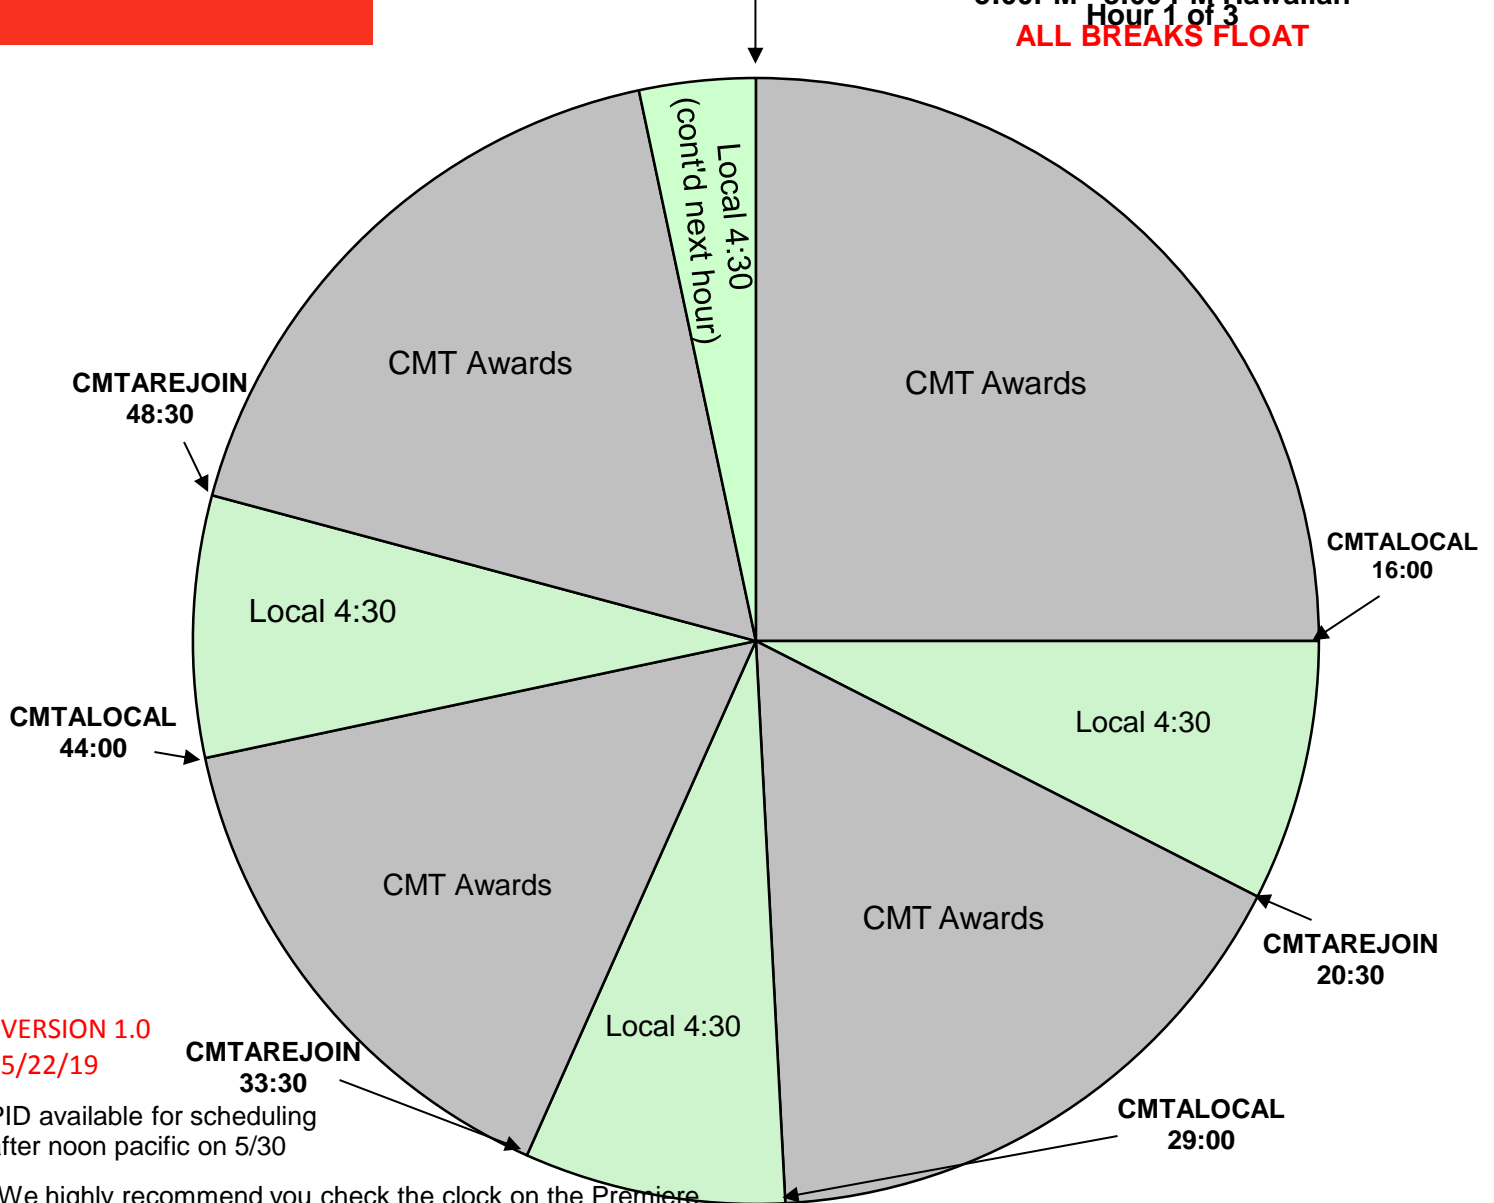

CMT Music Awards 2019
 XDS Program: CMT Awards 2019
 PID 1090, PGM 123

Effective Date: June 5th, 2019
 Premiere XDS PRO4-P Satellite
 Airs Live
 8:00 PM - 11:00 PM Eastern
 7:00 PM - 10:00 PM Central

Other Time Zones Please Delay
 XDS Playback Until

9:00 PM - 12:00 AM Mountain
 8:00 PM - 11:00 PM Pacific
 7:00 PM - 10:00 PM Alaskan
 5:00 PM - 8:00 PM Hawaiian
 Hour 1 of 3
ALL BREAKS FLOAT

CMTASOS
 00:00

VERSION 1.0
 5/22/19

PID available for scheduling
 after noon pacific on 5/30