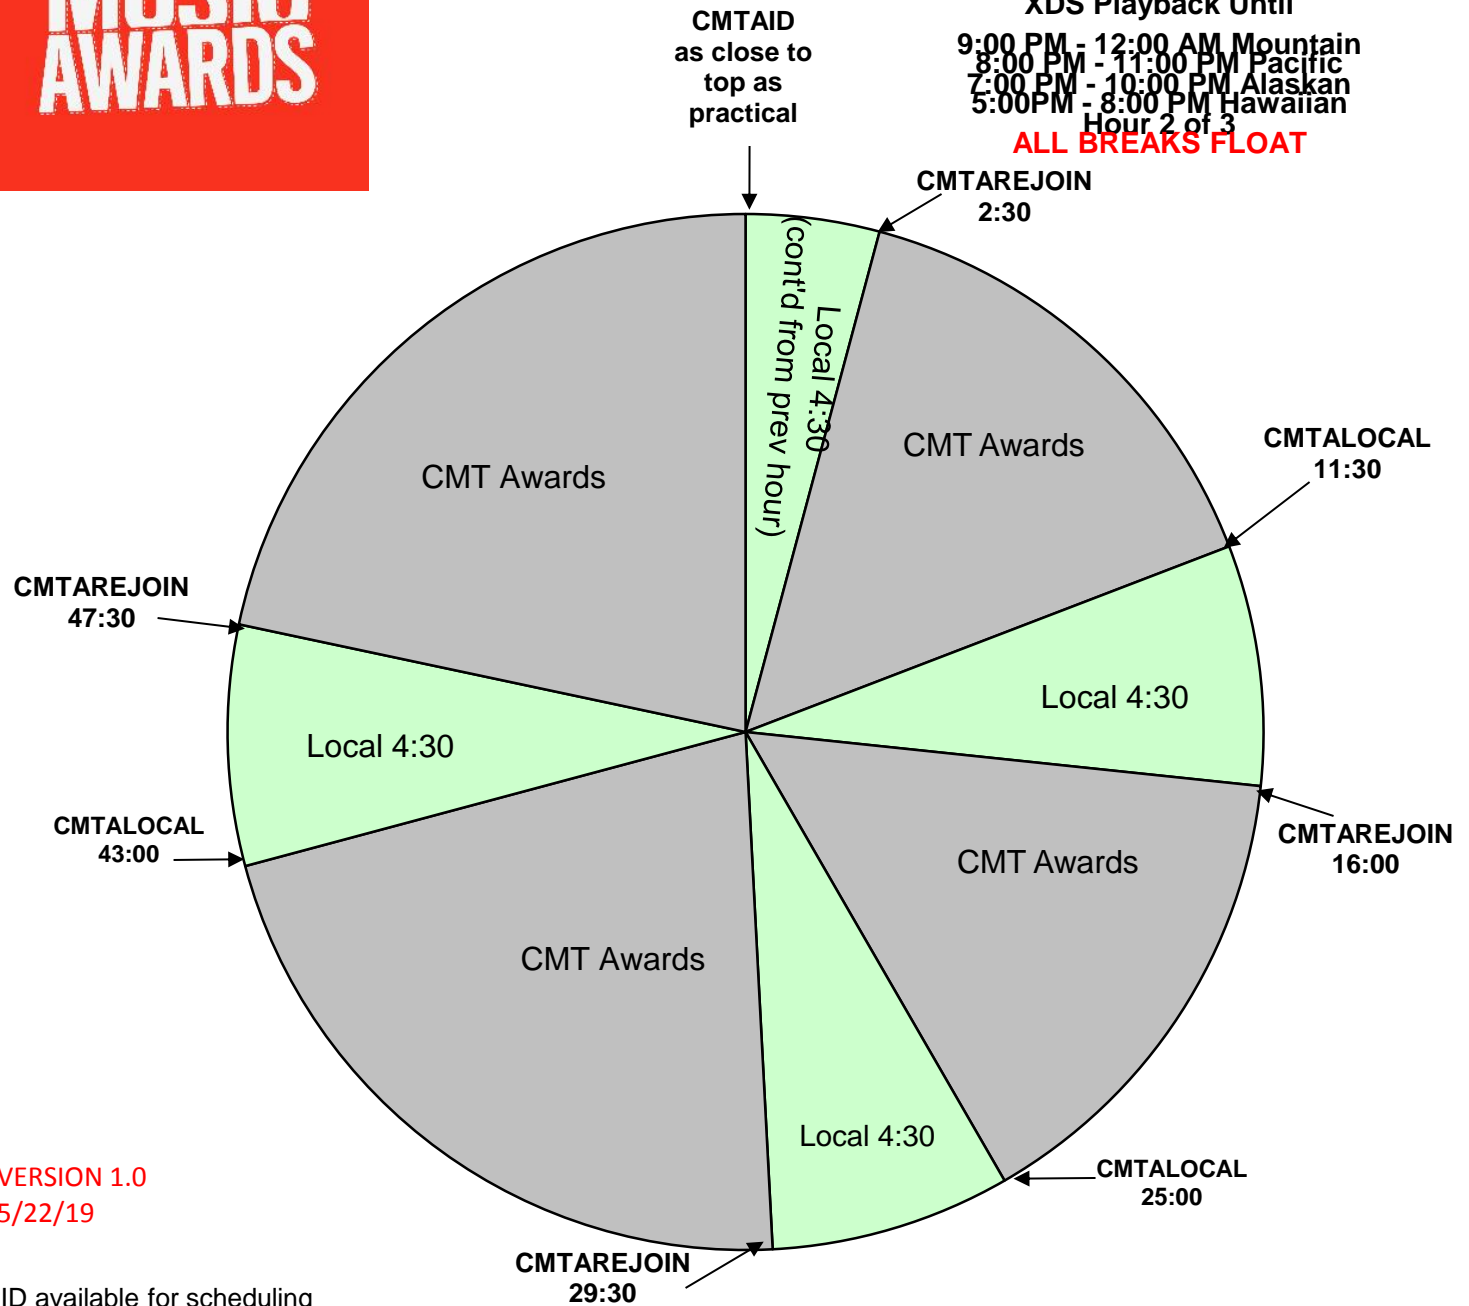

CMT Music Awards 2019
 XDS Program: CMT Awards 2019
 PID 1090, PGM 123
 Effective Date: June 5th, 2019
 Premiere XDS PRO4-P Satellite
 Airs Live
 8:00 PM - 11:00 PM Eastern
 7:00 PM - 10:00 PM Central
 Other Time Zones Please Delay
 XDS Playback Until
 9:00 PM - 12:00 AM Mountain
 8:00 PM - 11:00 PM Pacific
 7:00 PM - 10:00 PM Alaskan
 5:00 PM - 8:00 PM Hawaiian
 Hour 2 of 3
ALL BREAKS FLOAT