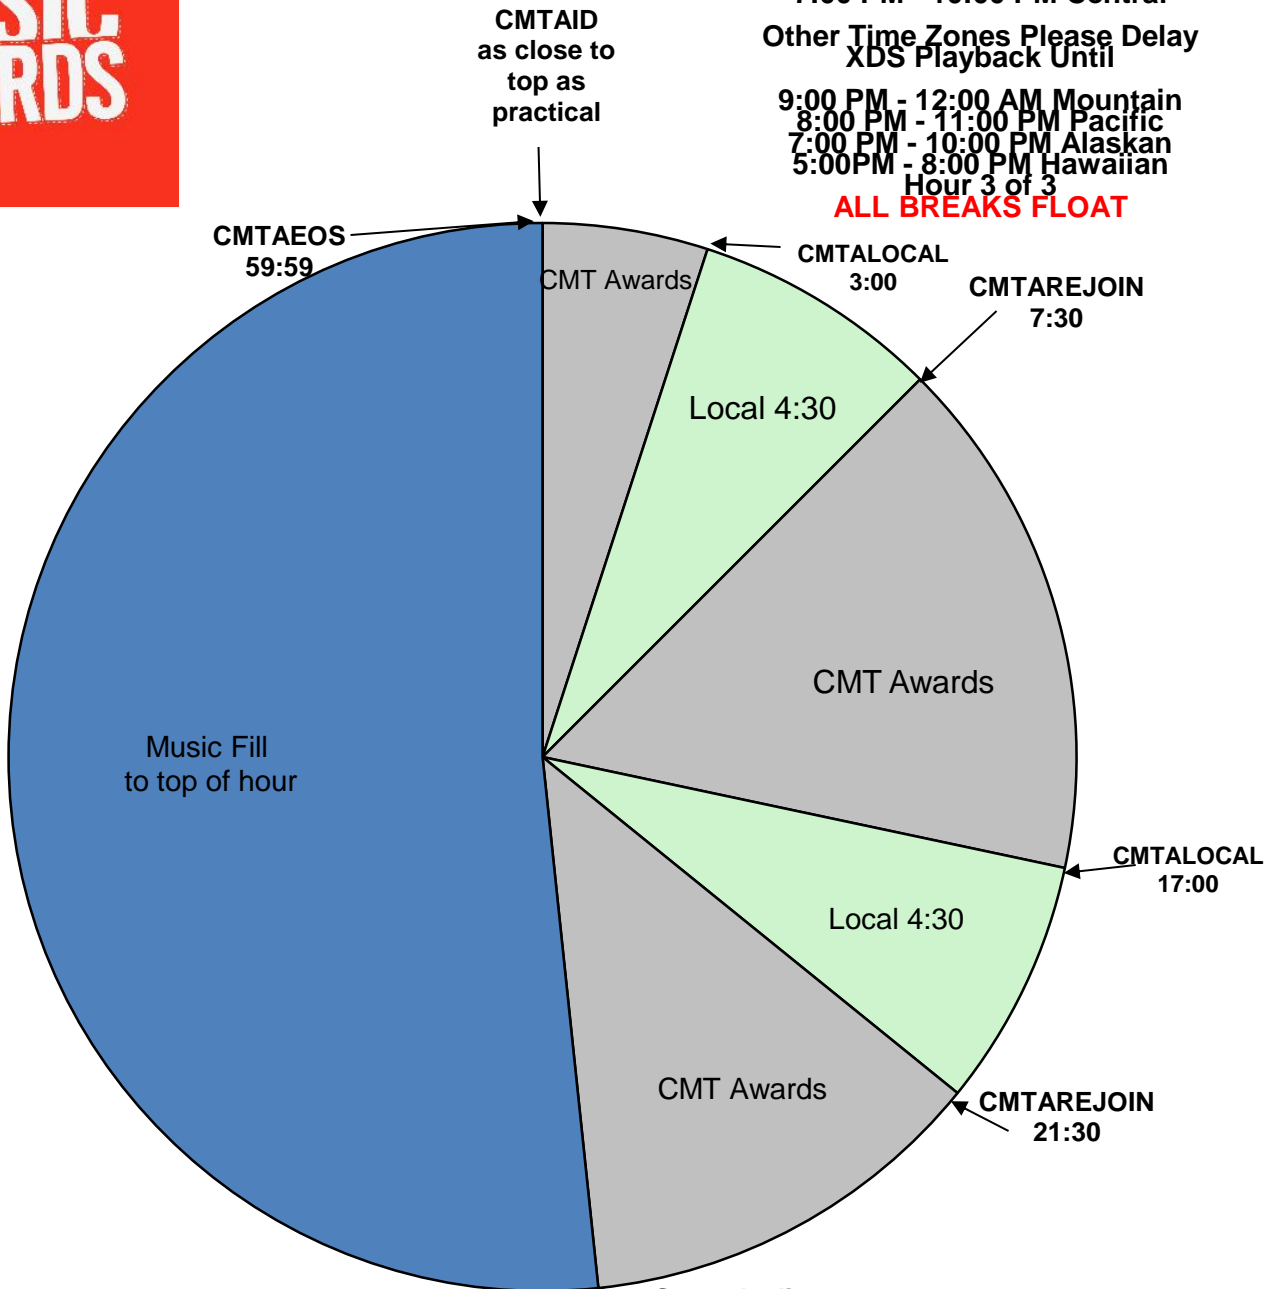

CMT Music Awards 2019
 XDS Program: CMT Awards 2019
 PID 1090, PGM 123

Effective Date: June 5th, 2018
 Premiere XDS PRO4-P Satellite
 Airs Live
 8:00 PM - 11:00 PM Eastern
 7:00 PM - 10:00 PM Central

Other Time Zones Please Delay
 XDS Playback Until

9:00 PM - 12:00 AM Mountain
 8:00 PM - 11:00 PM Pacific
 7:00 PM - 10:00 PM Alaskan
 5:00 PM - 8:00 PM Hawaiian
 Hour 3 of 3

ALL BREAKS FLOAT

CMTAID
 as close to
 top as
 practical

CMTAEOS
 59:59

CMTALOCAL
 3:00