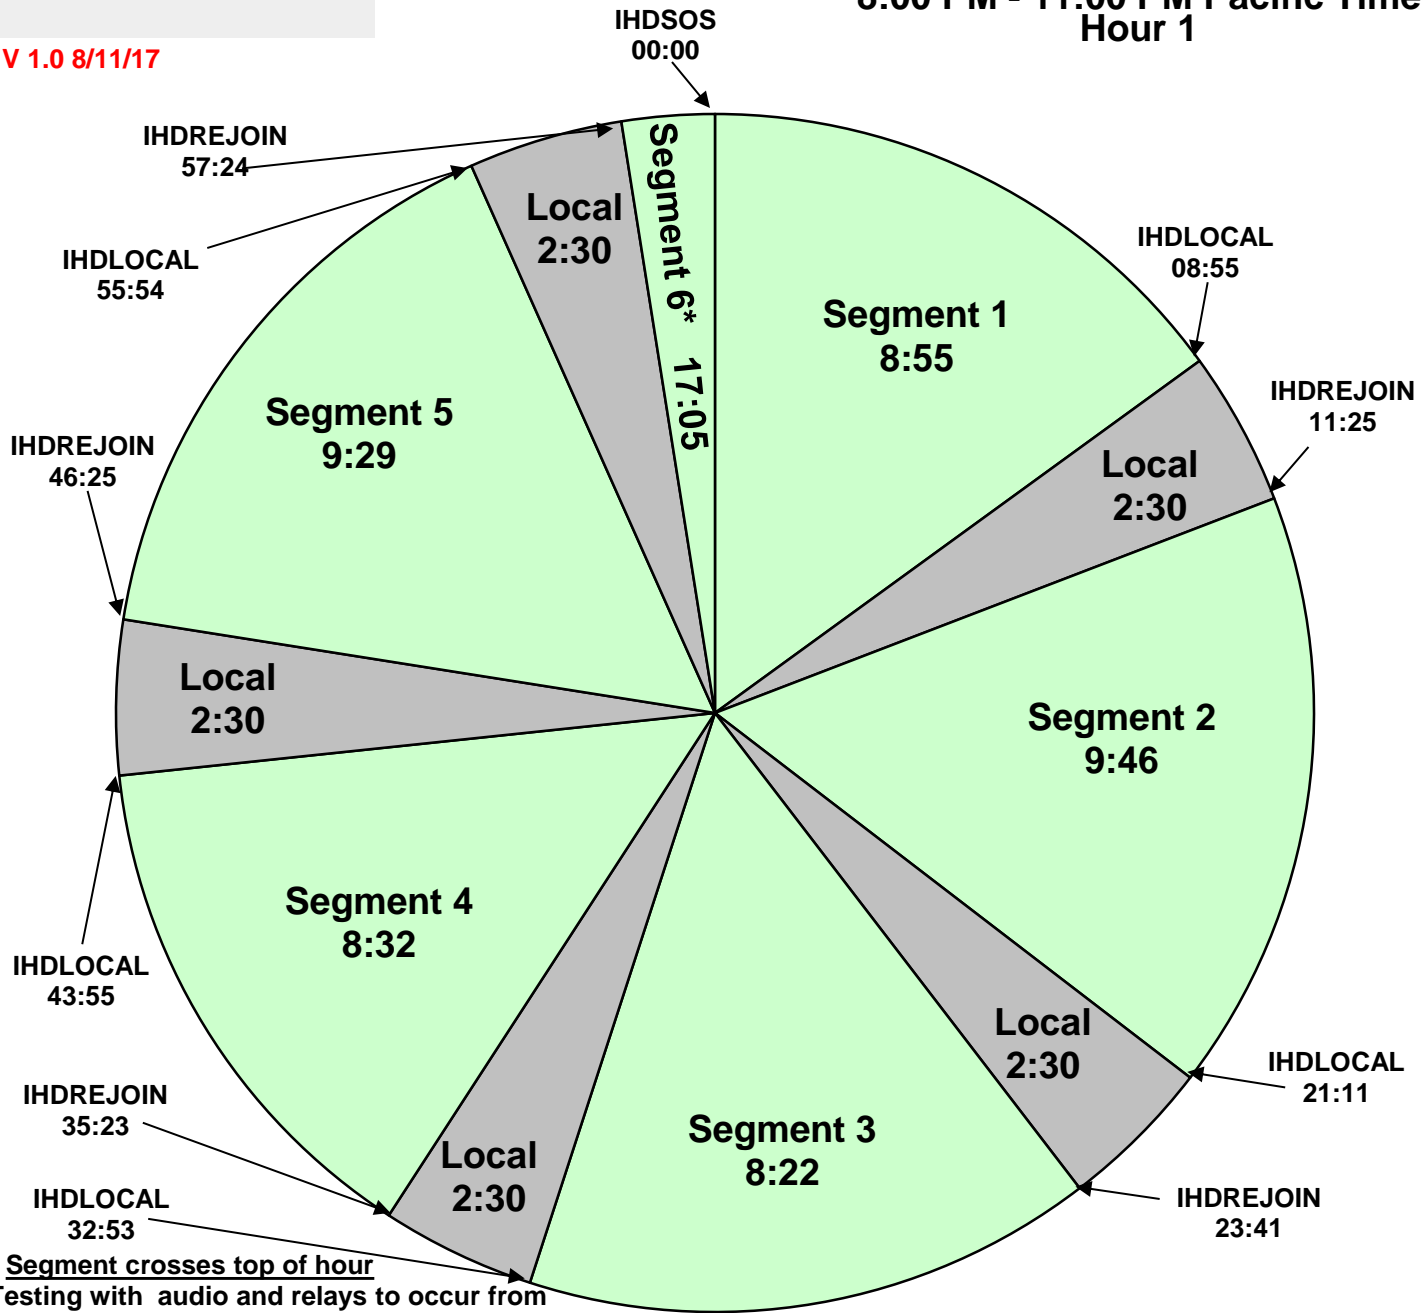

V 1.0 8/11/17

CMA Fest
XDS Program: CMA Fest
 Effective Date: August 16th, 2017
 Premiere XDS PRO4-P Satellite
 8:00 PM - 11:00 PM Eastern Time
 7:00 PM - 10:00 PM Central Time
 Other Time Zones Delay Playback to
 7:00PM-10:00PM Mountain Time
 8:00 PM - 11:00 PM Pacific Time
 Hour 1

* Segment crosses top of hour
 Testing with audio and relays to occur from
 Fri August 11th through Mon August 14th
 Testing with audio only to occur
 Tuesday August 15th
 During posted show hours

For Technical Assistance call:
 Premiere Network Operations Center: 800-276-4431
 Technical Info: <http://engineering.premiereradio.com/>

ALL BREAKS FLOAT
 Relays will be provided to start show and end show during the broadcast:
 XDSRelays:
 IHDSOS – Start of Show
 IHDLOCAL - Local Break
 IHDREJOIN - Rejoin
 IHDID – Legal ID -- floats as close to top as practical
 IHDLINER - Local Liner -- 3 floating per hour
 IHDEOS – End of Show
 Liners and IDs :05 and Dry

It is HIGHLY RECOMMENDED that you schedule a board operator for the evening and run a local delay.