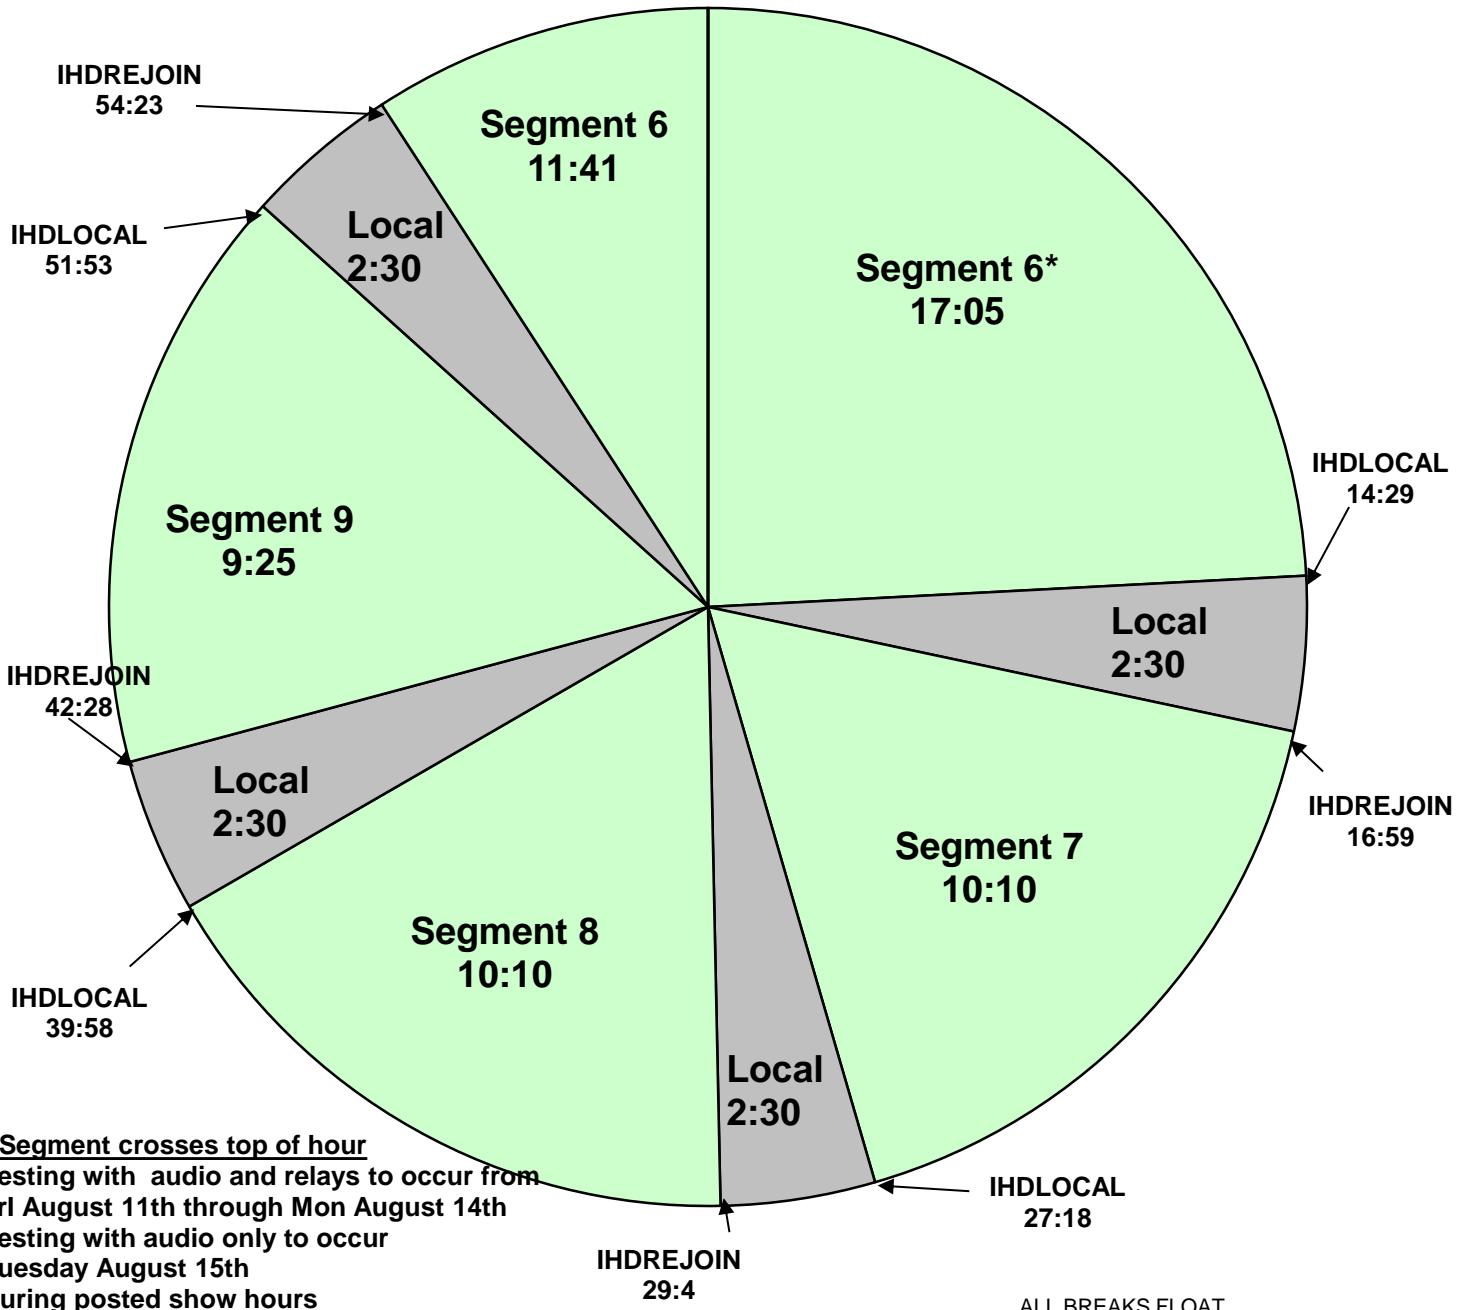

V 1.0 8/11/17

**CMA Fest**  
**XDS Program: CMA Fest**  
 Effective Date: August 16th, 2017  
 Premiere XDS PRO4-P Satellite  
 8:00 PM - 11:00 PM Eastern Time  
 7:00 PM - 10:00 PM Central Time  
 Other Time Zones Delay Playback to  
 7:00PM-10:00PM Mountain Time  
 8:00 PM - 11:00 PM Pacific Time  
 Hour 2

For Technical Assistance call:  
 Premiere Network Operations Center: 800-276-4431  
 Technical Info: <http://engineering.premiereradio.com/>

ALL BREAKS FLOAT  
 Relays will be provided to start show and end show during the broadcast:  
 XDSRelays:  
 IHDSOS – Start of Show  
 IHLOCAL - Local Break  
 IHREJOIN - Rejoin  
 IHDID – Legal ID -- floats as close to top as practical  
 IHDLINER - Local Liner -- 3 floating per hour  
 IHDEOS – End of Show  
 Liners and IDs :05 and Dry

It is HIGHLY RECOMMENDED that you schedule a board operator for the evening and run a local delay.