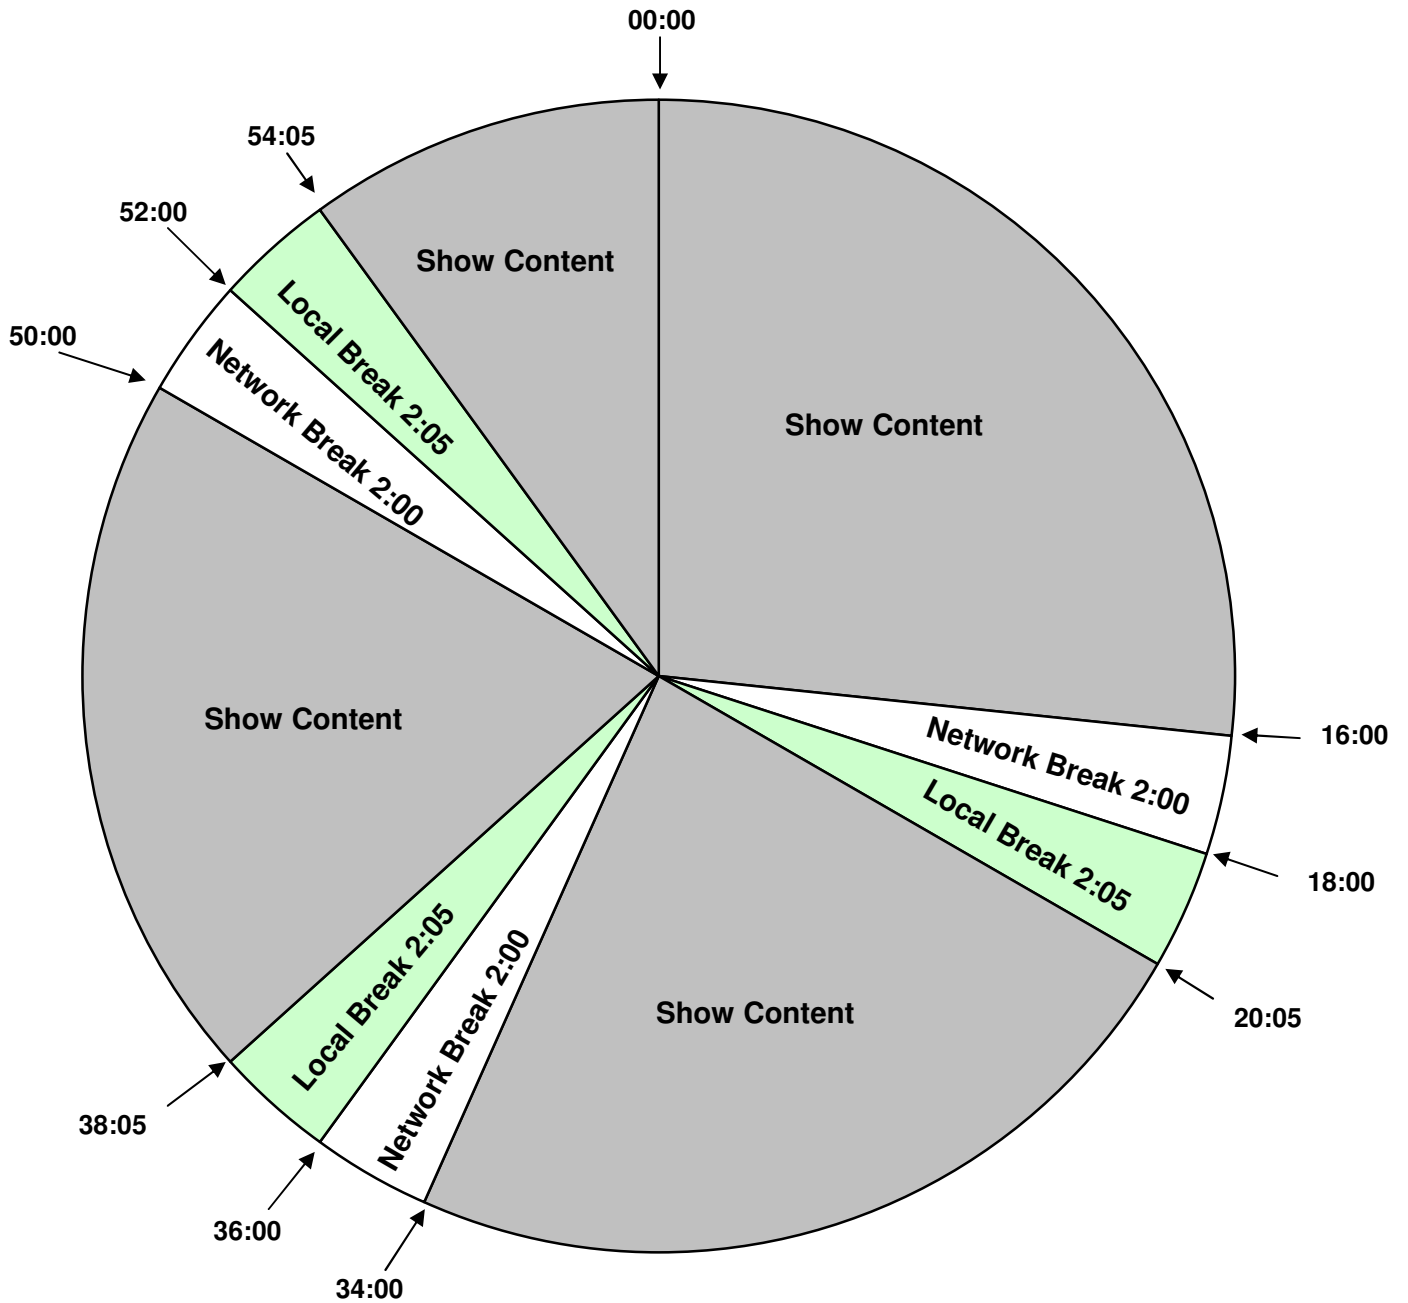

PROGRAM CLOCK
Effective October 10, 2009
Crook & Chase Hour 4

For Technical Assistance Call
Premiere Network Operations Center: (800) 276-4431
Technical Info: <http://engineering.premiereradio.com>

All Breaks Float