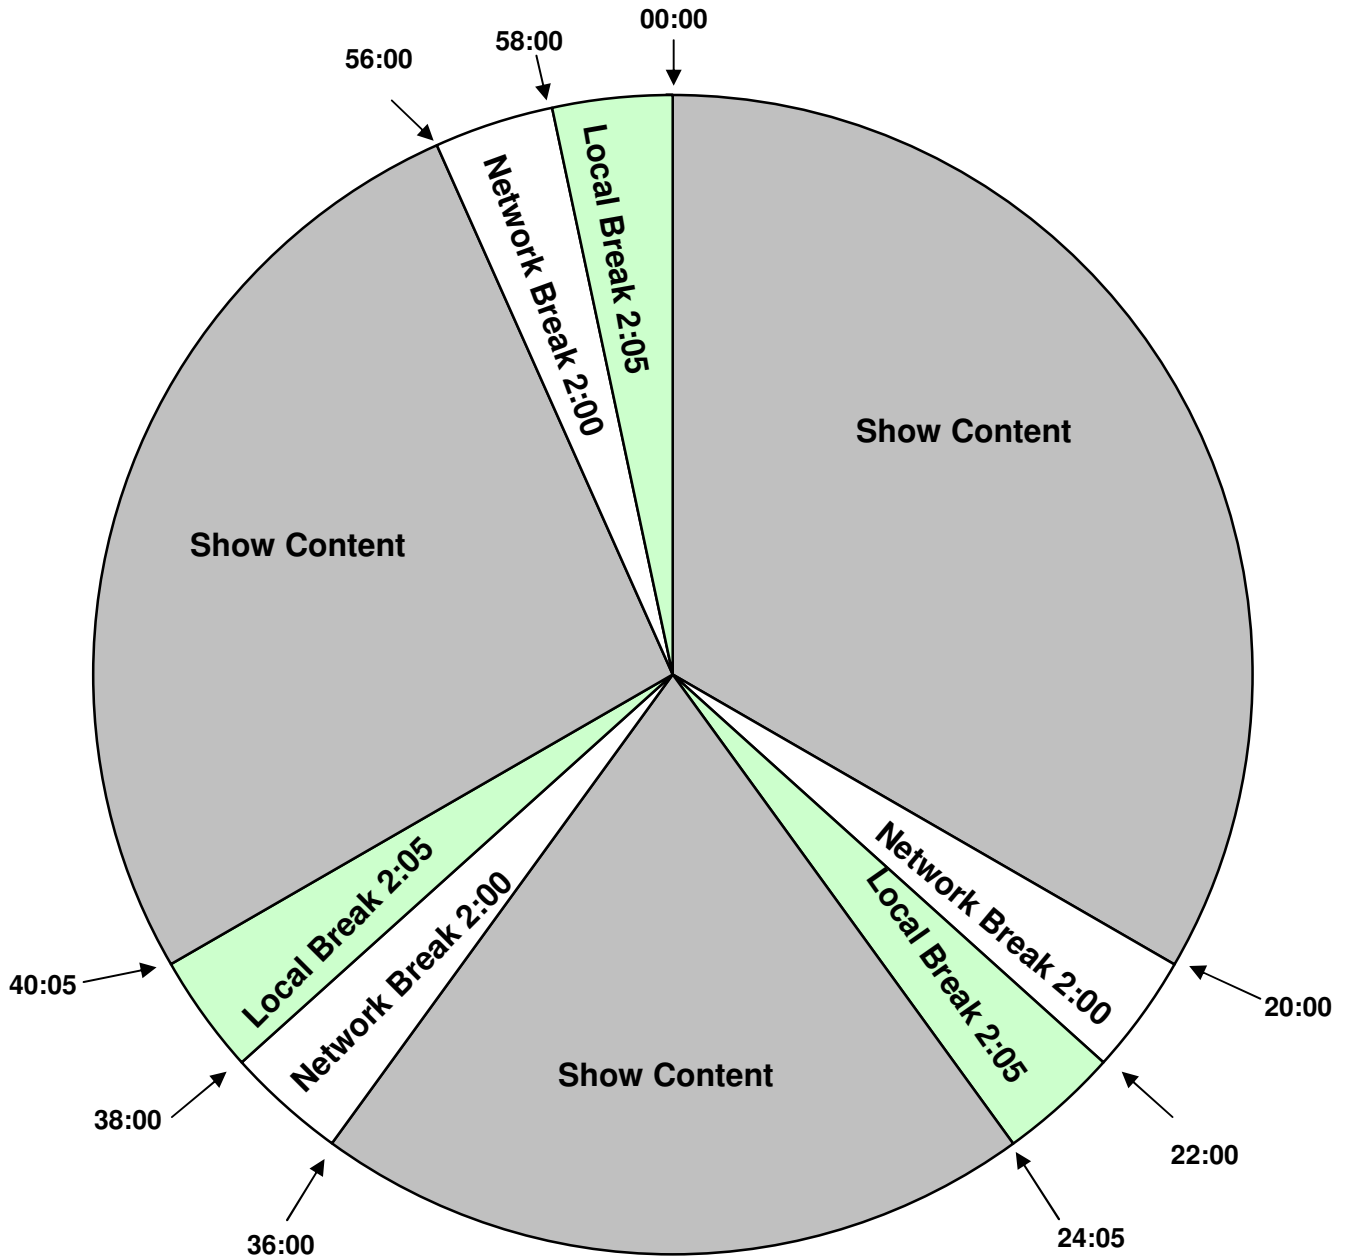

PROGRAM CLOCK
Effective October 10, 2009
Crook & Chase Hours 1 - 3

For Technical Assistance Call
Premiere Network Operations Center: (800) 276-4431
Technical Info: <http://engineering.premiereradio.com>

All Breaks Float