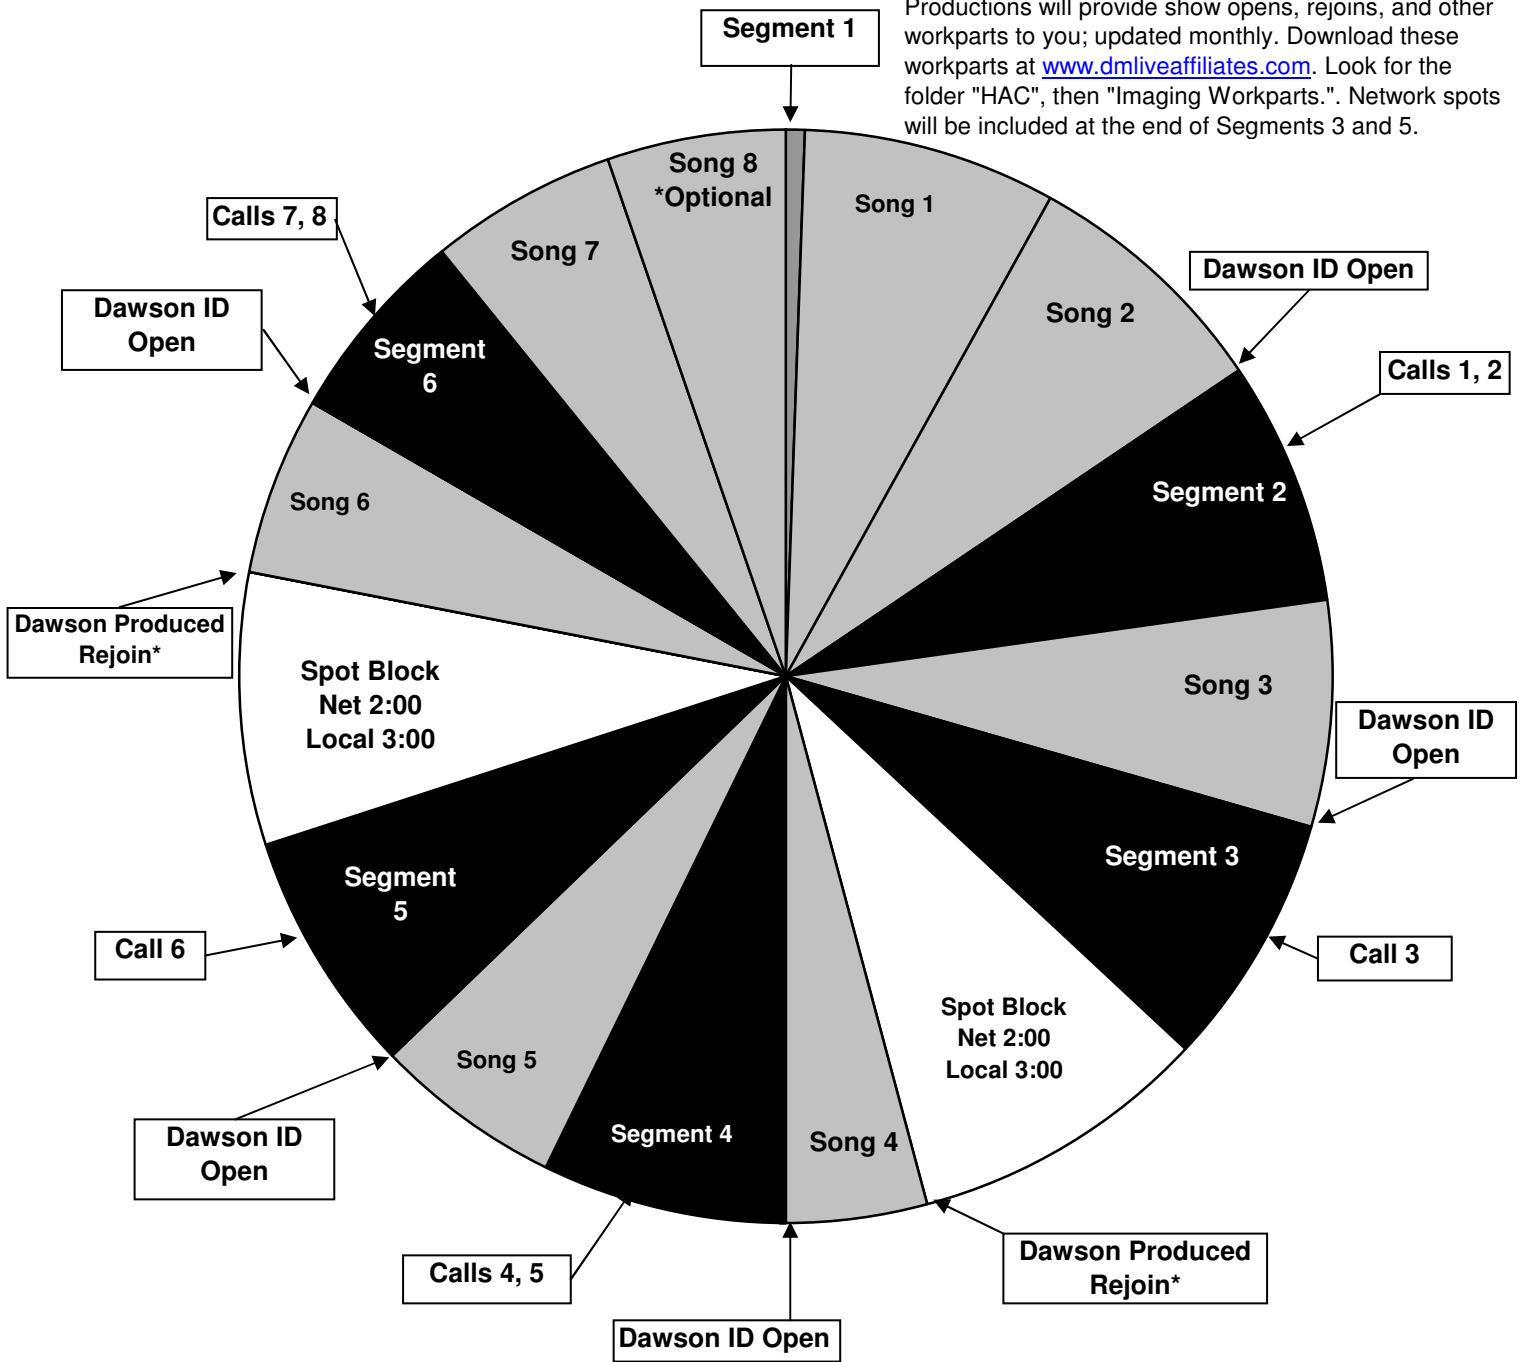

6 segments per hour to include calls, features, and all Dawson talk breaks. Stations will need to build their local ID's into their clocks as described below. DM Productions will provide show opens, rejoins, and other workparts to you; updated monthly. Download these workparts at www.dmliveaffiliates.com. Look for the folder "HAC", then "Imaging Workparts.". Network spots will be included at the end of Segments 3 and 5.

Delivery Options:

FTP Download

- Available for download Thursdays by 12noon Eastern
- Format: 256kbps MP3
- Download time based on your local network (est. 8min download time per show hour)

WanCast: (NexGen users only)

- Delivered Thursdays by 12noon Eastern
- AutoLoad range 510301-510320