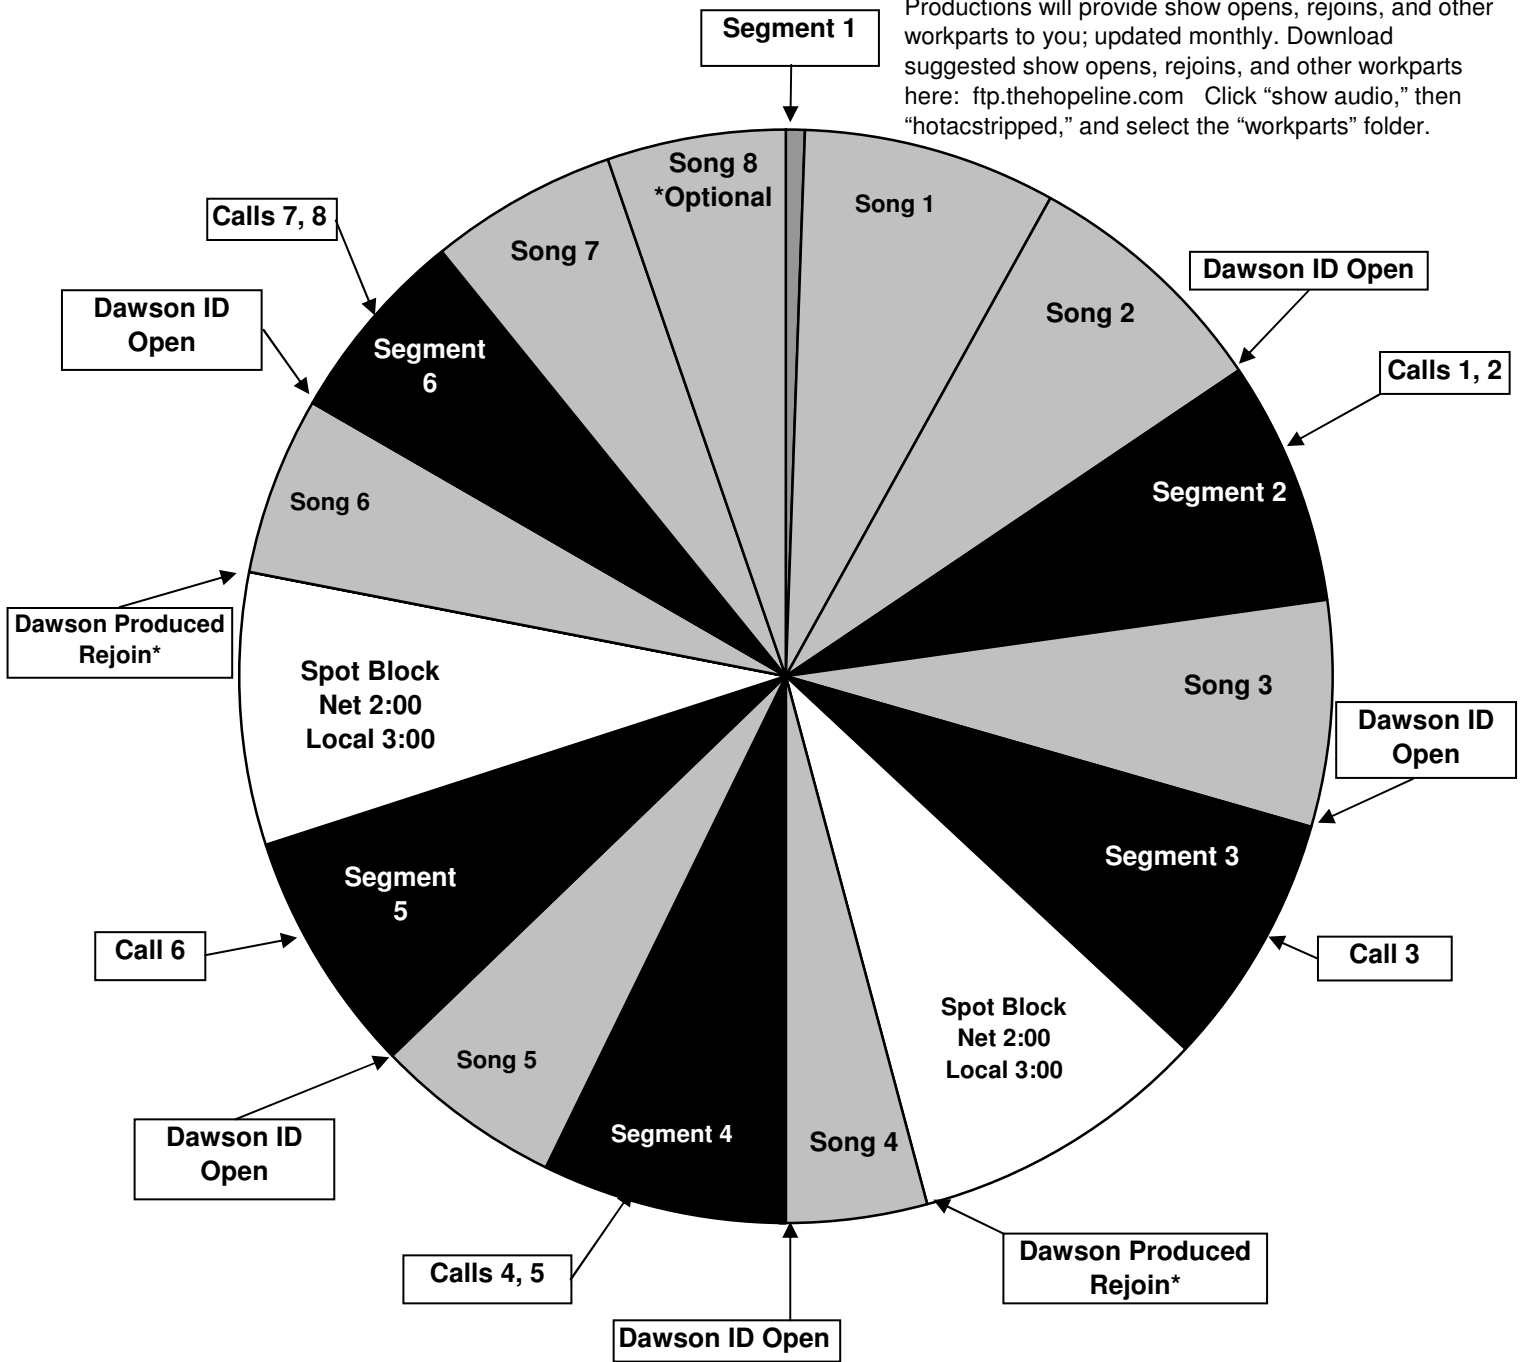

6 segments per hour to include calls, features, and all Dawson talk breaks. Stations will need to build their local ID's into their clocks as described below. DM Productions will provide show opens, rejoins, and other workparts to you; updated monthly. Download suggested show opens, rejoins, and other workparts here: <ftp.thehopeline.com> Click "show audio," then "hotacstripped," and select the "workparts" folder.

Delivery Options:

FTP Download

- Available for download Thursdays by 12noon Eastern
- Format: 256kbps MP3
- Download time based on your local network (est. 8min download time per show hour)

WanCast: (NexGen users only)

- Delivered Thursdays by 12noon Eastern
- AutoLoad range 510301-510320