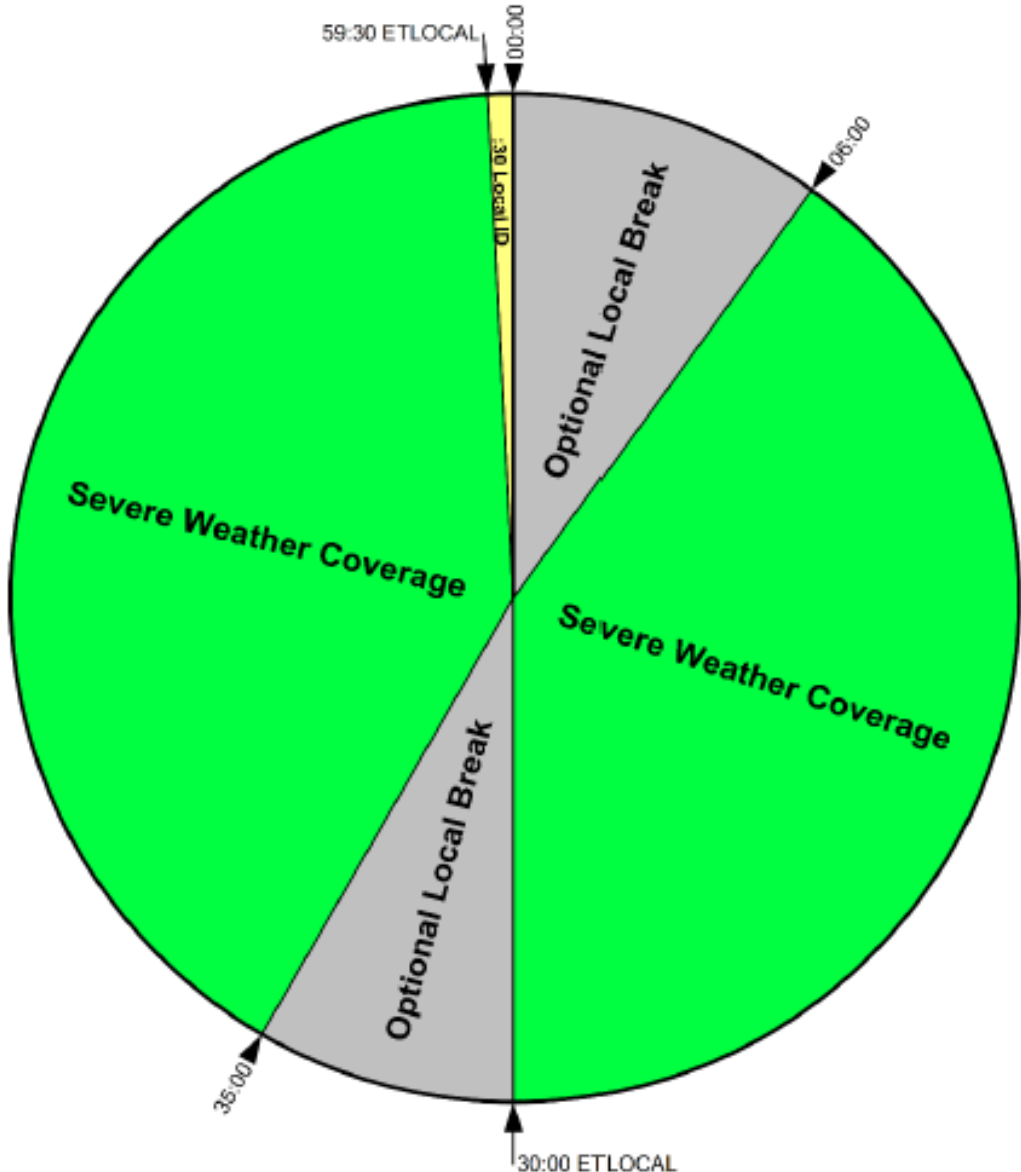

Severe Weather Coverage
XDS Program: EMERGENCY TALK
XDS Local Break Relay: ETLOCAL
Hard Breaks at 30:00 & 59:30

For Technical Assistance:
Premiere Networks Operations Center 1-800-276-4431