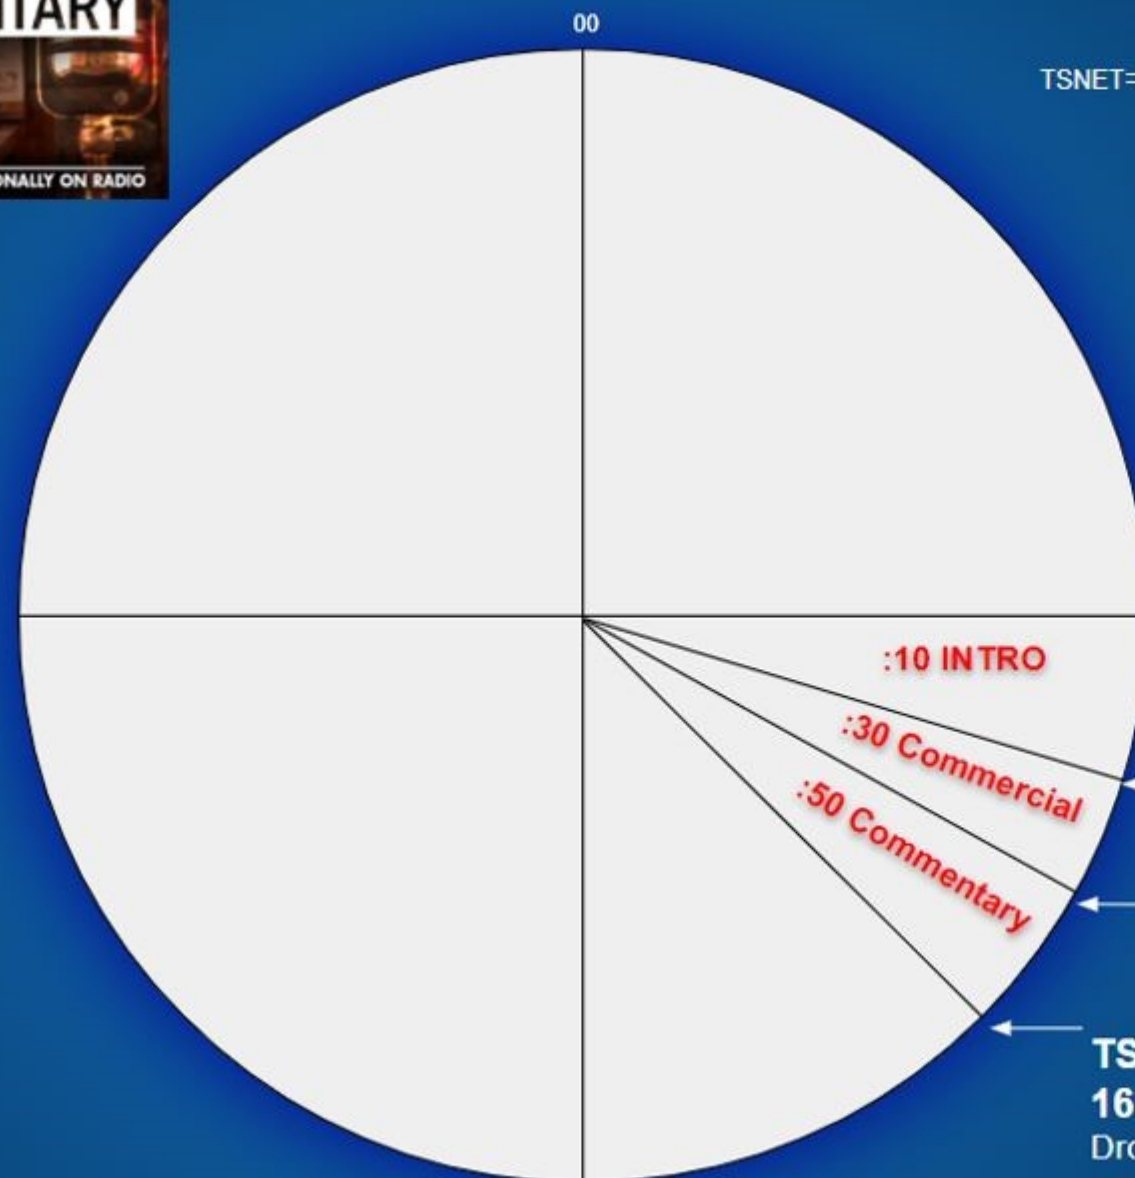

David Manning
 (212) 301-3752
david.manning@fox.com

Tamara Karcev
 (212) 301-3740
tamara.karcev@fox.com

:10 INTRO
:30 COMMERCIAL
:50 COMMENTARY

TSREJOIN = JOIN NETWORK
 TSLOCAL= DROP NETWORK
 TSNET= PLAY COMMERCIAL(FLOATS)