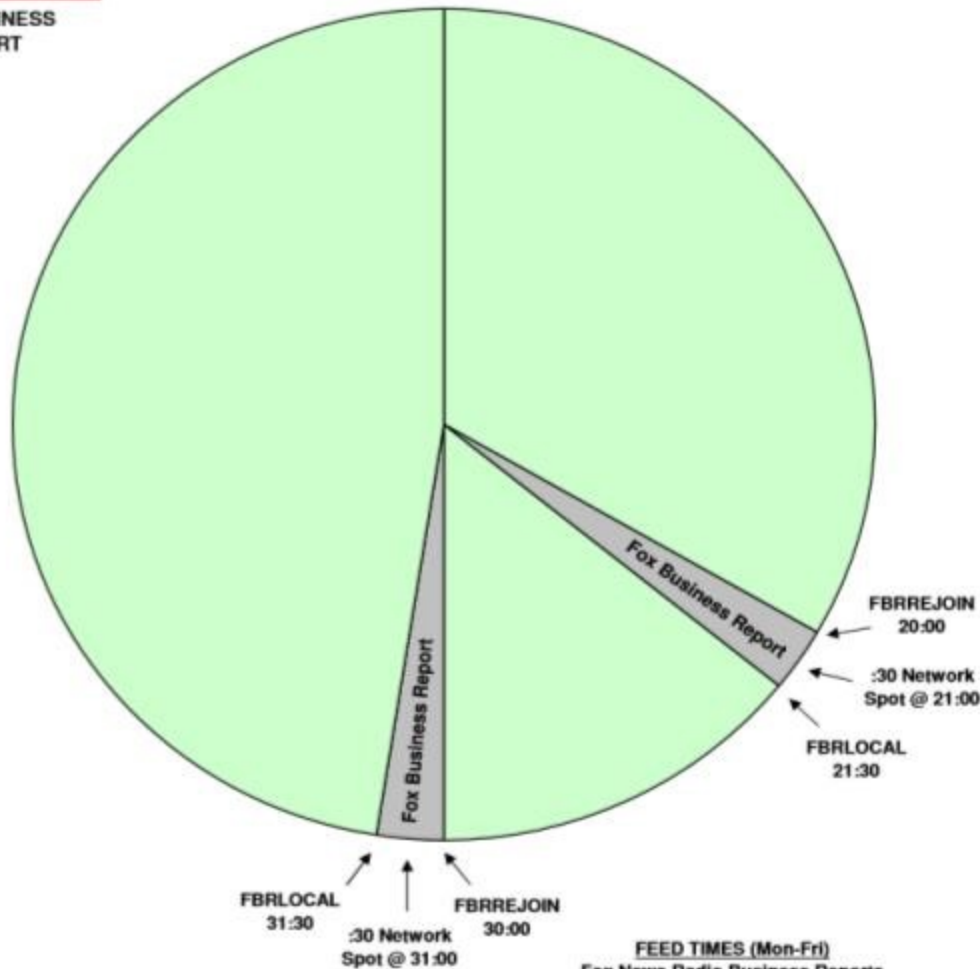

FOX BUSINESS REPORT

FOX NEWS BUSINESS REPORT PROGRAM CLOCK

Effective November 28th, 2011
Premiere XDS PRO4-P Satellite
Fox Business Report

For Technical Assistance call:
FOX Master Control: 212-301-5860
Technical Info: <http://engineering.premiereradio.com>

FEED TIMES (Mon-Fri)
Fox News Radio Business Reports
520AM / 530AM (refeed at 30 past)
through
920PM / 930PM – All times eastern
17 Reports a day – Monday to Friday - 20 past every hour –
refeed at 30 past the hour.
FBRRJOIN – Join Network, FBRRLOCAL – Drop Network