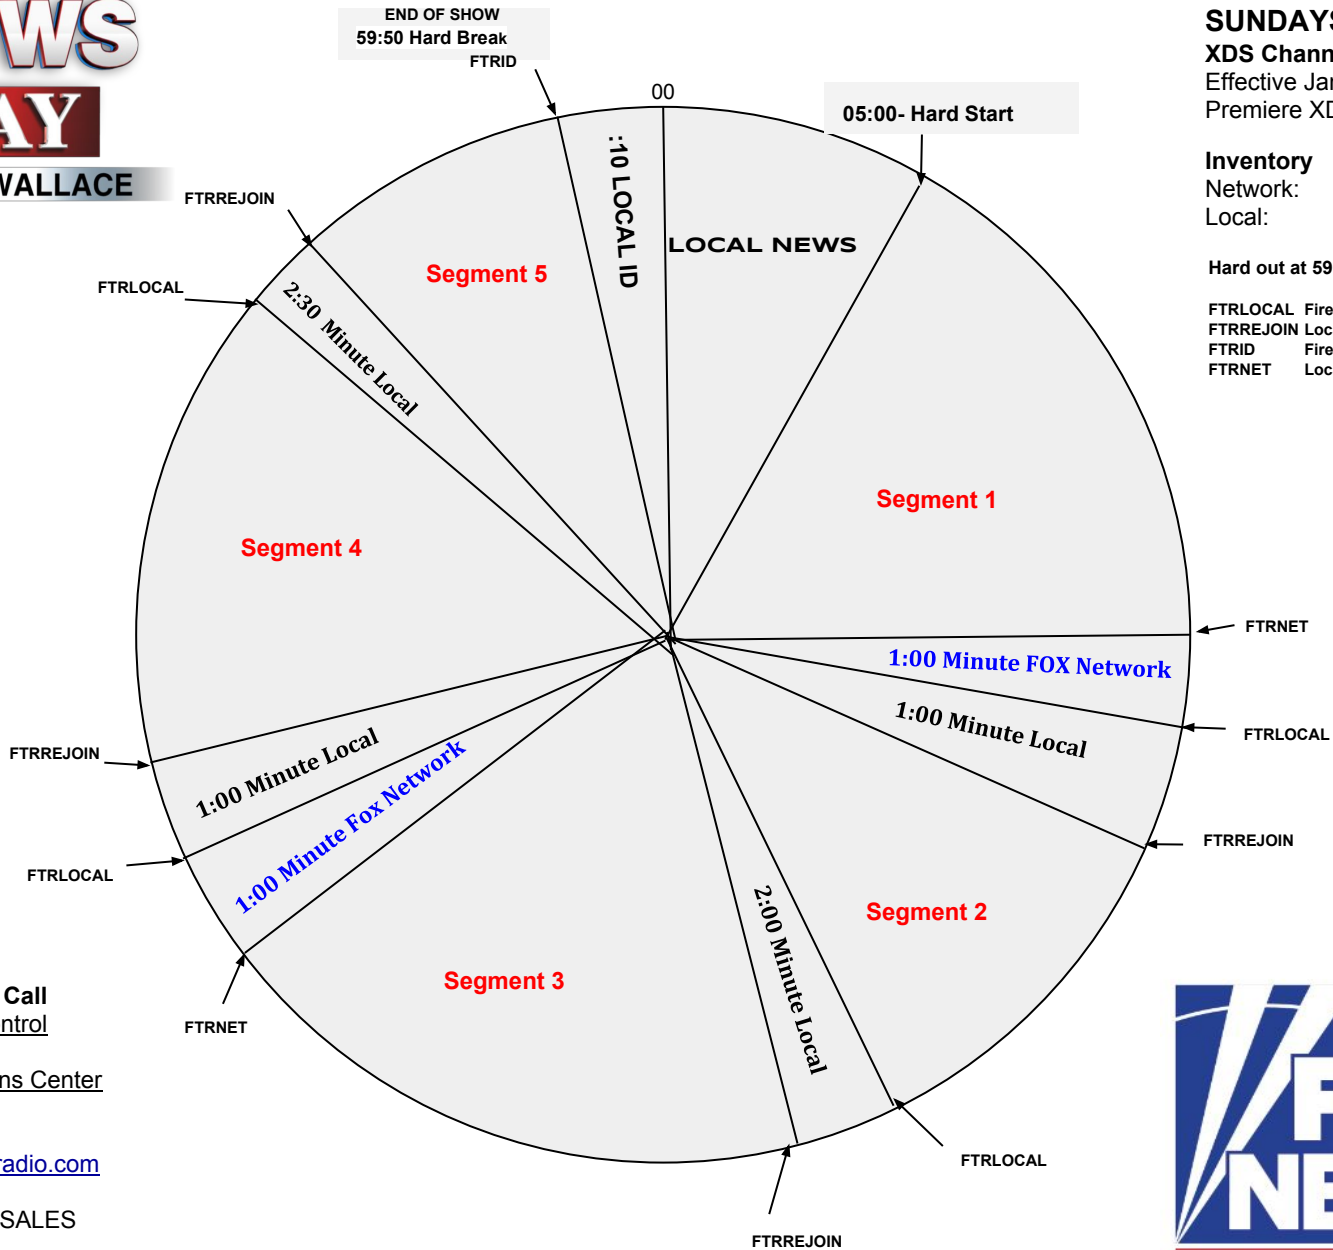

FOX NEWS SUNDAY

w/CHRIS WALLACE

11AM ET
SUNDAYS

**FOX NEWS SUNDAY
PROGRAM CLOCK
SUNDAYS - 11AM ET**
XDS Channel: FOXTALK
Effective January 28, 2018
Premiere XDS PRO4-P Satellite

Inventory

Network: 2:00
Local: 6:40

Hard out at 59:50. Other breaks float.

FTRLOCAL Fires local break.
FTRREJOIN Local streaming start.
FTRID Fires local :10 liner.
FTRNET Local streaming stop.

For Technical Assistance Call
Fox News Radio Master Control
212-301-5860
Premiere Network Operations Center
(800) 276-4431
Technical Info
<http://engineering.premiereradio.com>
Programming Schedule:
PLEASE CALL AFFILIATE SALES
212-301-5439

All local breaks will be covered.