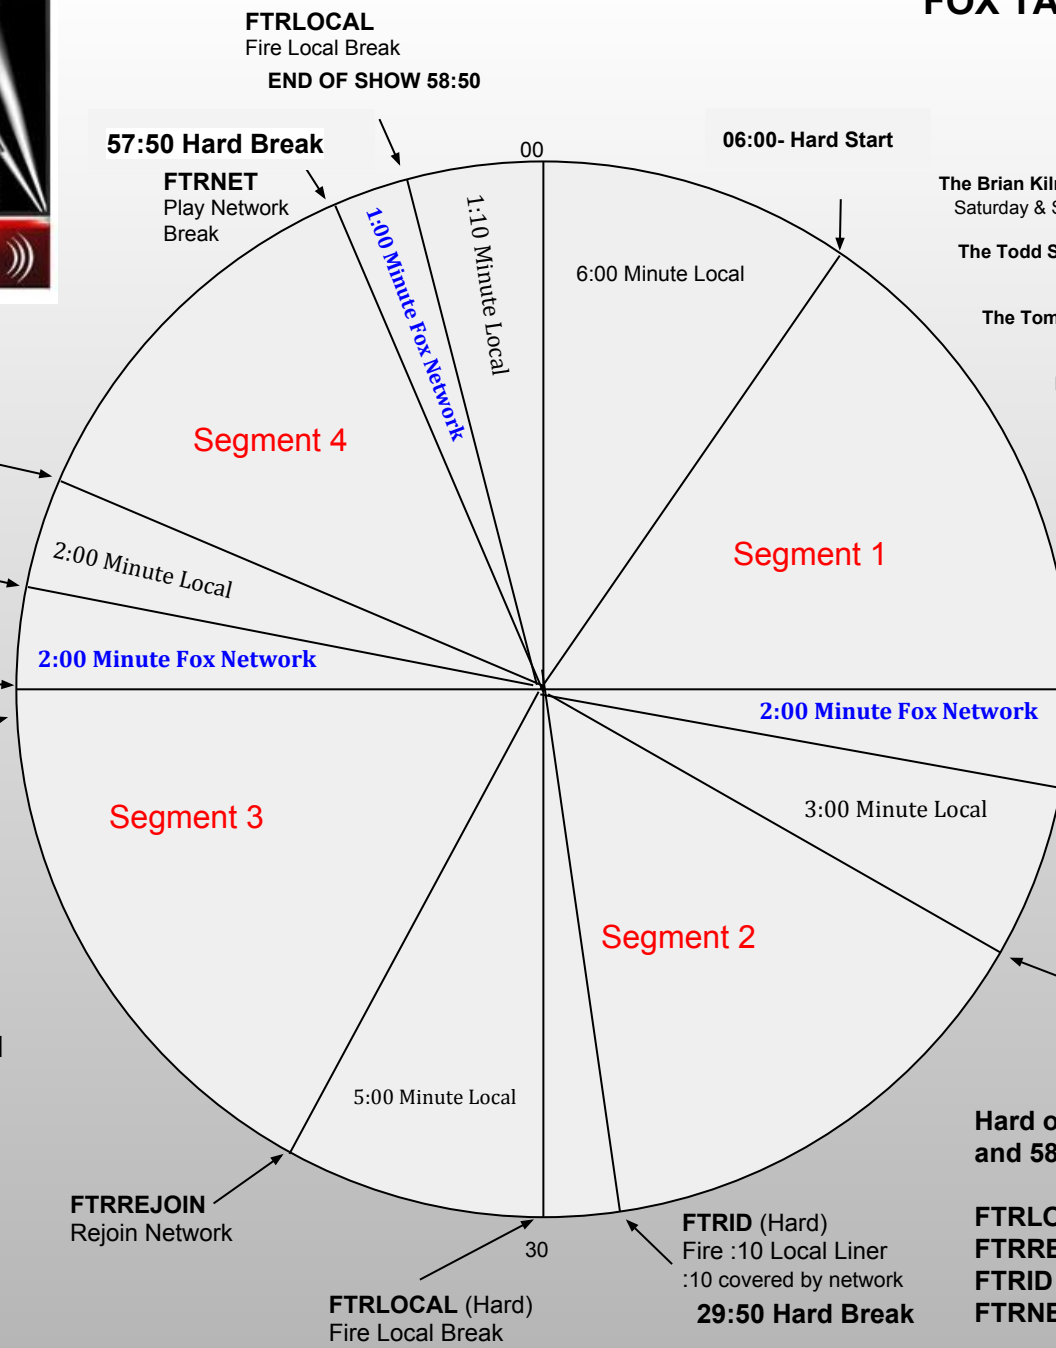

FOX TALK PROGRAM CLOCK

WEEKDAYS / WEEKENDS

XDS Channel: FOXTALK

Effective June 26th, 2017

Premiere XDS PRO4-P Satellite

The Brian Kilmeade Show - Weekdays - LIVE 9AM-12PM ET
Saturday & Sunday Best Of - 6AM-9AM ET / 9AM -12PM ET

The Todd Starnes Show - Weekdays - LIVE 12PM-3PM ET
Saturday & Sunday Best Of - 12PM-3PM ET

The Tom Shillue Show - Weekdays - LIVE 3PM-6PM ET
Saturday & Sunday Best Of - 3PM-6PM ET

FOX News Talk Weekdays - LIVE 6PM-9PM ET
Weekdays - 10PM - 1AM ET
Tuesday to Saturday - 1AM - 4AM ET
Saturday & Sunday Best Of
6PM-9PM ET / 9PM-12AM ET

FOX News Talk Weekdays - LIVE 6PM-9PM ET
Weekdays - 10PM - 1AM ET
Tuesday to Saturday - 1AM - 4AM ET
Saturday & Sunday Best Of
6PM-9PM ET / 9PM-12AM ET

FTRID (Floating)
Fire :10 Local Liner
:10 covered by network

FTRNET
Play Network Break

FTRLOCAL
Fire Local Break

FTRREJOIN
Rejoin Network

Hard outs for Local Breaks at 29:50 and 58:50. Other breaks float.

FTRLOCAL = fires local break.
FTRREJOIN = local streaming start.
FTRID = fires local :10 liner.
FTRNET = local streaming stop.