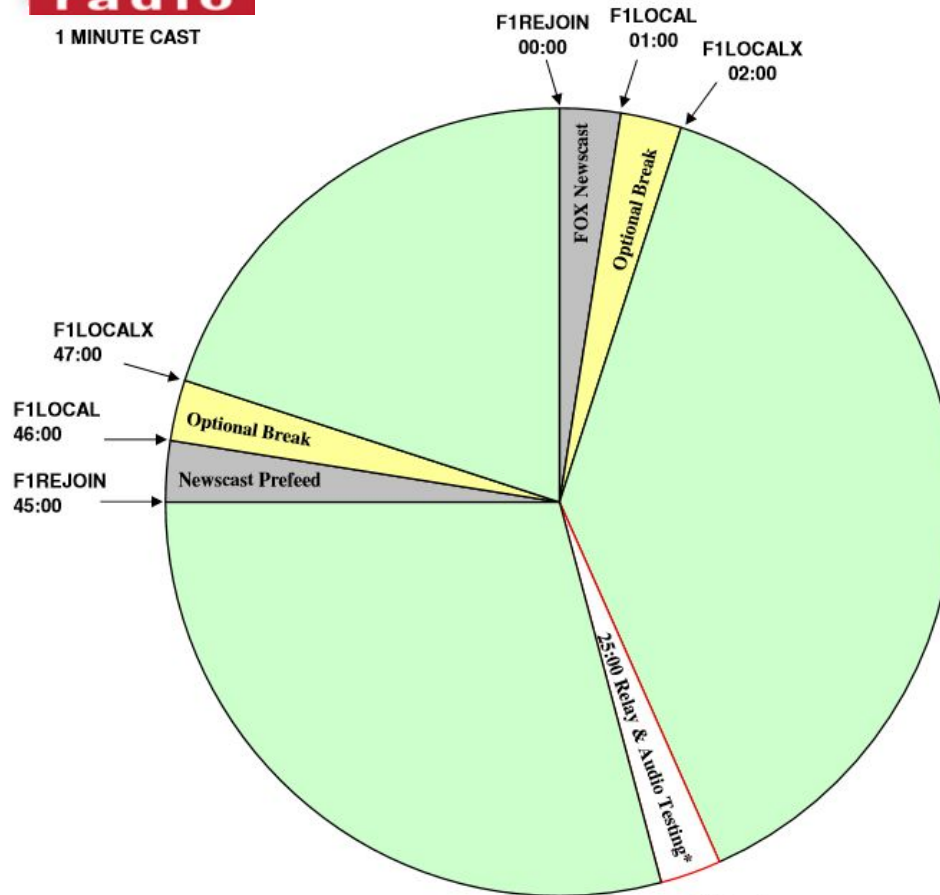

1 MINUTE CAST

FOX 1 MINUTE PROGRAM CLOCK

Effective November 26th, 2012

Premiere XDS PRO4-P Satellite

1 Minute Cast is 24/7

For Technical Assistance call:
 FOX Master Control: 212-301-5860
 Premiere Network Operations: 800-276-4431
 Technical Info: <http://engineering.premiereradio.com>

F1REJOIN = Rejoin also functions as local streaming start

F1LOCAL = Local also functions as local streaming stop when not preceded by a Net break

F1LOCALX = optional cutaway

(Relays)
25:00 - 26:00

All optional network break times will be scheduled between 6AM to 12AM Eastern Time / 3AM - 9pm Pacific Time - Monday through Sunday