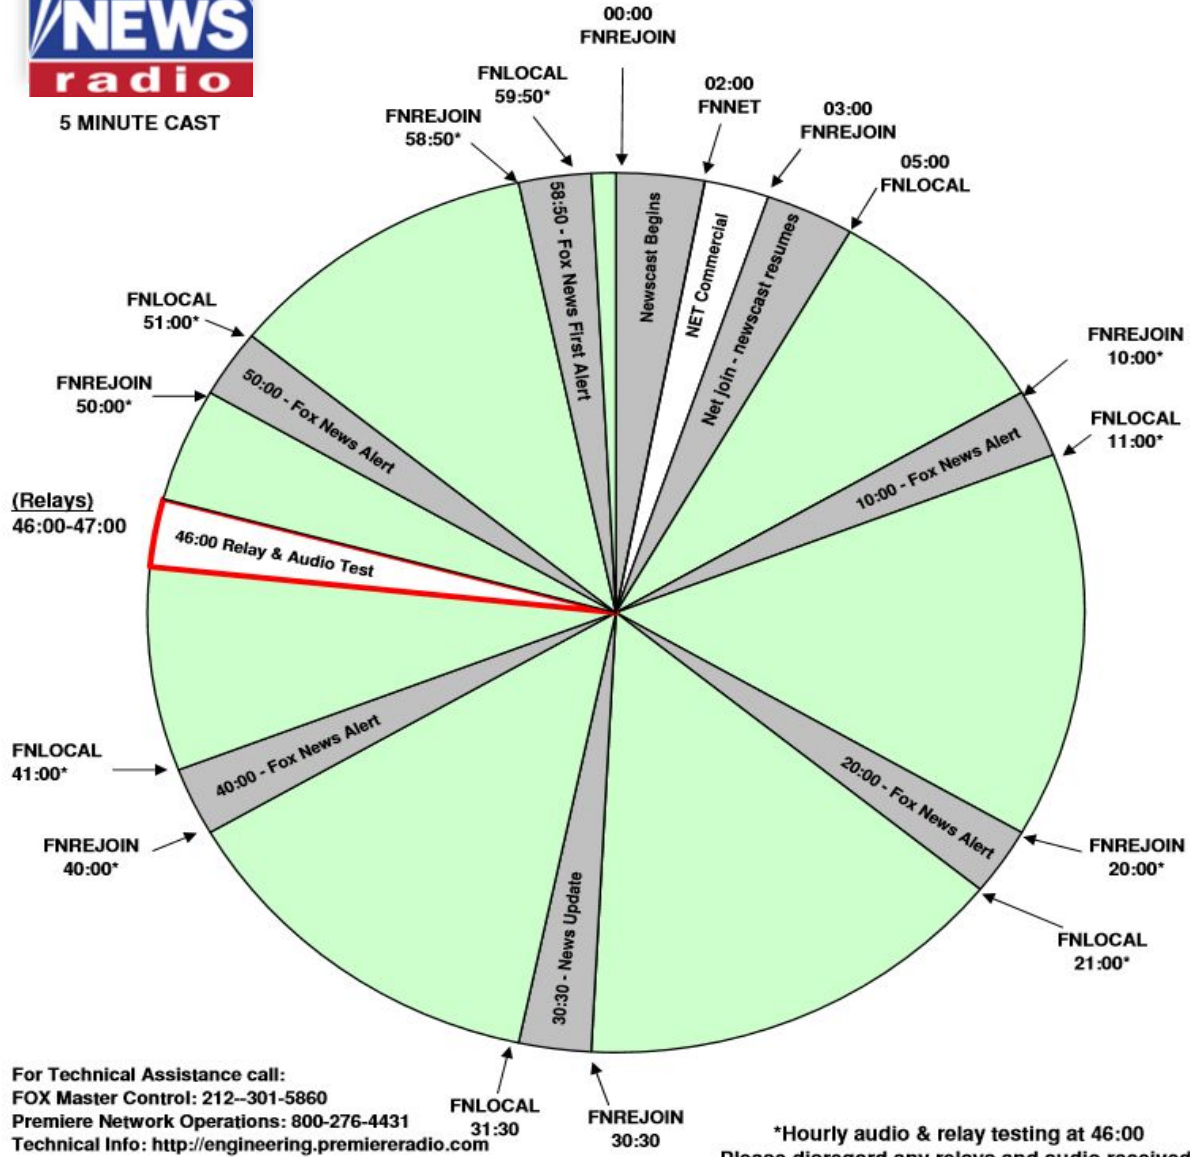

5 MINUTE CAST

FOX 5 MINUTE PROGRAM CLOCK

Effective November 28, 2011
 Premiere XDS PRO4-P Satellite
 5 Minute Cast is 24/7

For Technical Assistance call:
 FOX Master Control: 212-301-5860
 Premiere Network Operations: 800-276-4431
 Technical Info: <http://engineering.premiereradio.com>

*Hourly audio & relay testing at 46:00
 Please disregard any relays and audio received.

FNLOCAL = Local also functions as local streaming stop when not preceded by a Net break
 FNNET = Net also functions as local streaming stop

5 MINUTE CAST is on the Left side
 FOX SHOUT is on the Right Side