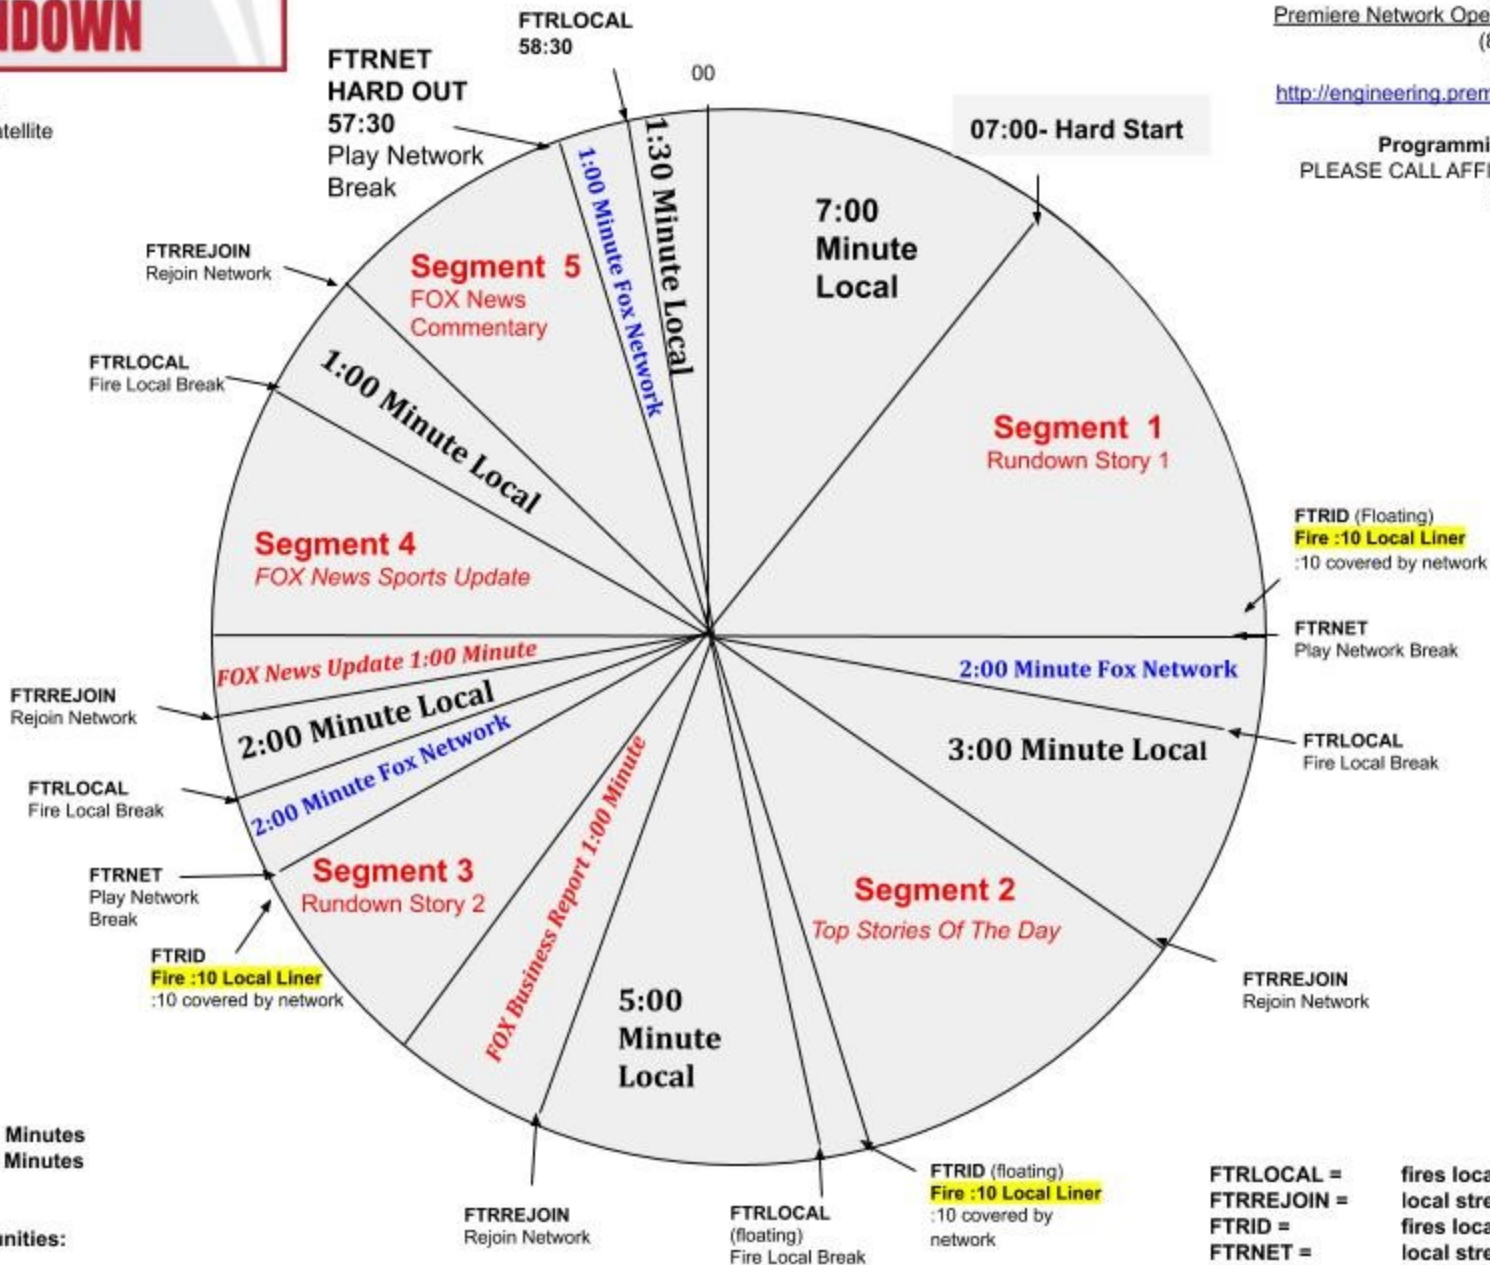

THE FOX NEWS RUNDOWN

XDS Channel: FOXTALK
 Premiere XDS PRO4-P Satellite
 Monday to Friday
 5AM Eastern
 8AM Eastern Rerefed

For Technical Assistance Call
 Fox News Radio Master Control
 212-301-5860
 Premiere Network Operations Center
 (800) 276-4431
 Technical Info
<http://engineering.premiereradio.com>

Programming Schedule:
 PLEASE CALL AFFILIATE SALES
 212-301-5439

Hard Start 07:00
 Hard Out 57:30
 All other breaks float

Local Inventory: 19:30 Minutes
 Network Inventory: 5:00 Minutes

:10 Local Station
 Identifiers/Sales Opportunities:
 Total 3

FTRLOCAL = fires local break.
 FTRREJOIN = local streaming start.
 FTRID = fires local :10 liner.
 FTRNET = local streaming stop.