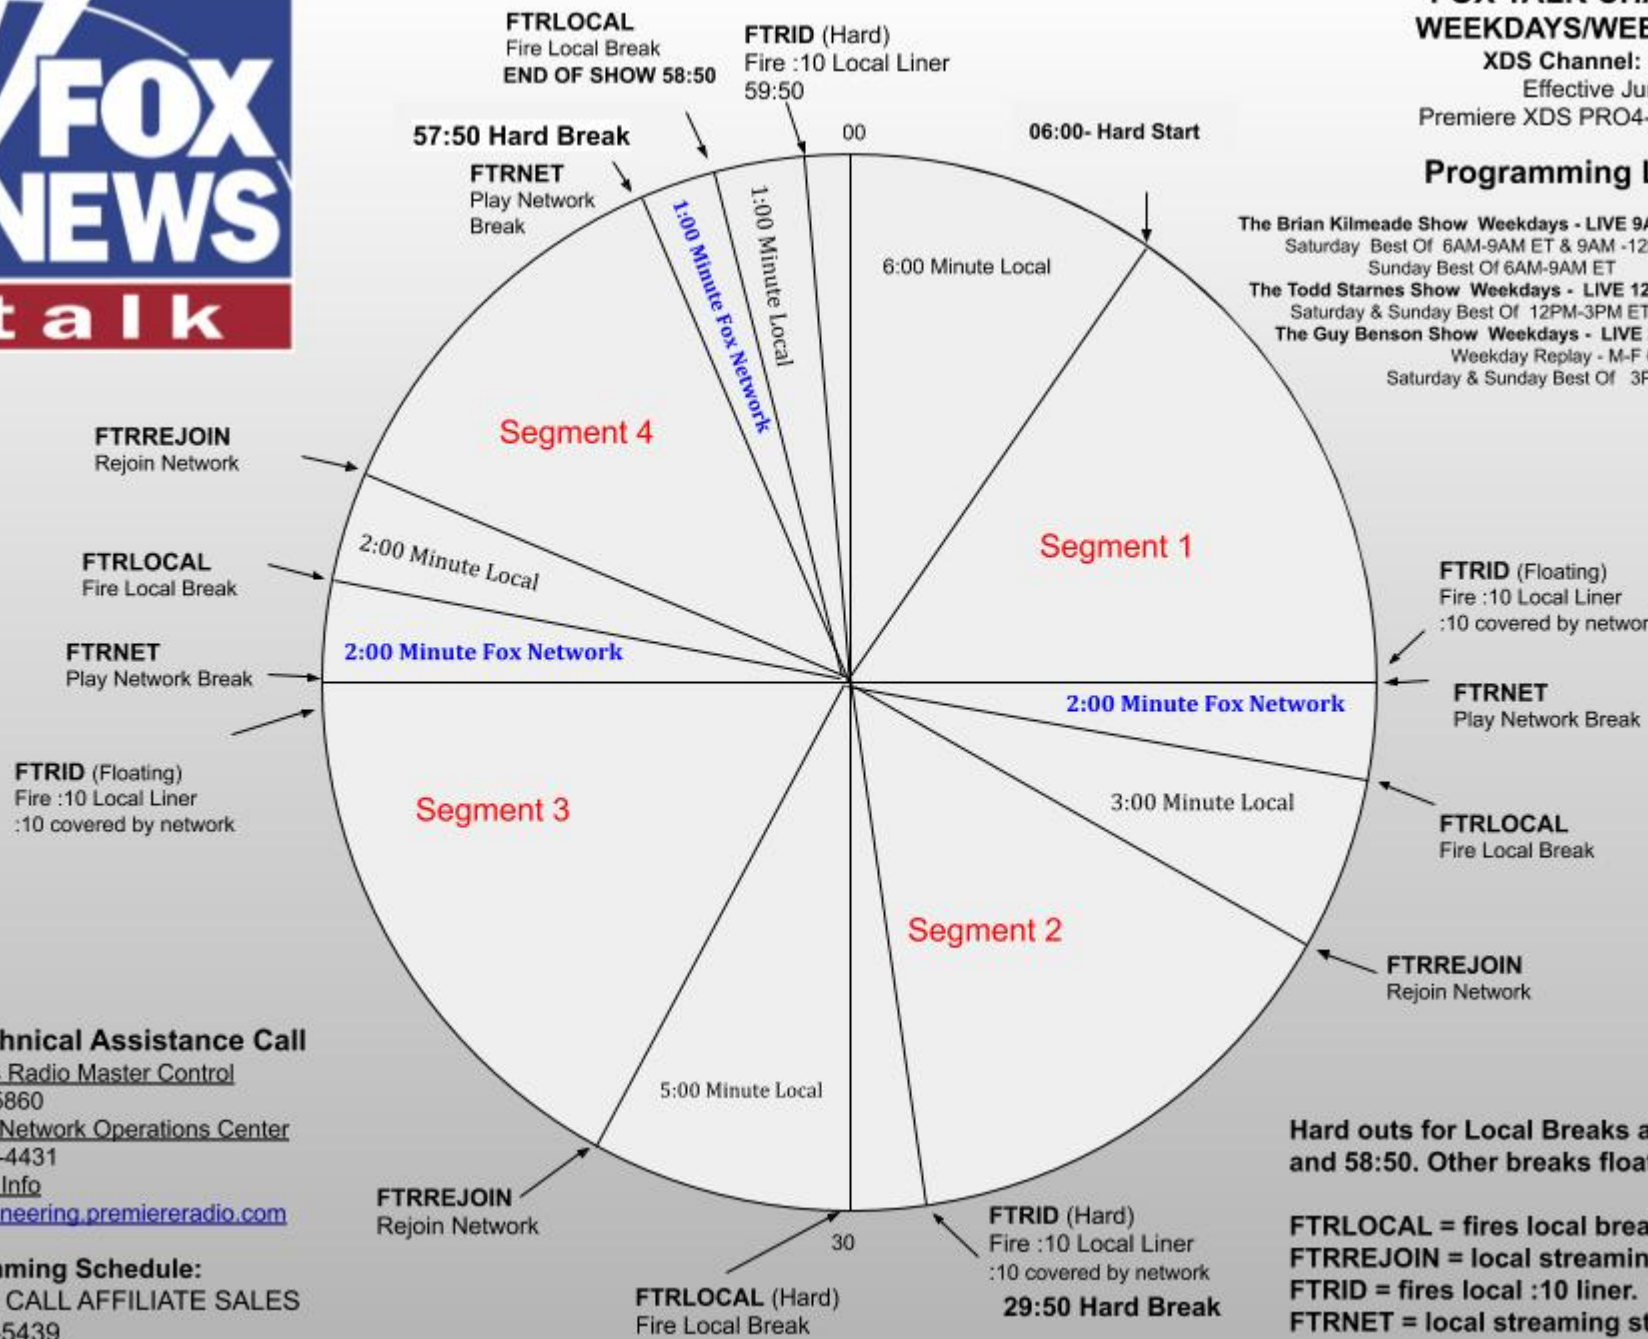

**FOX TALK CHANNEL**  
**WEEKDAYS/WEEKENDS**  
 XDS Channel: FOXTALK  
 Effective June 3, 2019  
 Premiere XDS PRO4-P Satellite

**Programming Lineup**

**The Brian Kilmeade Show** Weekdays - LIVE 9AM-12PM ET  
 Saturday Best Of 6AM-9AM ET & 9AM -12PM ET  
 Sunday Best Of 6AM-9AM ET  
**The Todd Starnes Show** Weekdays - LIVE 12PM-3PM ET  
 Saturday & Sunday Best Of 12PM-3PM ET  
**The Guy Benson Show** Weekdays - LIVE 3PM-6P ET  
 Weekday Replay - M-F 6P to 9P ET  
 Saturday & Sunday Best Of 3PM-6PM ET

**For Technical Assistance Call**  
 Fox News Radio Master Control  
 212-301-5860  
 Premiere Network Operations Center  
 (800) 276-4431  
 Technical Info  
<http://engineering.premiereradio.com>

**Programming Schedule:**  
 PLEASE CALL AFFILIATE SALES  
 212-301-5439

**Hard outs for Local Breaks at 29:50 and 58:50. Other breaks float.**

**FTRLOCAL = fires local break.**  
**FTRREJOIN = local streaming start.**  
**FTRID = fires local :10 liner.**  
**FTRNET = local streaming stop.**