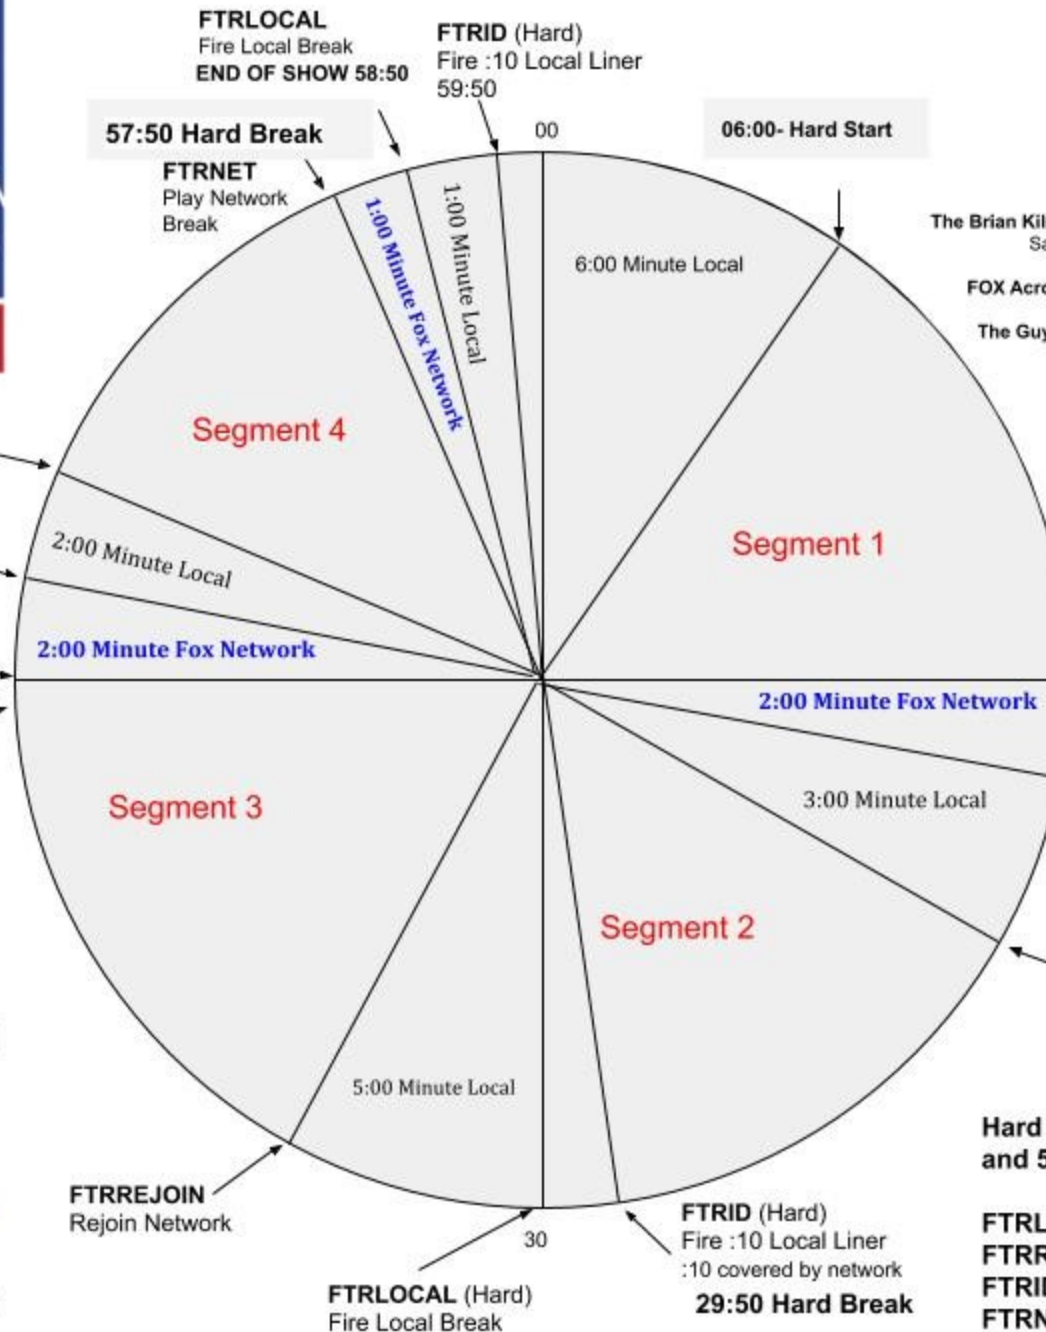

FOX TALK CHANNEL
WEEKDAYS/WEEKENDS
 XDS Channel: FOXTALK
 Effective June 3, 2019
 Premiere XDS PRO4-P Satellite

Programming Lineup

The Brian Kilmeade Show Weekdays - LIVE 9AM-12PM ET
 Saturday Best Of 6AM-9AM ET & 9AM -12PM ET
 Sunday Best Of 6AM-9AM ET
FOX Across America Weekdays - LIVE 12PM-3PM ET
 Saturday & Sunday Best Of 12PM-3PM ET
The Guy Benson Show Weekdays - LIVE 3PM-6P ET
 Weekdays - 6PM - 9PM ET
 Saturday & Sunday Best Of 3PM-6PM ET

Hard outs for Local Breaks at 29:50 and 58:50. Other breaks float.

FTRLOCAL = fires local break.
FTRREJOIN = local streaming start.
FTRID = fires local :10 liner.
FTRNET = local streaming stop.