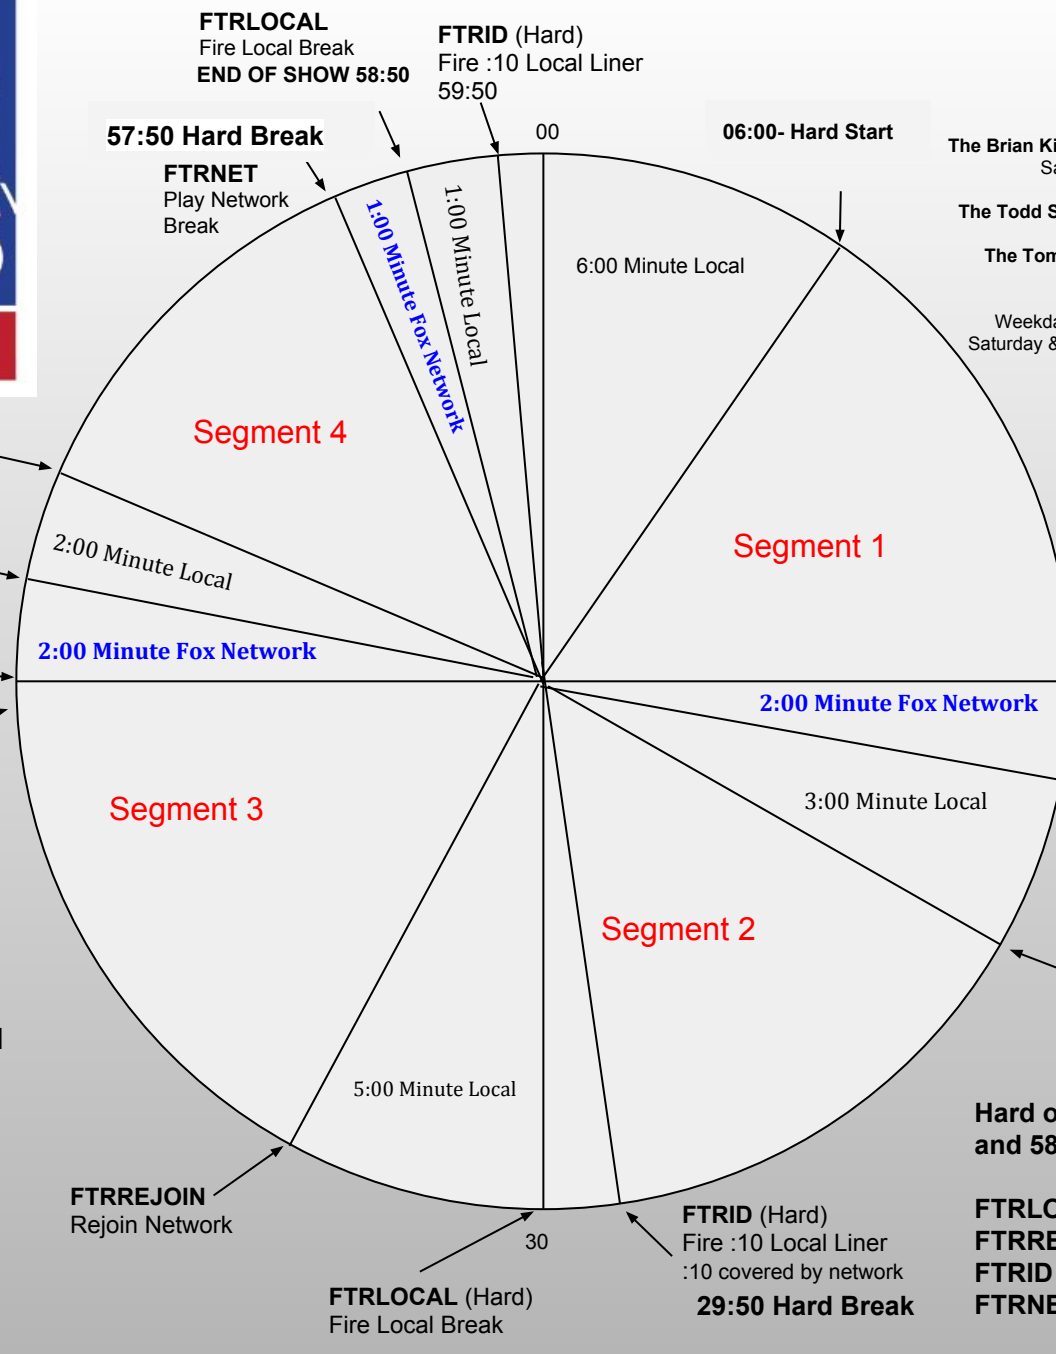

# FOX TALK CHANNEL WEEKDAYS/WEEKENDS

XDS Channel: FOXTALK

Effective January 28, 2018

Premiere XDS PRO4-P Satellite

## Programming Lineup

- The Brian Kilmeade Show** Weekdays - LIVE 9AM-12PM ET  
Saturday Best Of 6AM-9AM ET & 9AM -12PM ET  
Sunday Best Of 6AM-9AM ET
- The Todd Starnes Show** Weekdays - LIVE 12PM-3PM ET  
Saturday & Sunday Best Of - 12PM-3PM ET
- The Tom Shillue Show** Weekdays - LIVE 3PM-6PM ET  
Saturday & Sunday Best Of - 3PM-6PM ET
- FOX News Talk** Weekdays - LIVE 6PM-9PM ET  
Weekday Refeeds Tuesday to Saturday 10PM-1AM ET  
Saturday & Sunday Best Of 6PM-9PM ET / 9PM-12AM ET

### Programming Schedule:

PLEASE CALL AFFILIATE SALES  
212-301-5439

**Hard outs for Local Breaks at 29:50 and 58:50. Other breaks float.**

**FTRLOCAL = fires local break.  
FTRREJOIN = local streaming start.  
FTRID = fires local :10 liner.  
FTRNET = local streaming stop.**